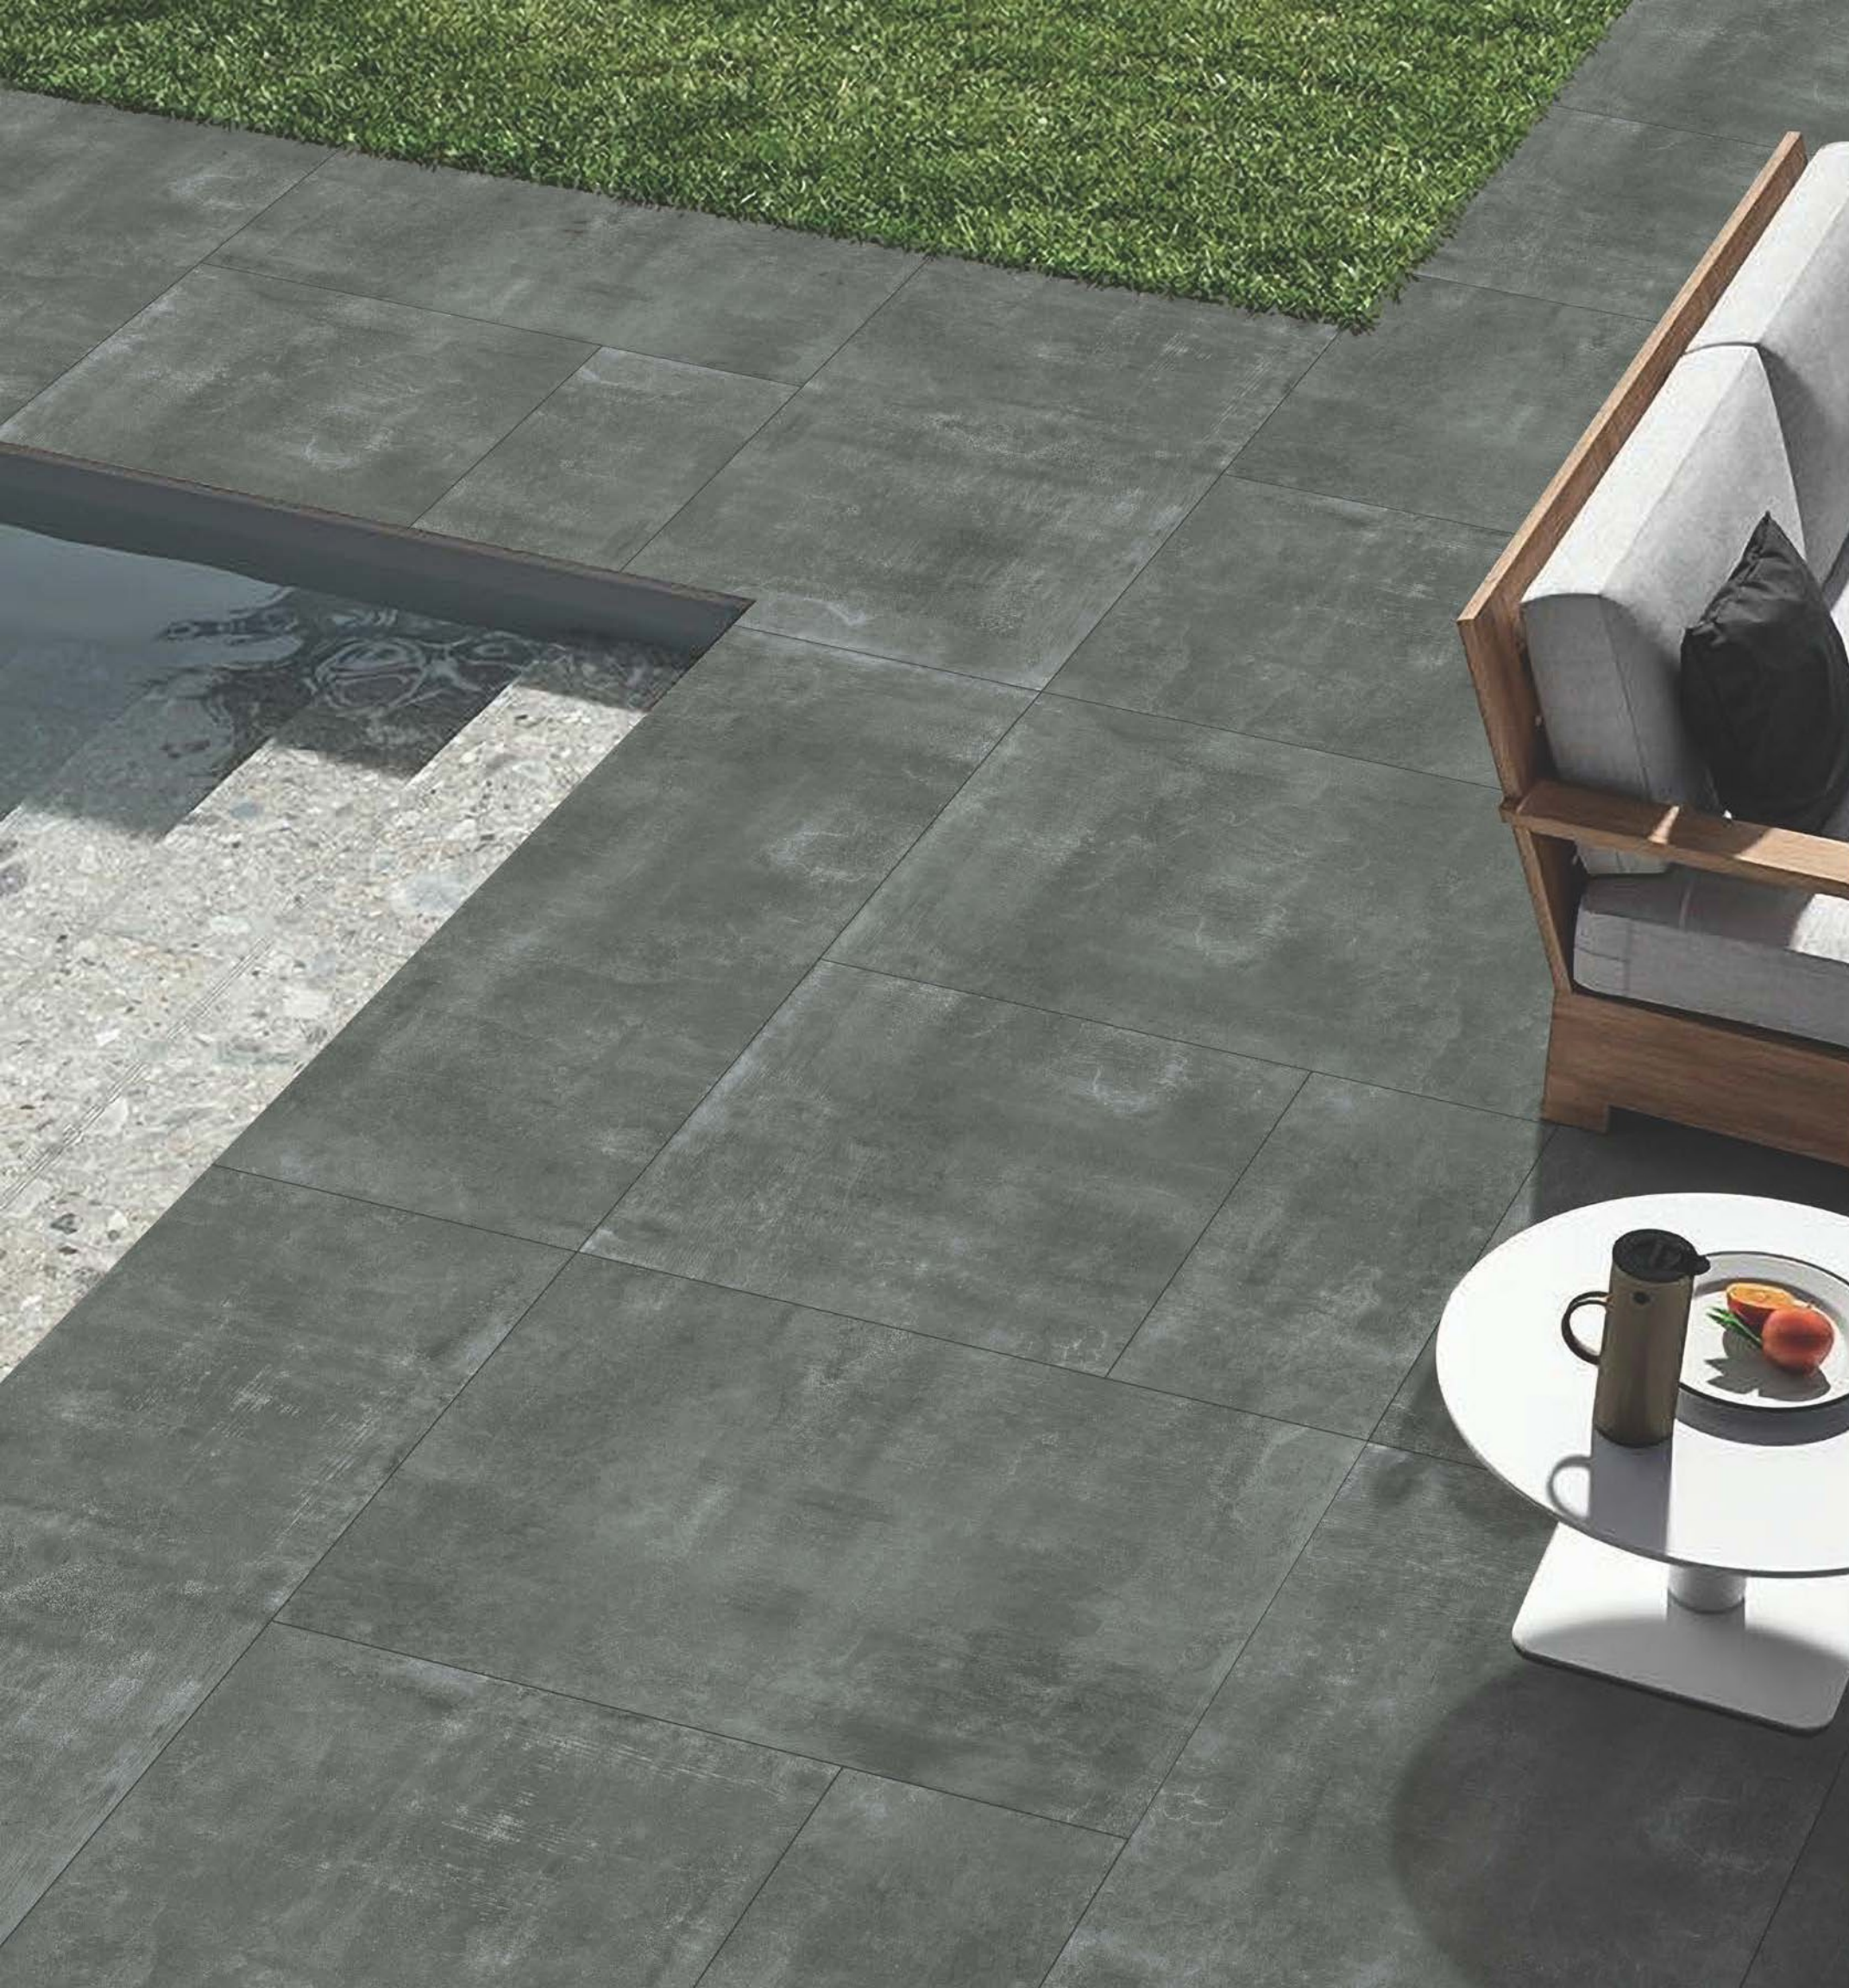

20 **16**

**ENRICH
SIMPLICITY AT
YOUR LIVING**

Aleut Grafito