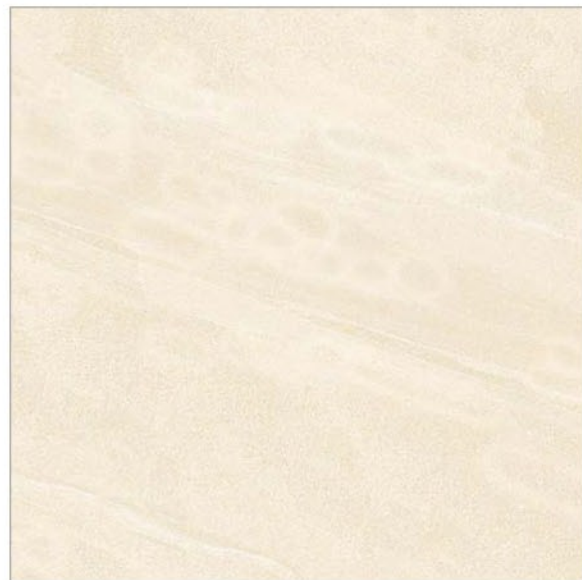

Available Sizes

20x16

**REINTRODUCE
THE CONCEPT
OF LAVISH LIVING**

Black Slate

20mm | 16mm

Cosmic Beige

Cosmic Black

Cosmos Ivory