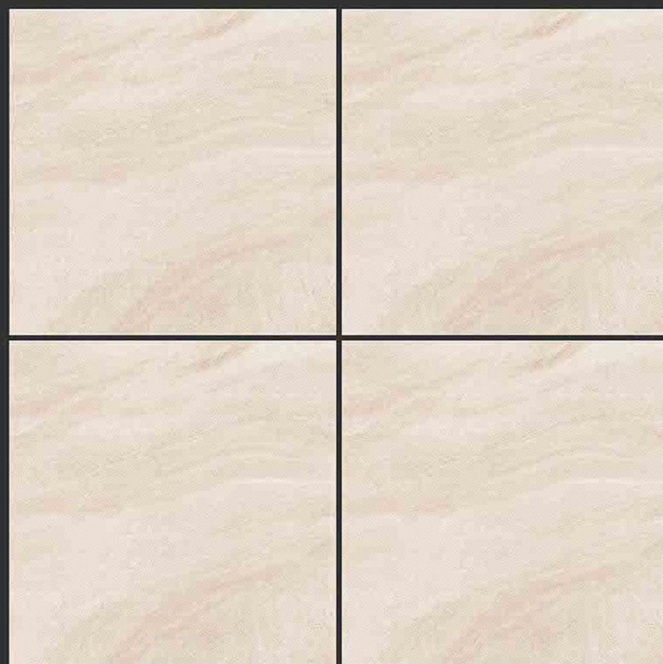

PGVT
800x800MM

SWEDEN BLANCO

RUSTIC FINISH

PGVT
800x800MM

SWEDEN IVORY

BRESIA LBR

RUSTIC FINISH

**PGVT
800x800MM**