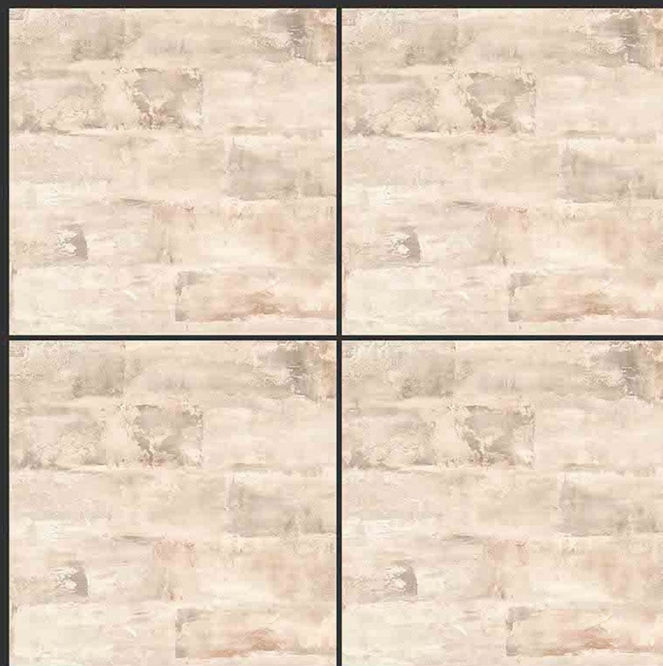

FIGO BEIGE

RUSTIC FINISH

PGVT
800x800MM

FIGO GREY

KINKY BEIGE

RUSTIC FINISH

**PGVT
800x800MM**

RUSTIC FINISH