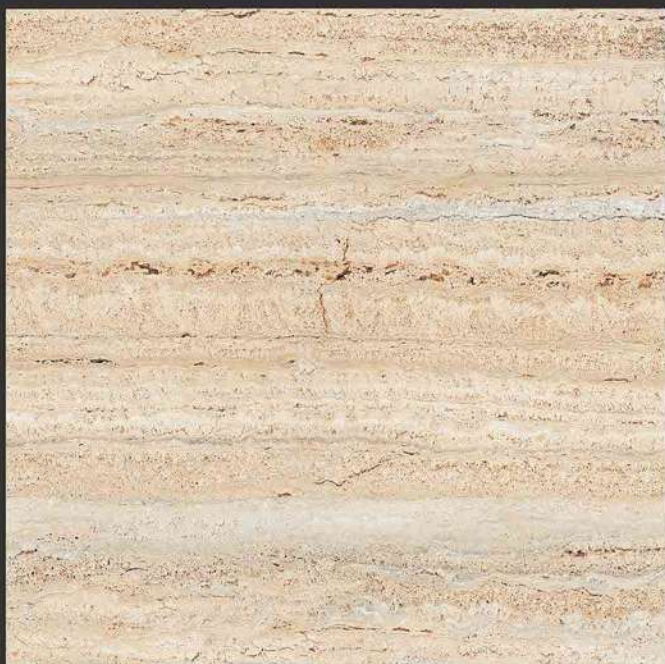

TRAVERTINO CLASSIC