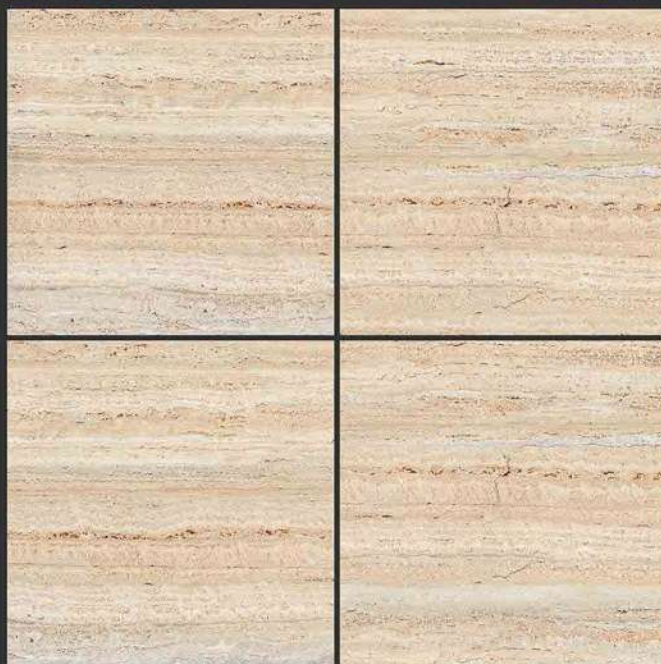

GLOSSY FINISH

**PGVT
800x800MM**