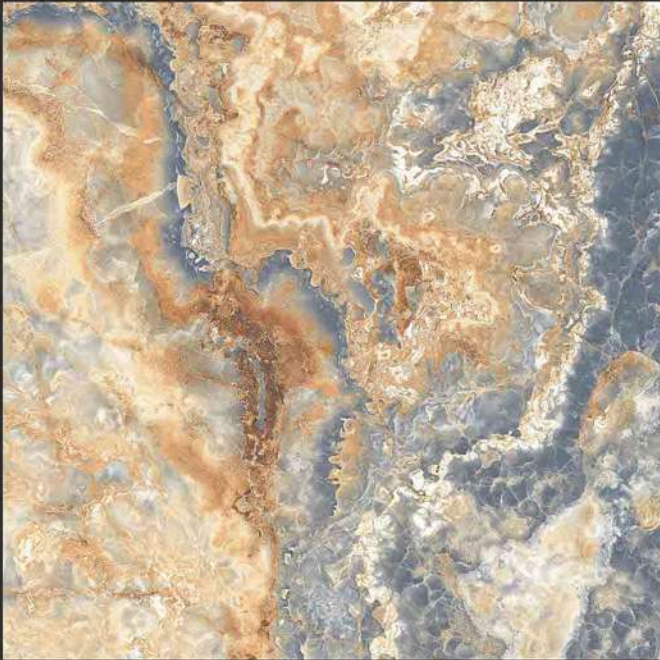

GLOSSY FINISH

PGVT
800x800MM

Galvanic Blue