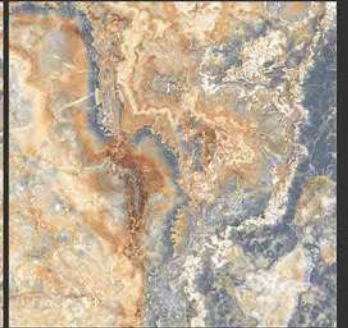

C-MARMO STATUARIO GLACIER

GLOSSY FINISH

PGVT  
800x800MM

Galvanic Blue

GLOSSY FINISH

PGVT  
800x800MM

M-ANTISKY

GLOSSY FINISH