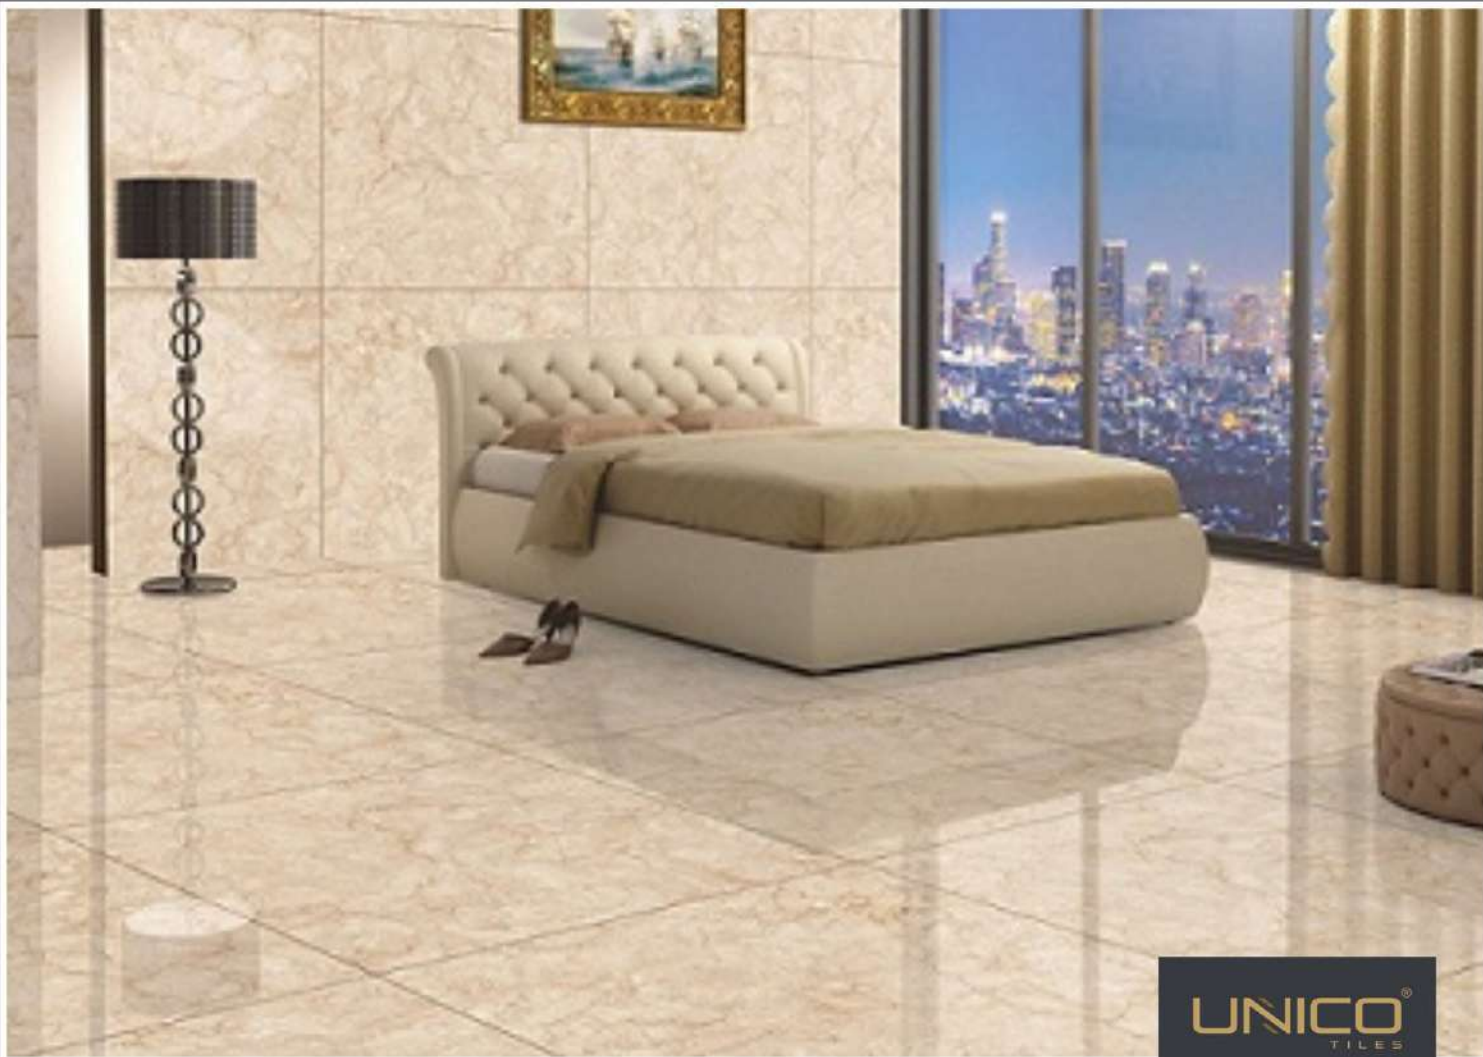

PGVT  
800x800MM

STATUARIO GOLD

GLOSSY FINISH

PGVT  
800x800MM

VENECIA

GLOSSY FINISH

PGVT  
800x800MM

WHITE MISCHIEF