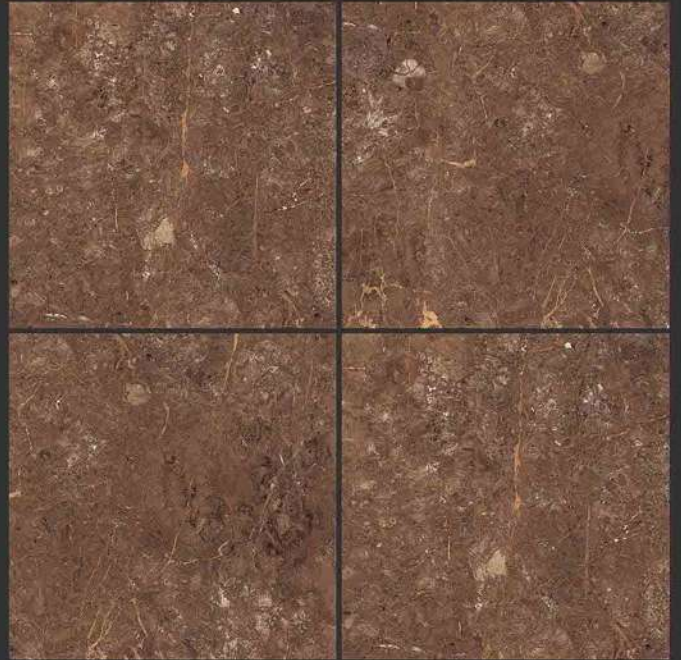

GLOSSY FINISH

PGVT
800x800MM