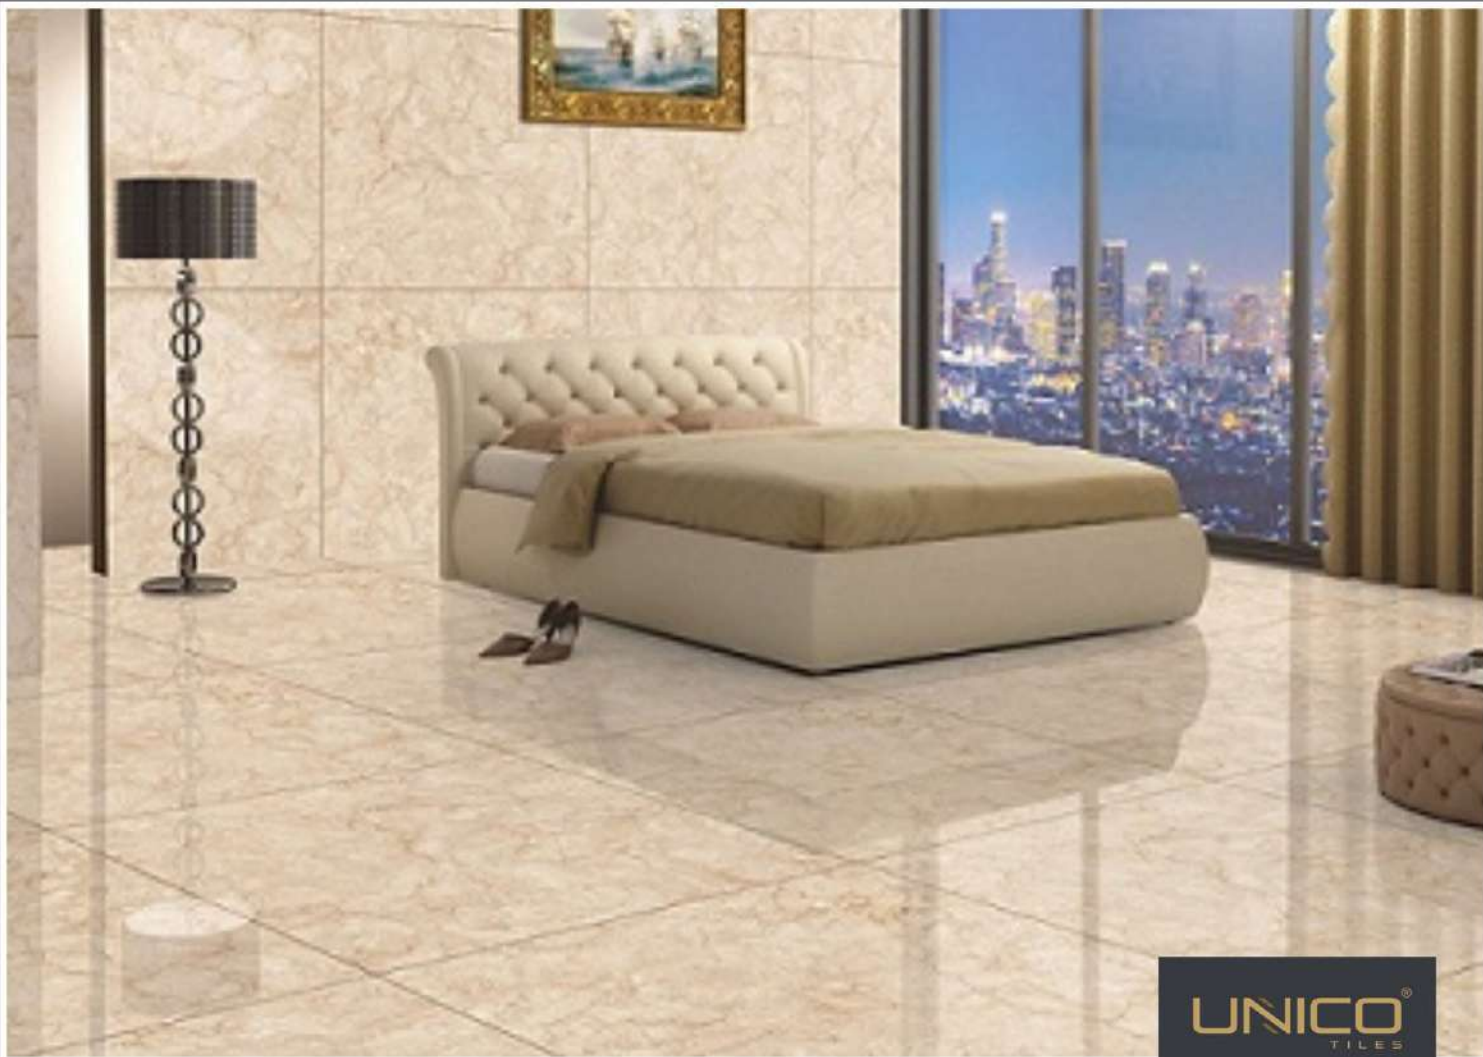

PGVT  
800x800MM

VERONA GOLD

GLOSSY FINISH

PGVT  
800x800MM

SABIA GREY

1038

GLOSSY FINISH

PGVT  
800x800MM