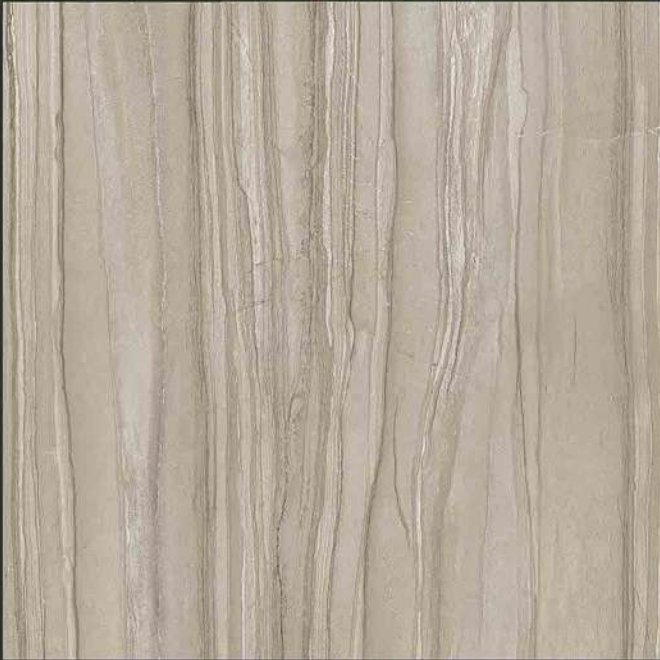

GLOSSY FINISH

PGVT
800x800MM

INFINITY SAND