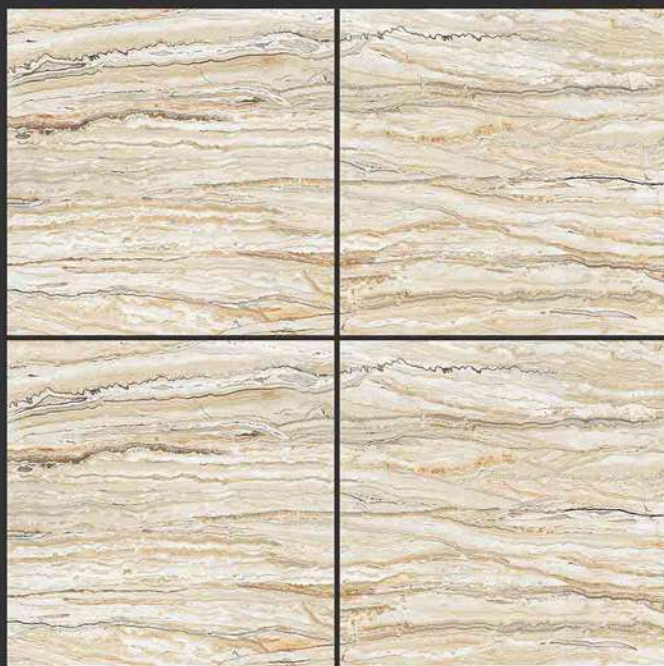

GLOSSY FINISH

PGVT  
800x800MM

1054

1016

GLOSSY FINISH

PGVT  
800x800MM

GLOSSY FINISH

PGVT  
800x800MM