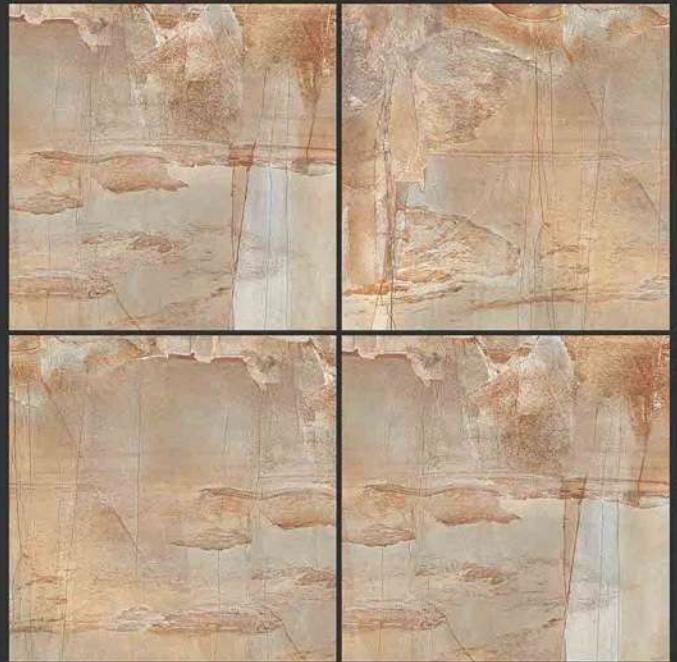

PGVT  
800x800MM

VALENCIA GOLD

GLOSSY FINISH

PGVT  
800x800MM

SELECTION DOVE

GLOSSY FINISH

PGVT  
800x800MM

MARION BRUNO