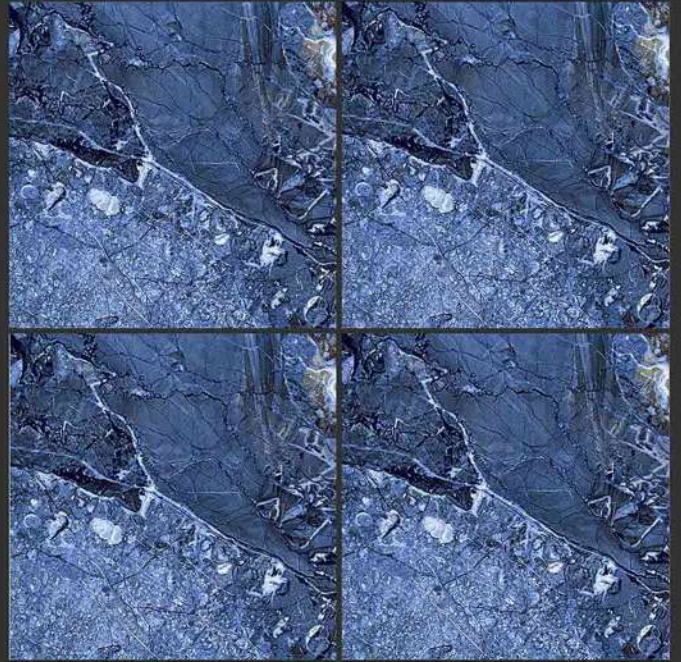

PGVT  
800x800MM

SATVARIO

GLOSSY FINISH

PGVT  
800x800MM

SPANISH

GLOSSY FINISH

PGVT  
800x800MM

SWEDEN