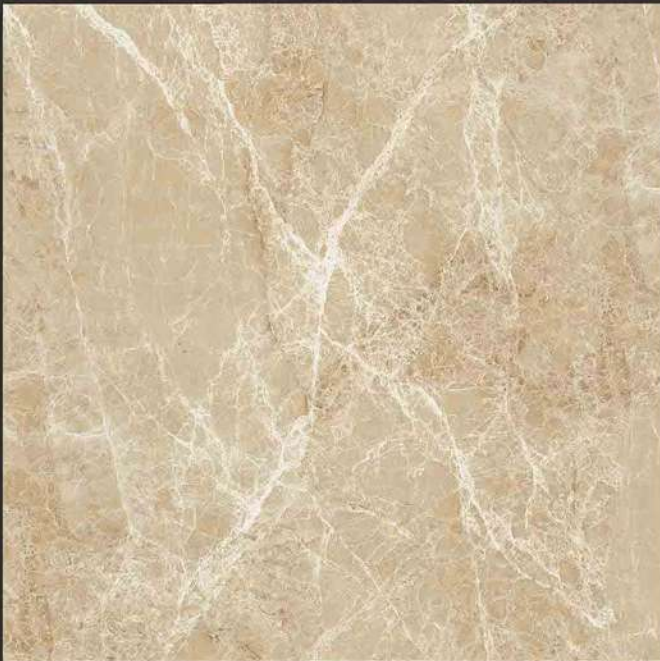

GLOSSY FINISH

PGVT
800x800MM

EMPERADOR CREMA