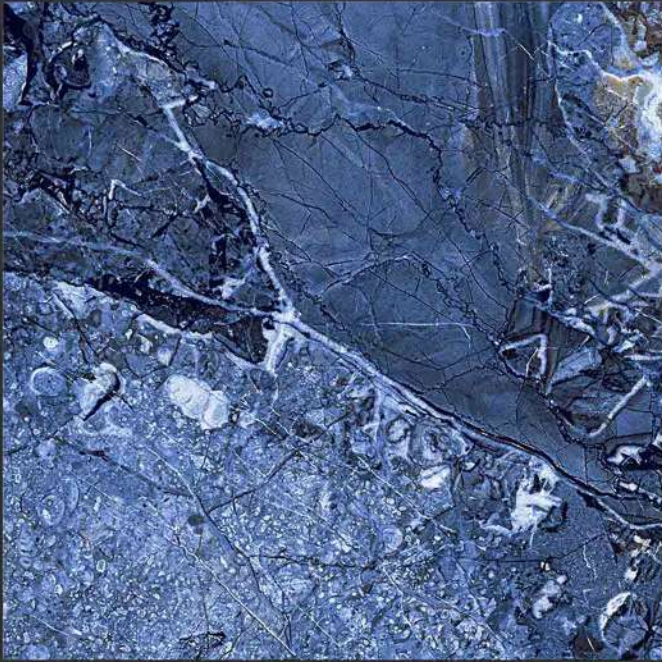

PGVT  
800x800MM

SATVARIO

GLOSSY FINISH

PGVT  
800x800MM

SPANISH

GLOSSY FINISH

PGVT  
800x800MM

SWEDEN