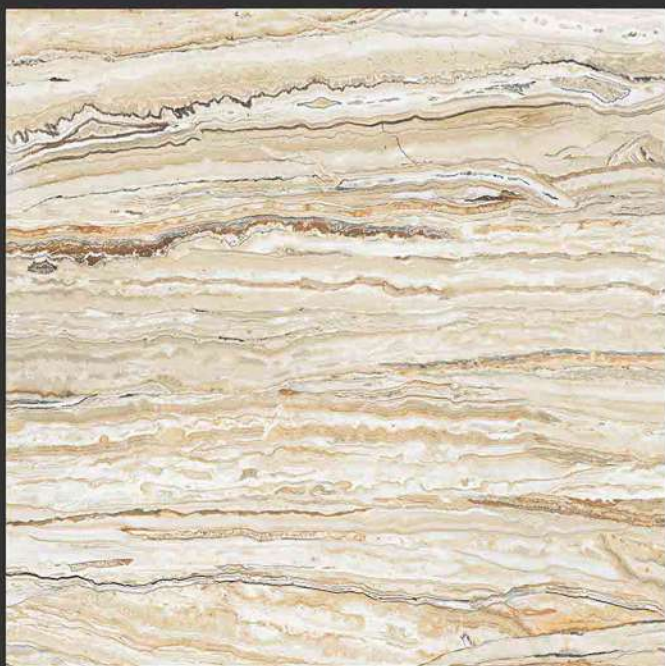

1016

GLOSSY FINISH

PGVT
800x800MM