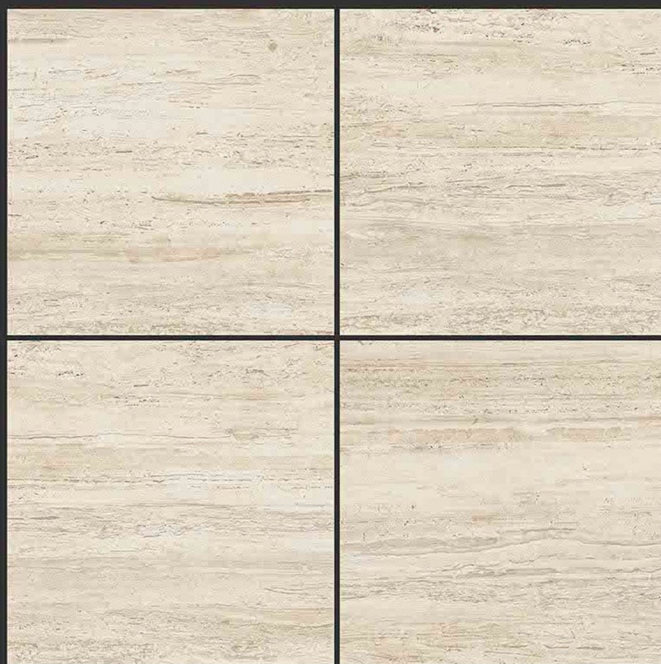

PGVT
800x800MM

COLONIAL-CASHMIRE

MATT FINISH

**PGVT
800x800MM**

MURATO IVORY

MATT FINISH

**PGVT
800x800MM**

MATT FINISH