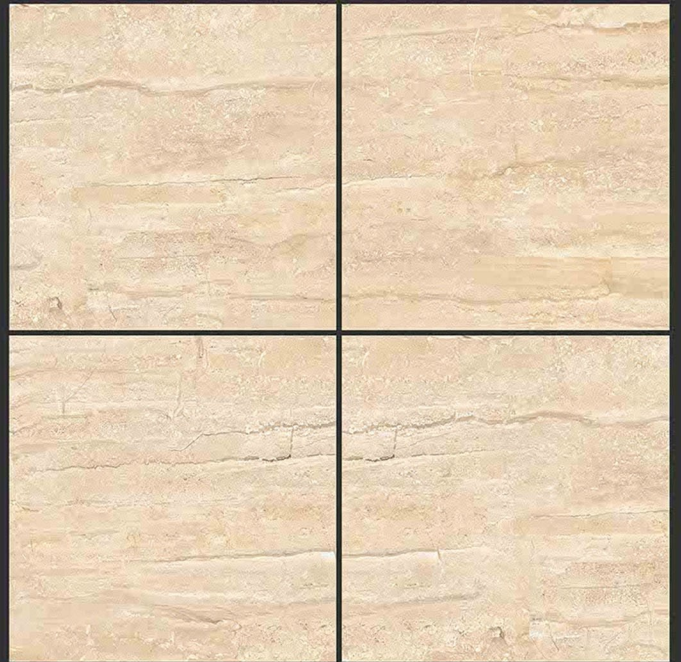

PGVT
800x800MM

COLONIAL-CASHMIRE

MATT FINISH

**PGVT
800x800MM**

MURATO IVORY

MATT FINISH

**PGVT
800x800MM**

MATT FINISH

PGVT
800x800MM

Silk Diana

MATT FINISH

PGVT
800x800MM

SILK-SATUARIO

UNICO
TILES

Grow Together with Clay Creations

PACKING DETAIL