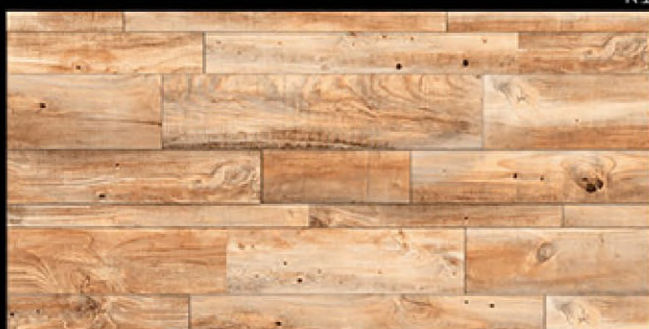

MATT
600X1200MM

STRIP WOOD BR

R1

R1

R1

R1

R1