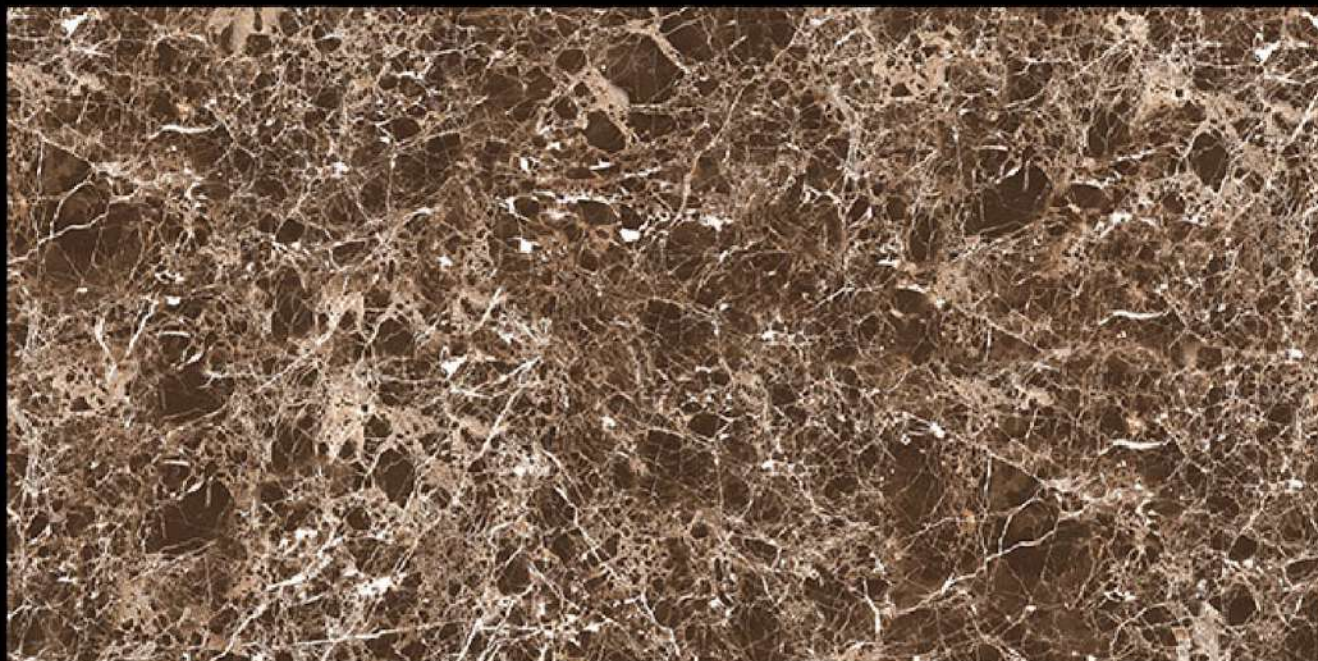

POLISHED
600X1200MM

EMPERIAL BR

R1