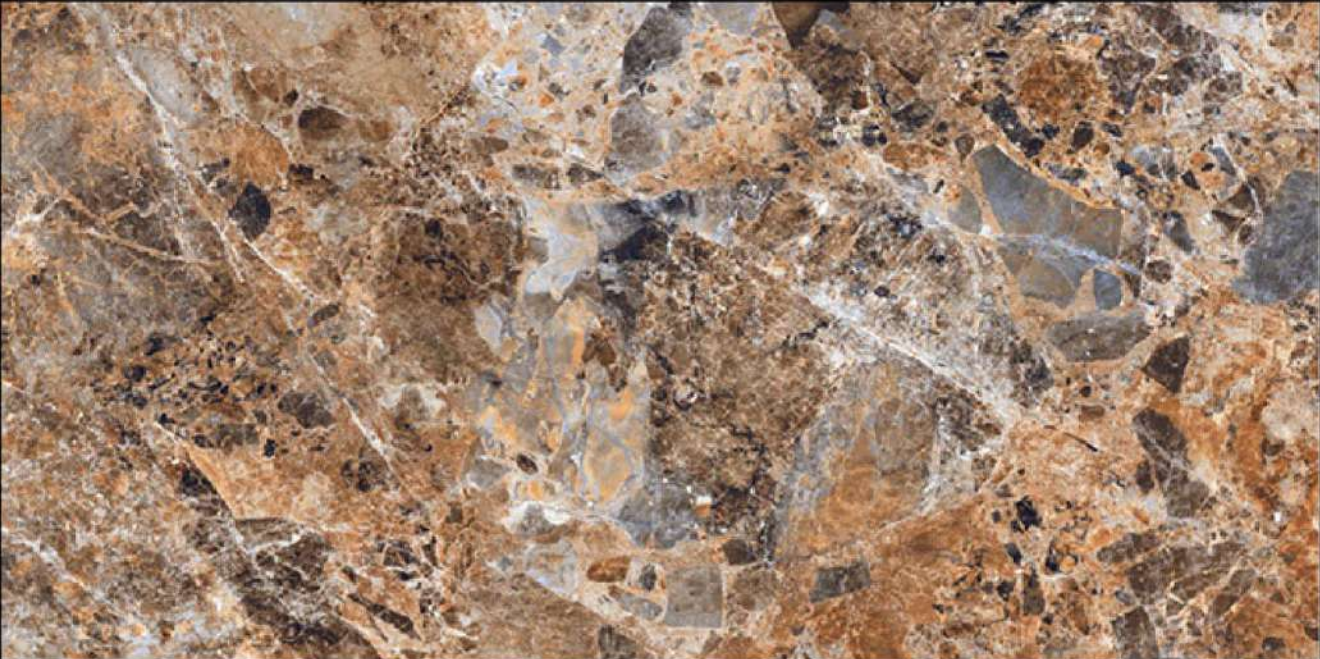

POLISHED
600X1200MM

EMPRADOR BR

R1