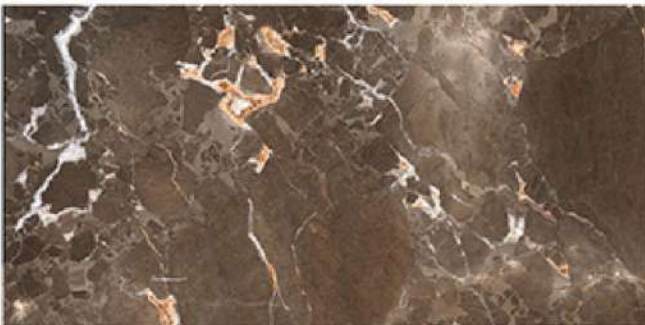

HI - GLOSS

600X1200MM

HELIUM BR

R1

R1

R2

R2

R1