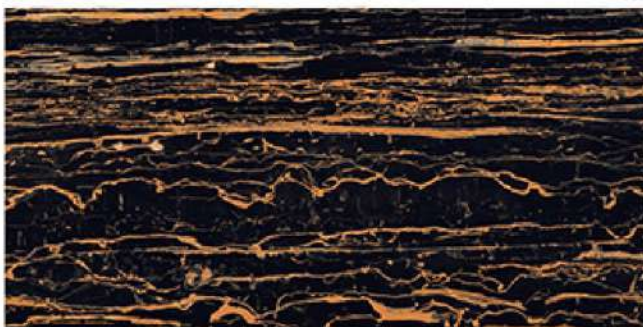

HI - GLOSS

600X1200MM

GOLDEN TRACK

R1

R1

R2

R3

R4