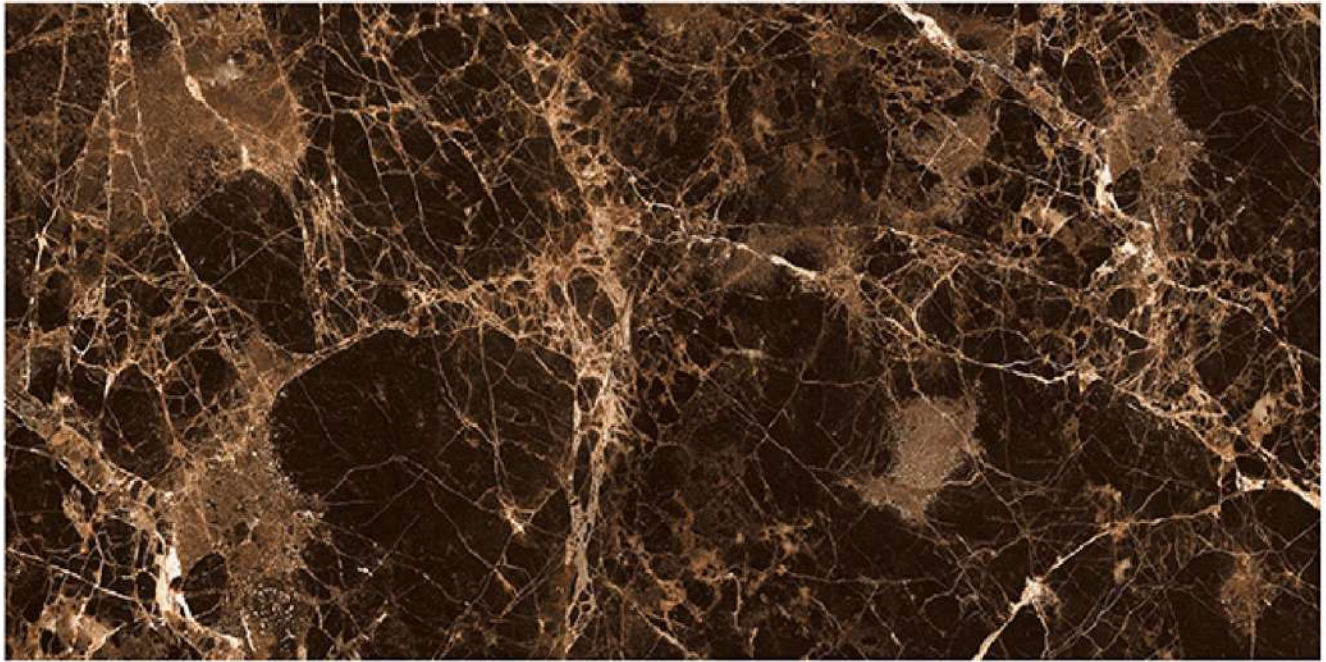

HI - GLOSS

600X1200MM

EURO EMPRADOR

R1