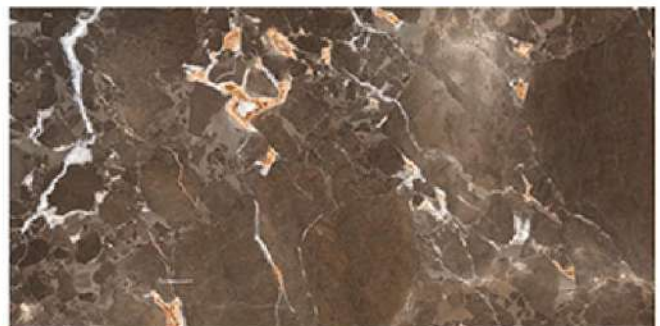

HI - GLOSS

600X1200MM

HELIUM BR

R1

R1

R2

R2

R1