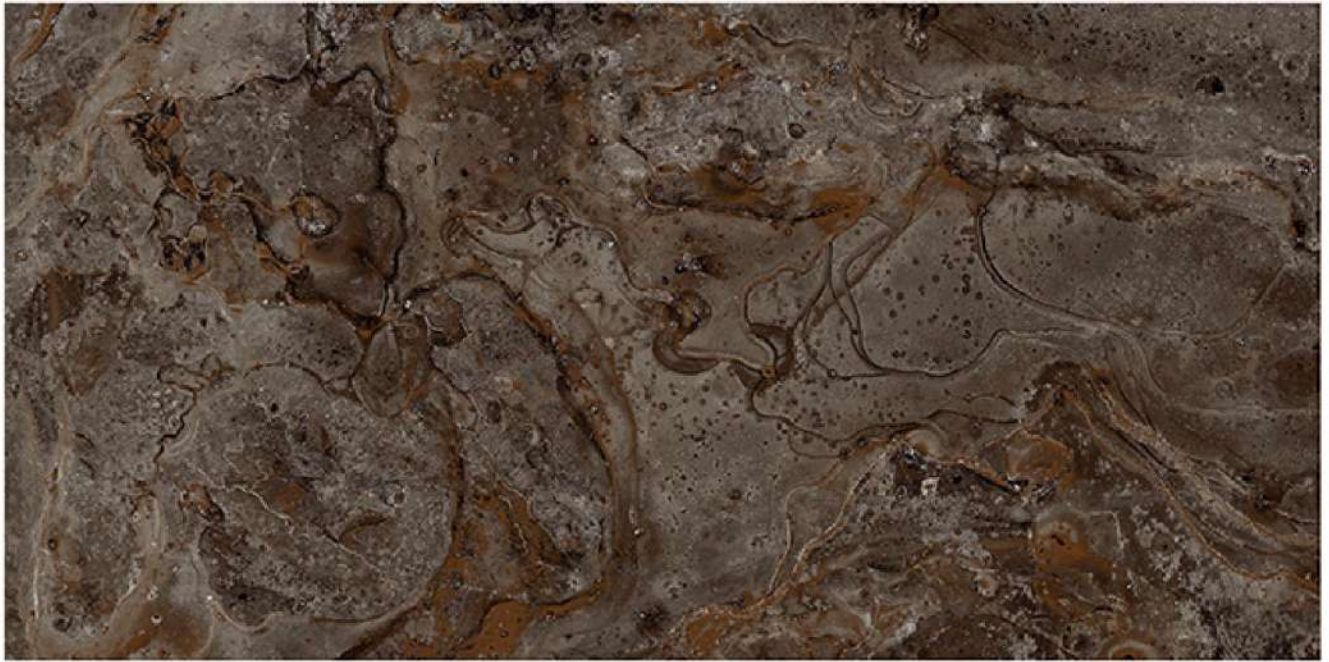

HI - GLOSS

600X1200MM

METAL BRONZE

R1