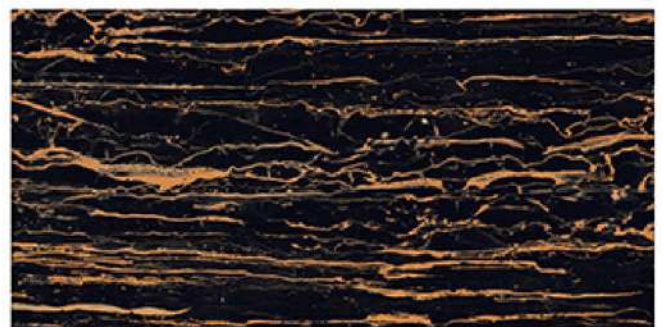

HI - GLOSS

600X1200MM

GOLDEN TRACK

R1

R1

R2

R3

R4