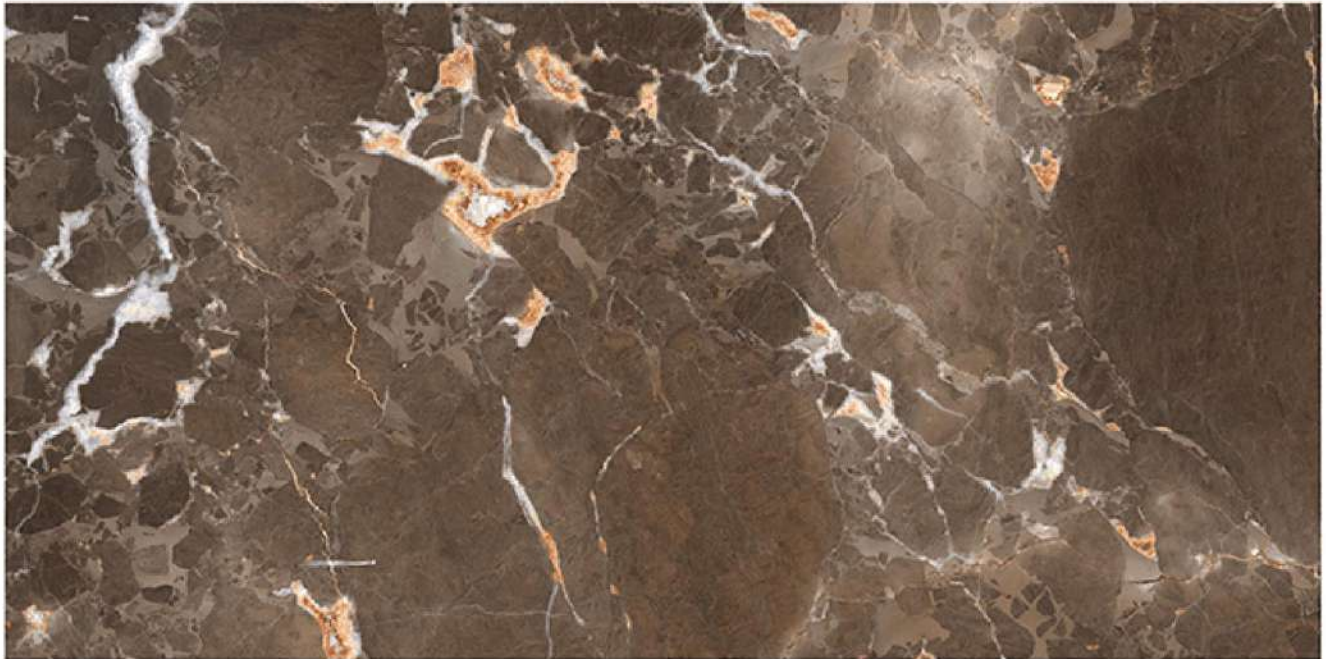

HI - GLOSS

600X1200MM

HELIUM BR

R1