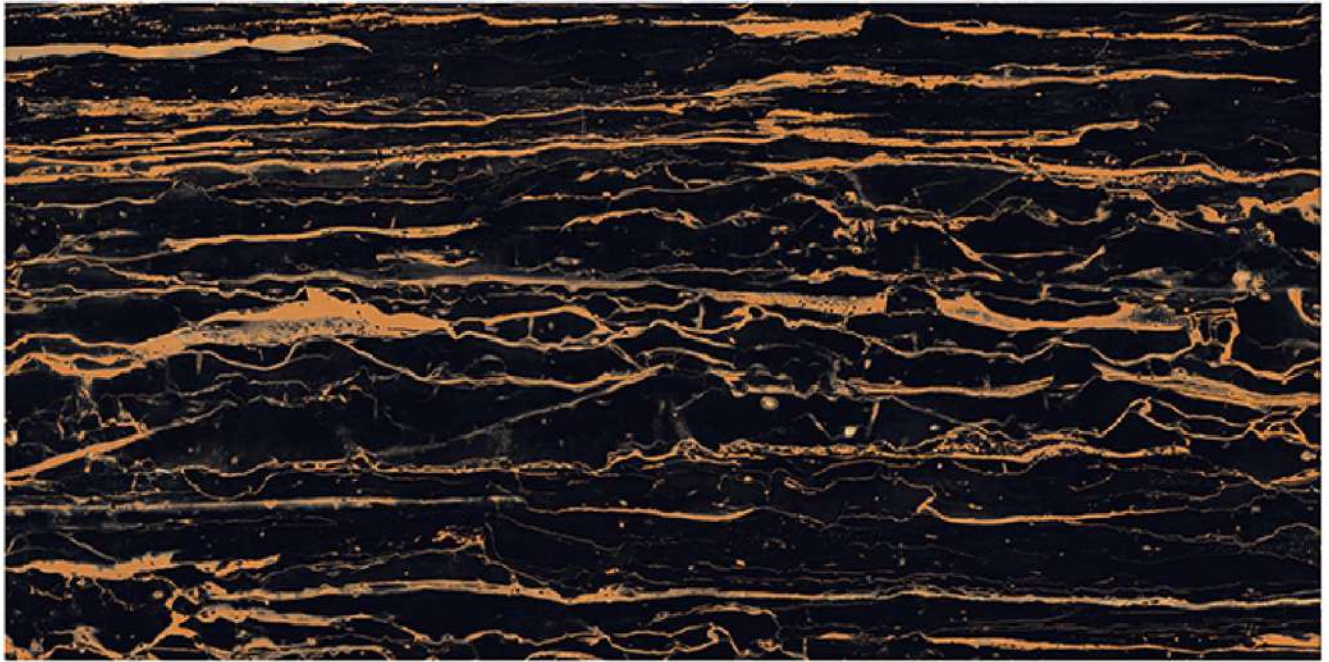

HI - GLOSS

600X1200MM

GOLDEN TRACK

R1