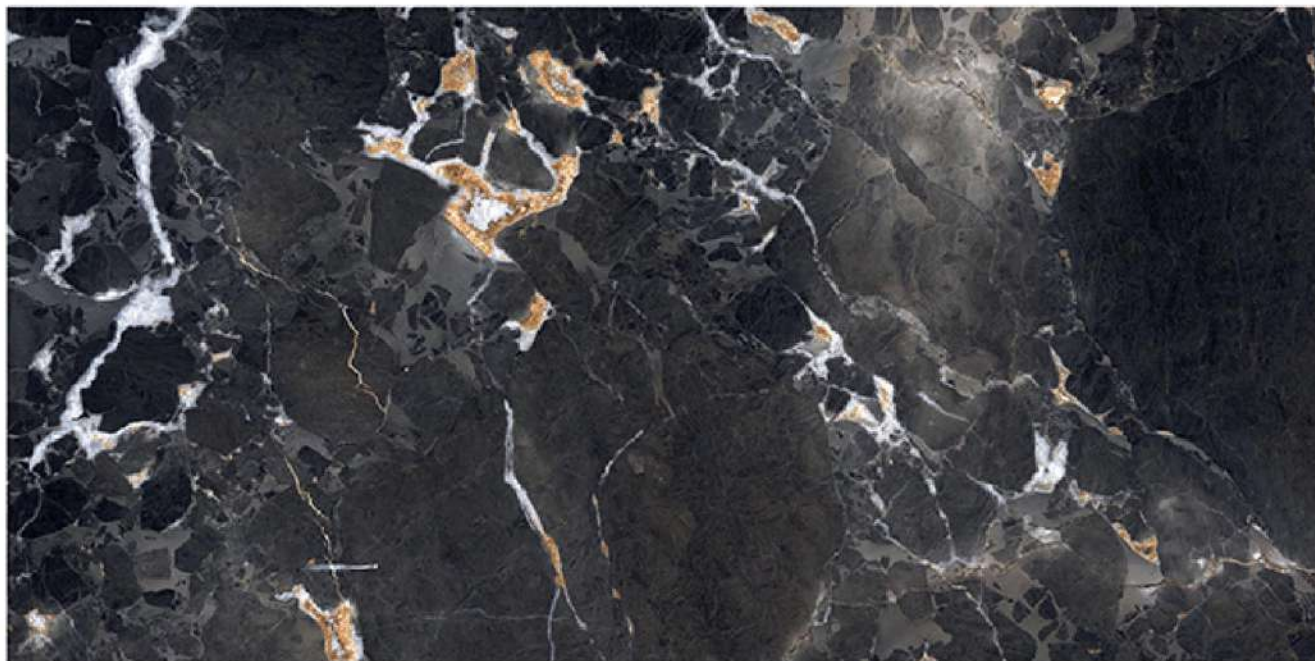

HI - GLOSS

600X1200MM

HELIUM BK

R1