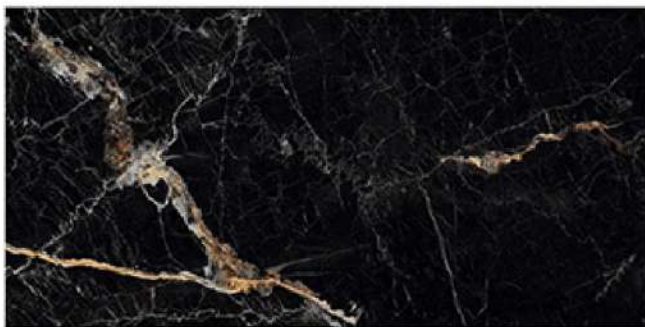

HI - GLOSS

600X1200MM

VIENCE BLACK

R1

R1

R2

R3

R1