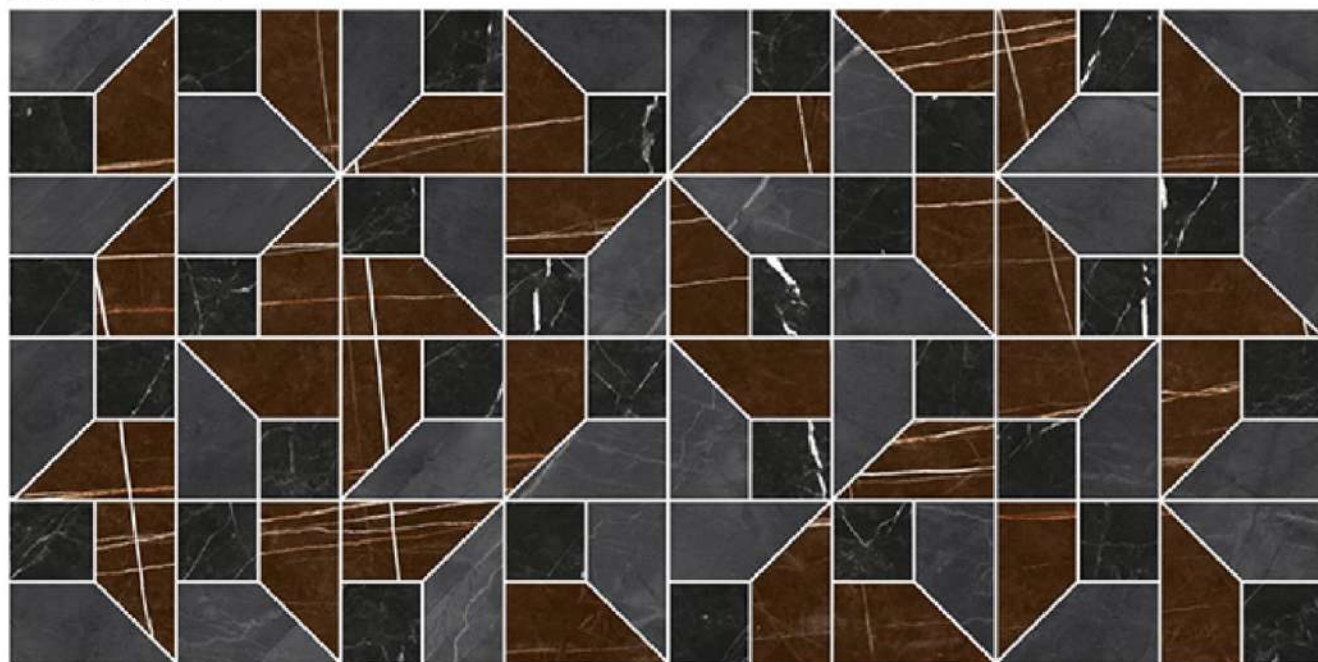

HI - GLOSS

600X1200MM

HG HL 02