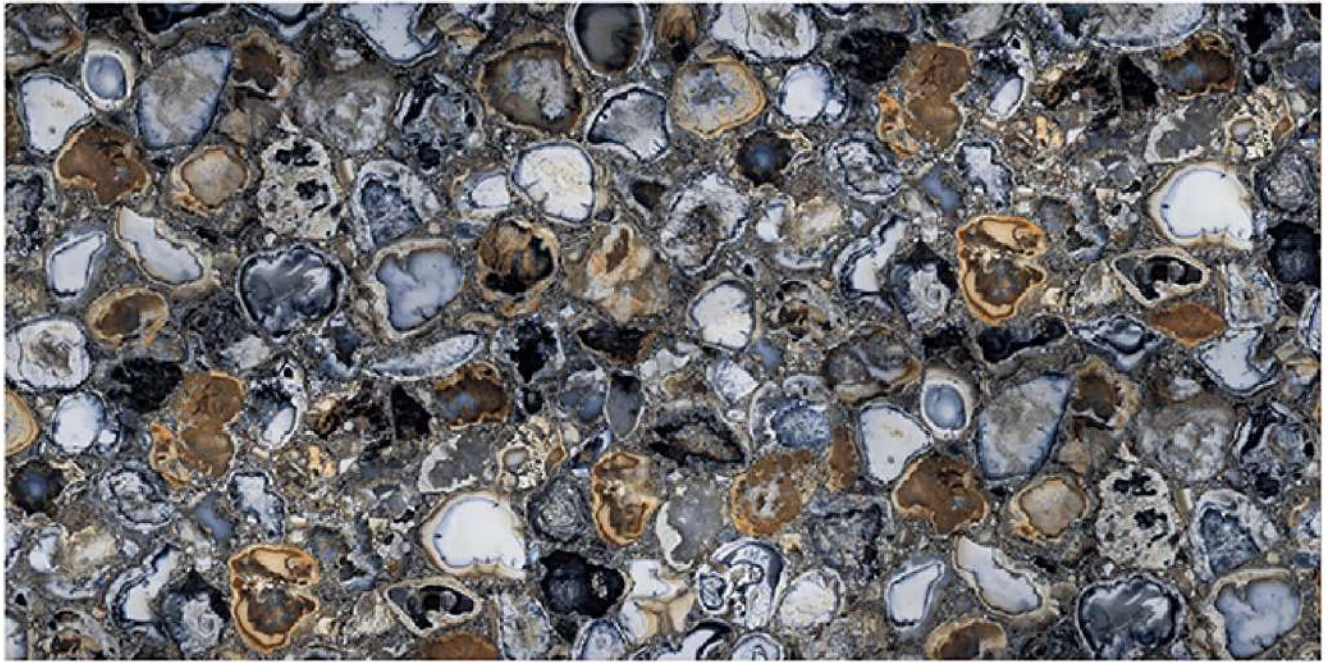

HI - GLOSS

600X1200MM

ULTRON

R1