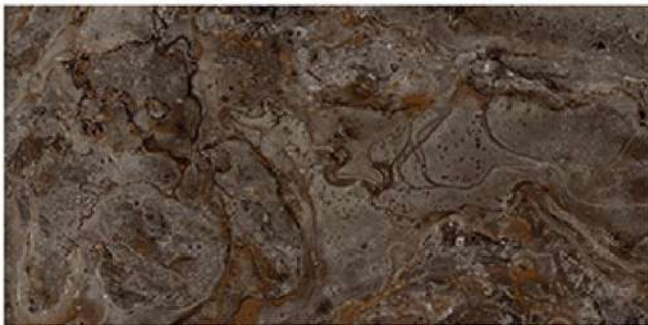

HI - GLOSS

600X1200MM

METAL BRONZE

R1

R1

R2

R3

R4