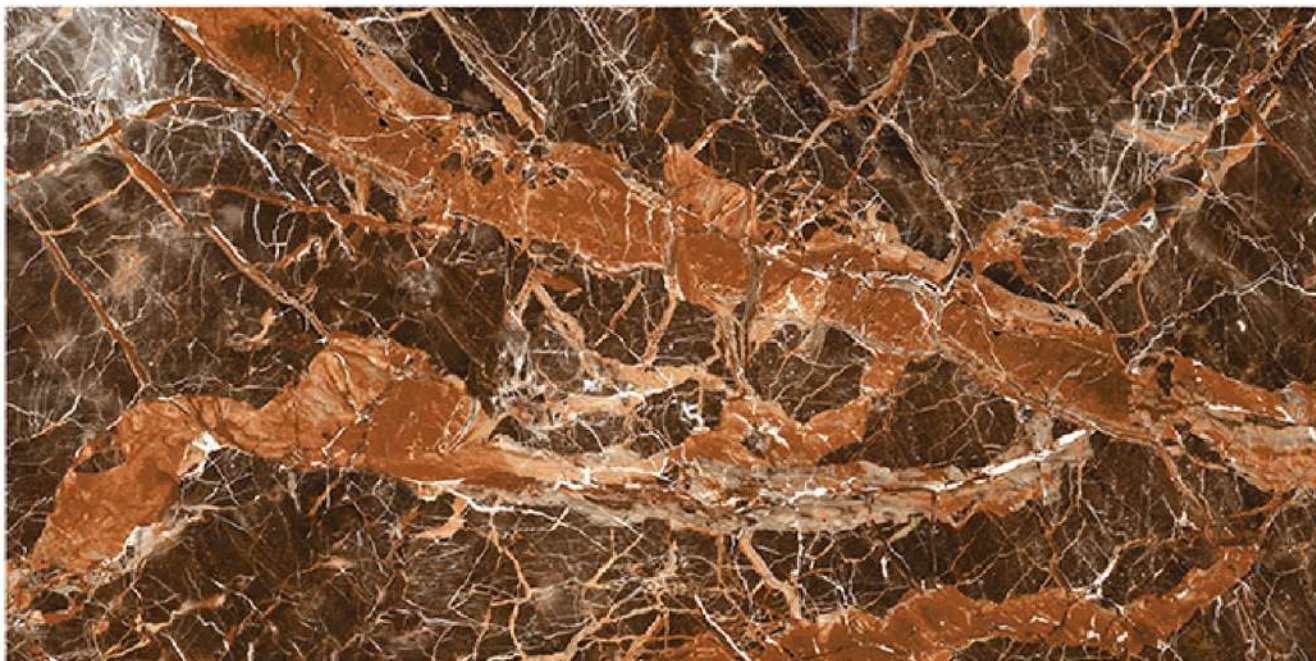

R1

R1

R1

R1

HI - GLOSS

600X1200MM

BREZZA

R1