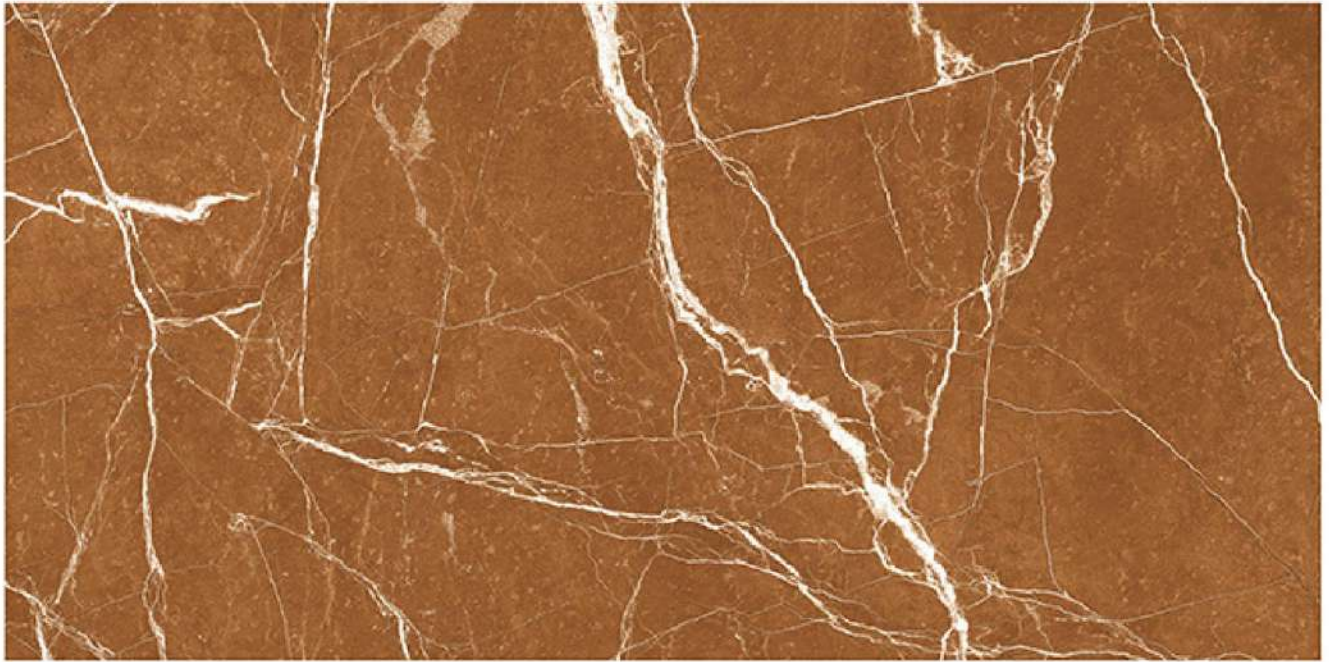

HI - GLOSS

600X1200MM

FLORENCE BR

R1