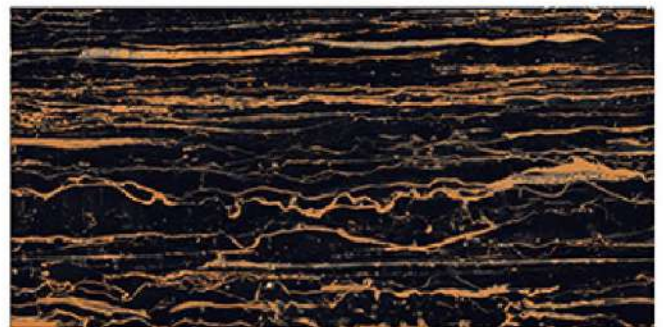

HI - GLOSS

600X1200MM

GOLDEN TRACK

R1

R1

R2

R3

R4