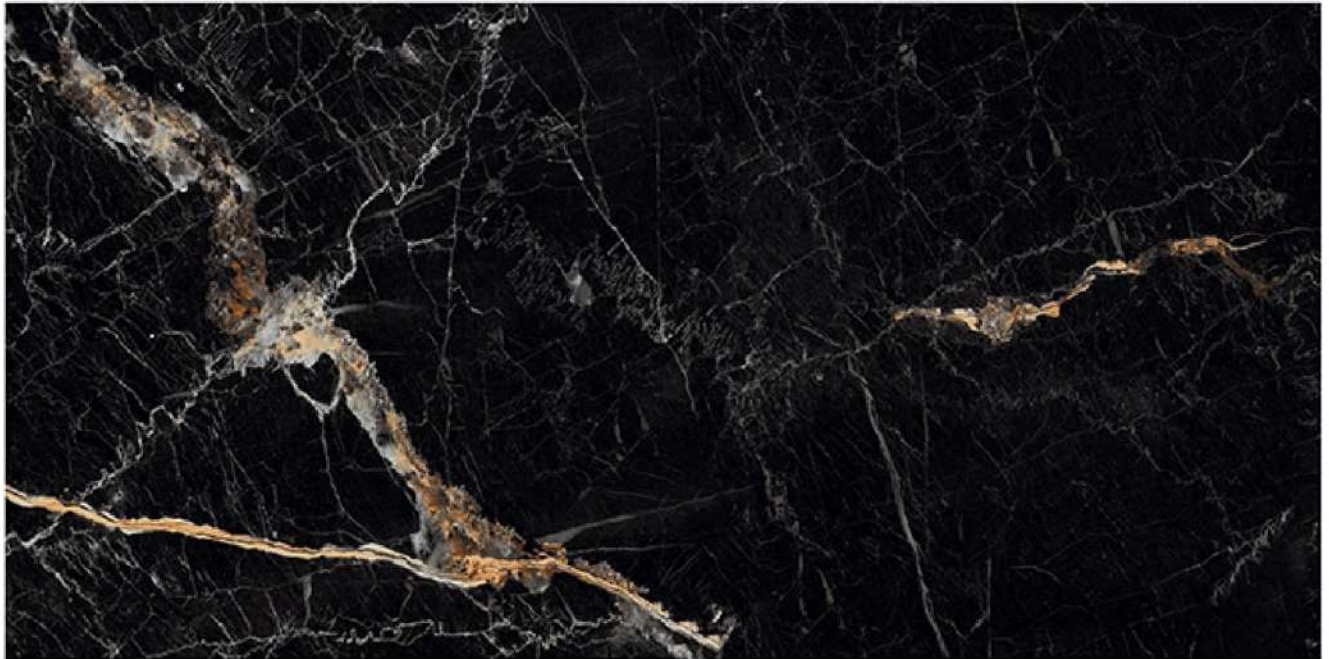

HI - GLOSS

600X1200MM

VIENCE BLACK

R1