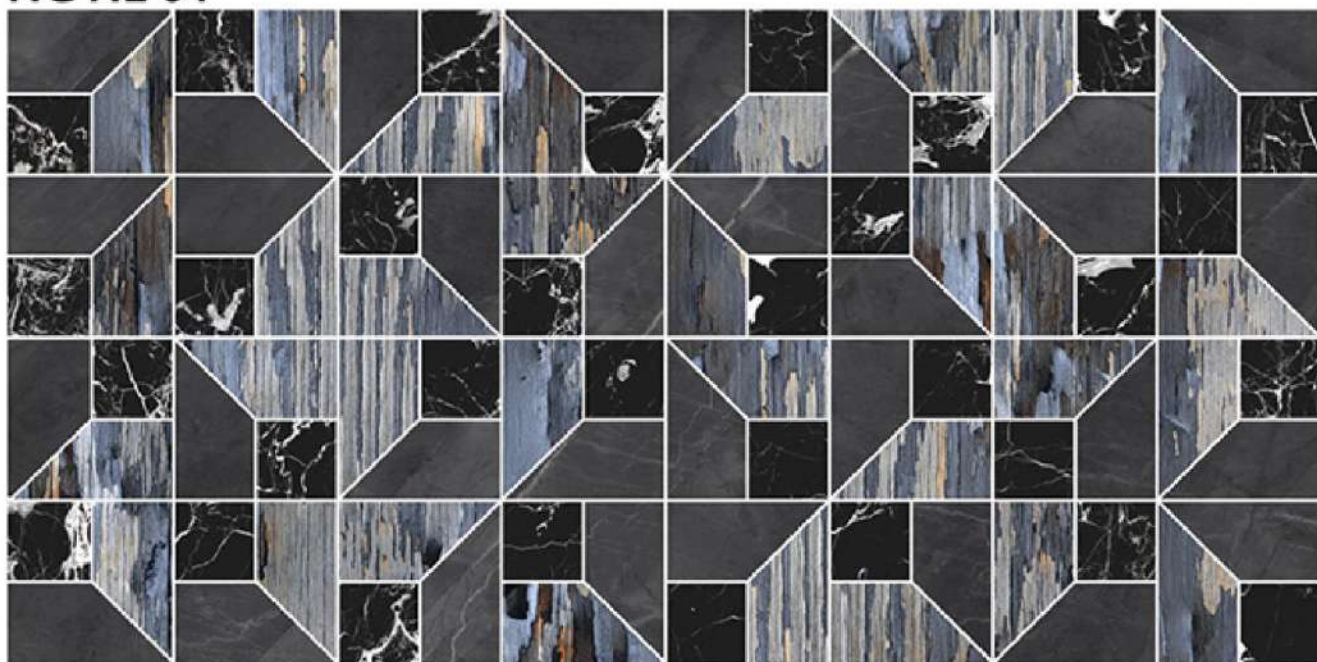

HI - GLOSS

600X1200MM

HG HL 01