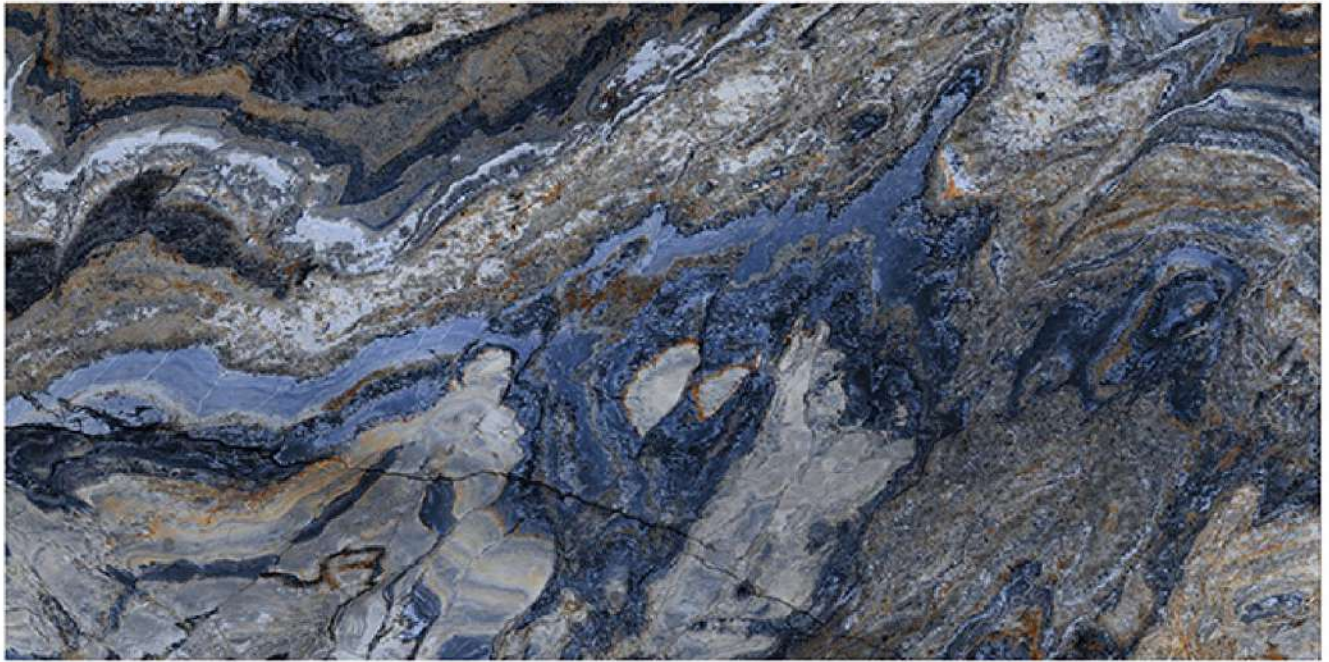

HI - GLOSS

600X1200MM

HEIMDALL BLUE

R1