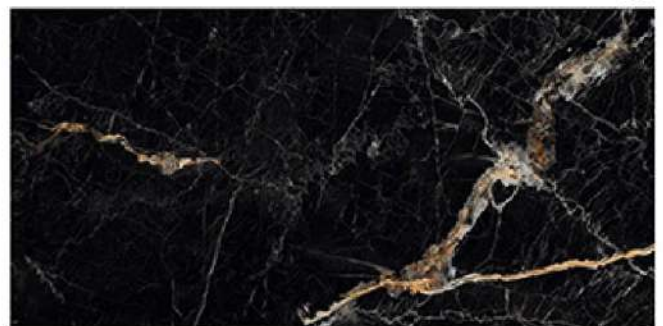

VIENCE BLACK

R1

R1

R2

R3

R1

HI - GLOSS

600X1200MM