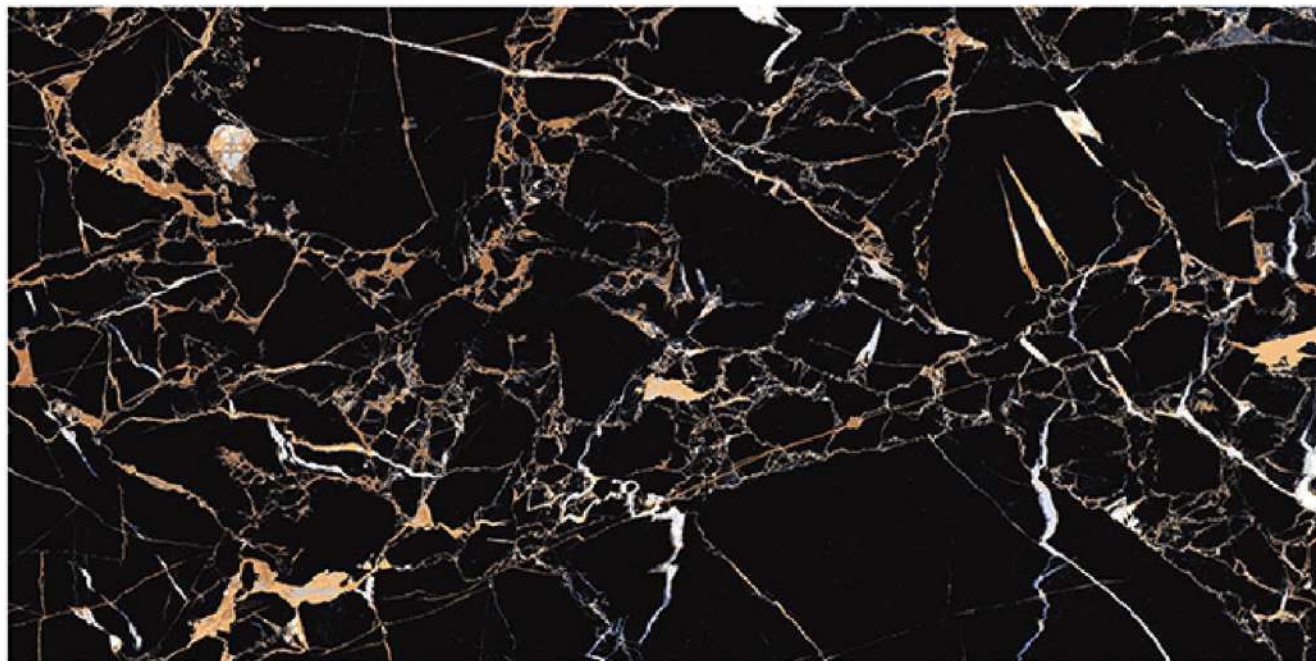

R2

R1

HI - GLOSS

600X1200MM

PORTRO BLACK

R1

R1

R2