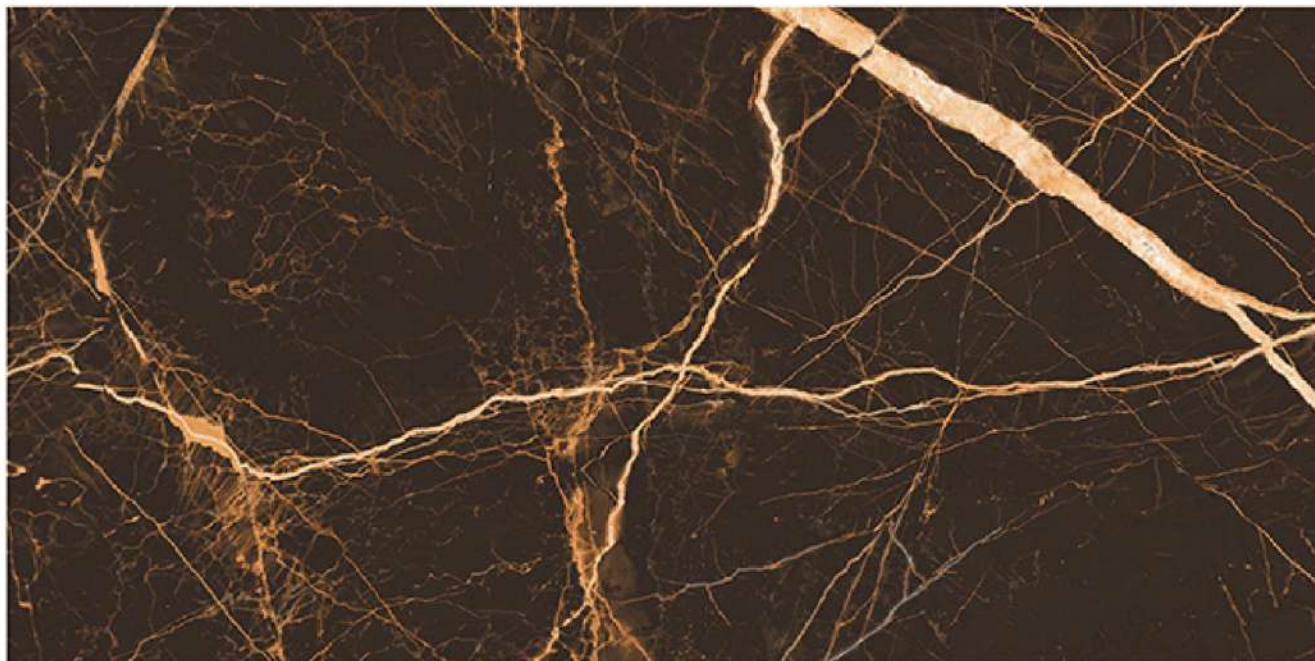

R3

R1

HI - GLOSS

600X1200MM

PRADA BROWN

R1

R1

R2