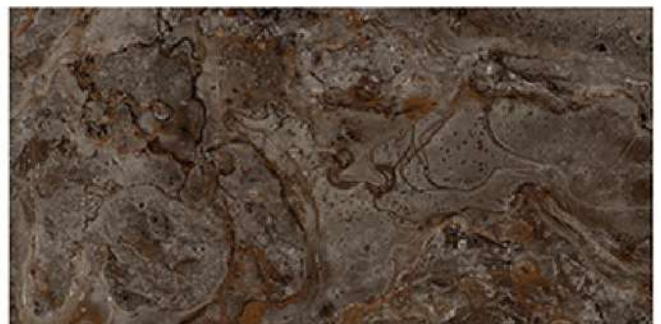

METAL BRONZE

R1

R1

R2

R3

R4

HI - GLOSS

600X1200MM