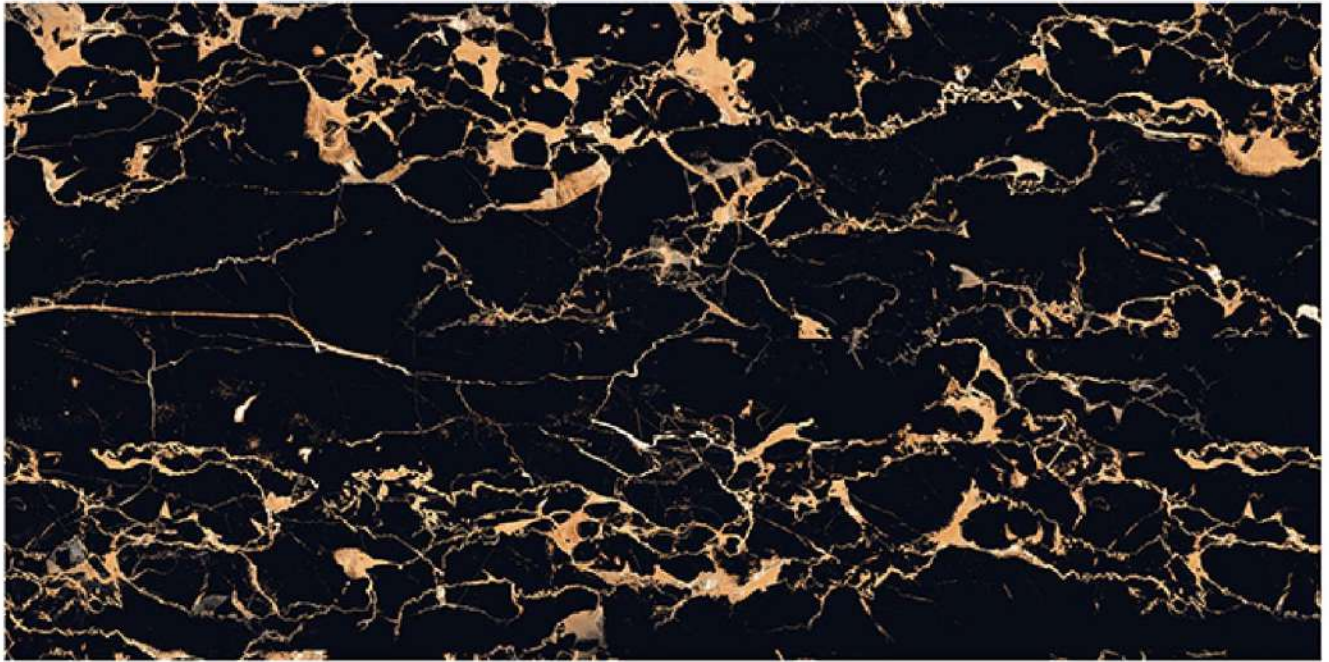

HI - GLOSS

600X1200MM

GOLD PORTRO

R1