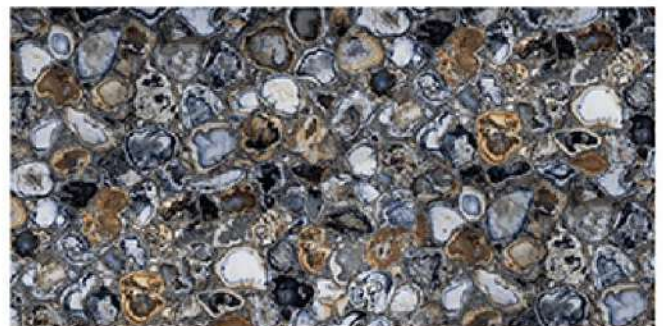

ULTRON

R1

R1

R2

R2

R1

HI - GLOSS

600X1200MM