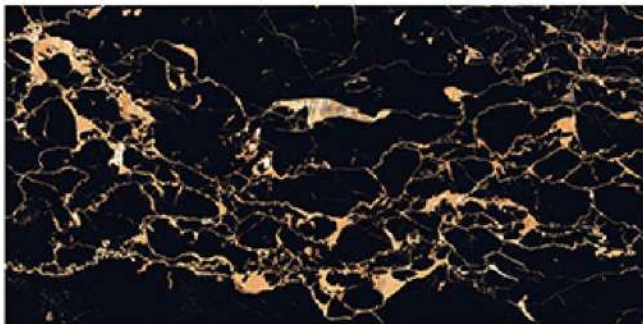

HI - GLOSS

600X1200MM

GOLD PORTRO

R1

R1

R2

R3

R4