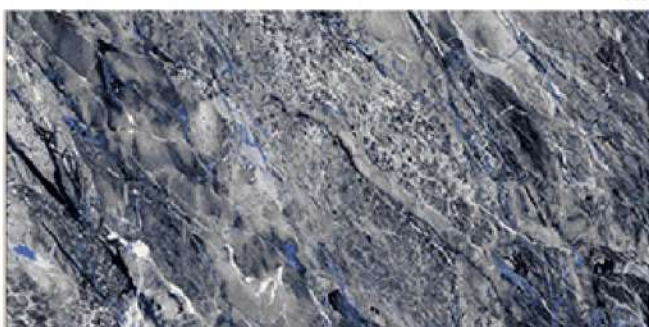

HI - GLOSS

600X1200MM

LIZON BLUE

R1

R1

R2

R2

R1