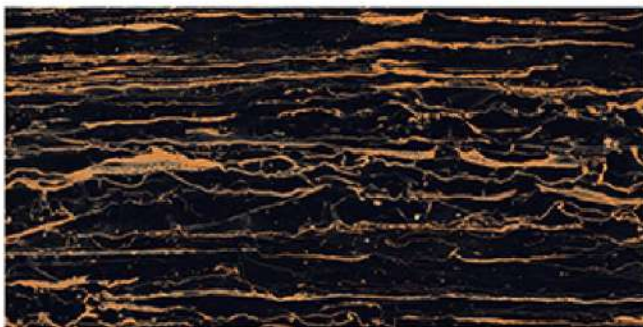

HI - GLOSS

600X1200MM

GOLDEN TRACK

R1

R1

R2

R3

R4