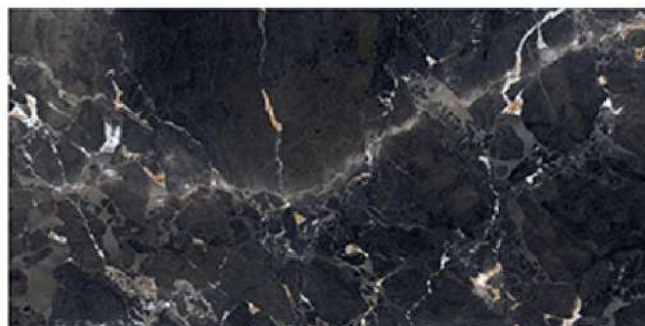

HI - GLOSS

600X1200MM

HELIUM BK

R1

R1

R2

R2

R1