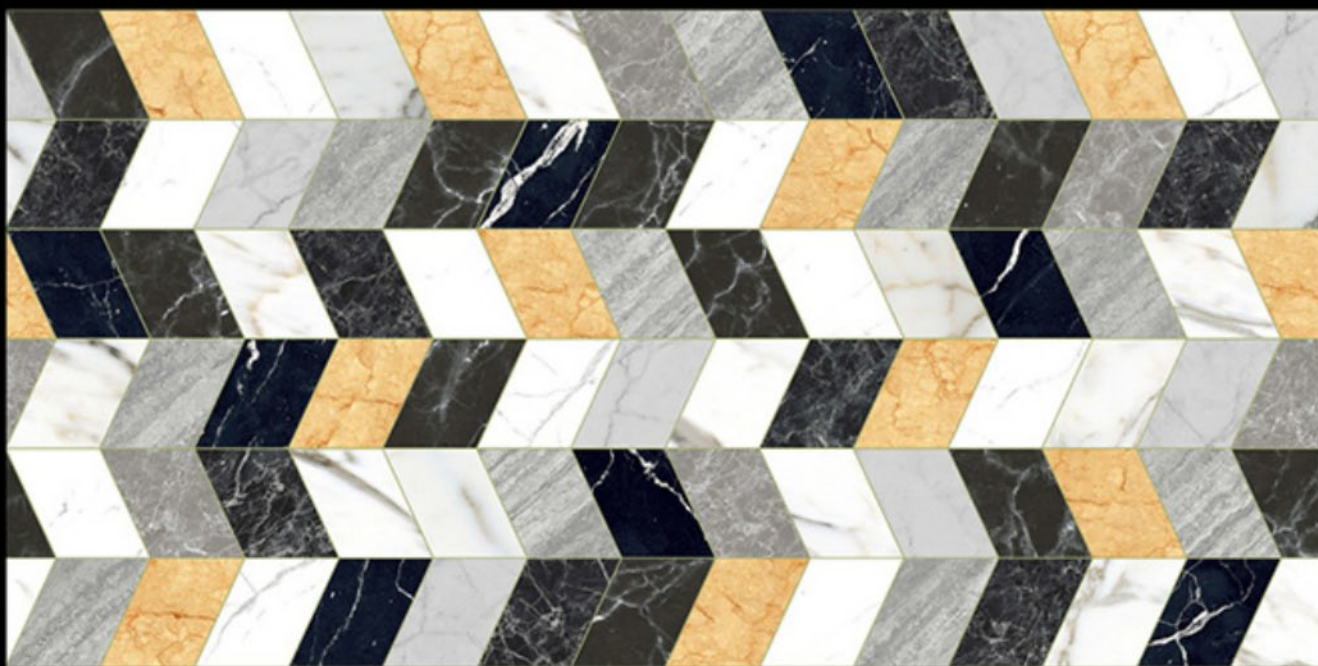

GLASSIA SERIES
600X1200MM

MATT PLAIN WT

GL DECOR 20