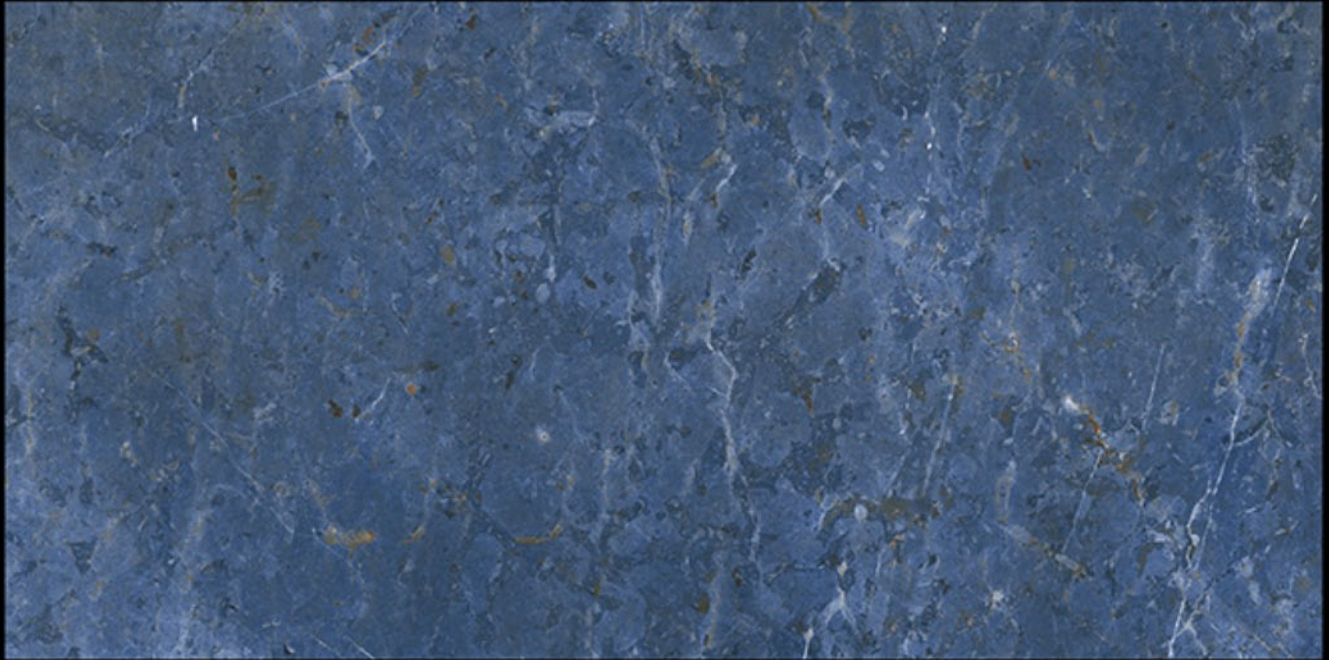

R1

R2

R3

R4

H.M CARVING
600X1200MM

WESTERN BLUE

R1

R1