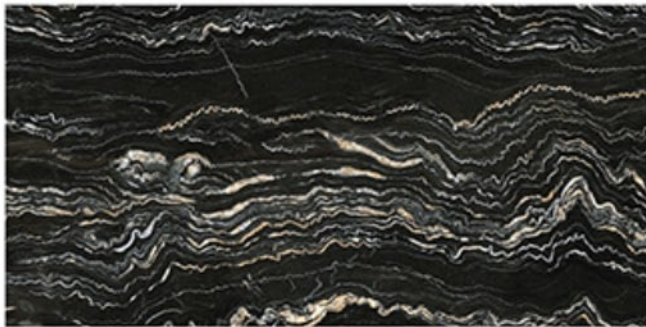

R3

R1

H.M CARVING
600X1200MM

AXIS BLACK

R1

R1

R2

R3