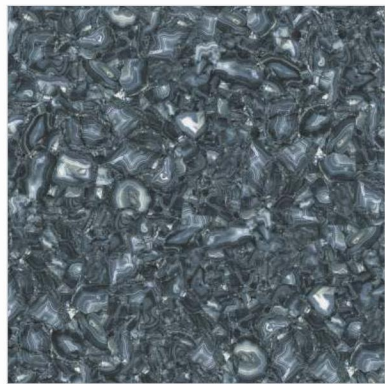

600x
600mm

DIGITAL GLAZED
VITRIFIED TILES

HIGH
GLOSS
FINISH

Crystal Mosaico // Phase 3