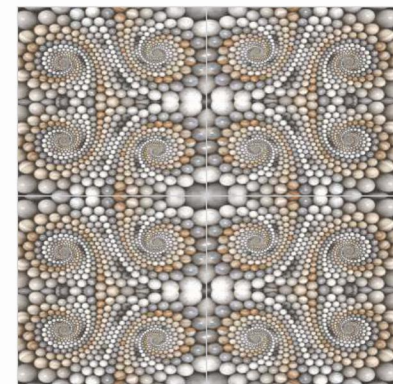

HIGH  
GLOSS  
FINISH

Tera Cotta // Phase 4

PRODUCT CATALOGUE 2019 | PREVIEW OF CRYSTAL PABBLE

- 
- 
- 
- 
- 
- 
- 
- 
- 

Dark Phonix

Veneto Brown

Marvela Stone

Crystal Pebble