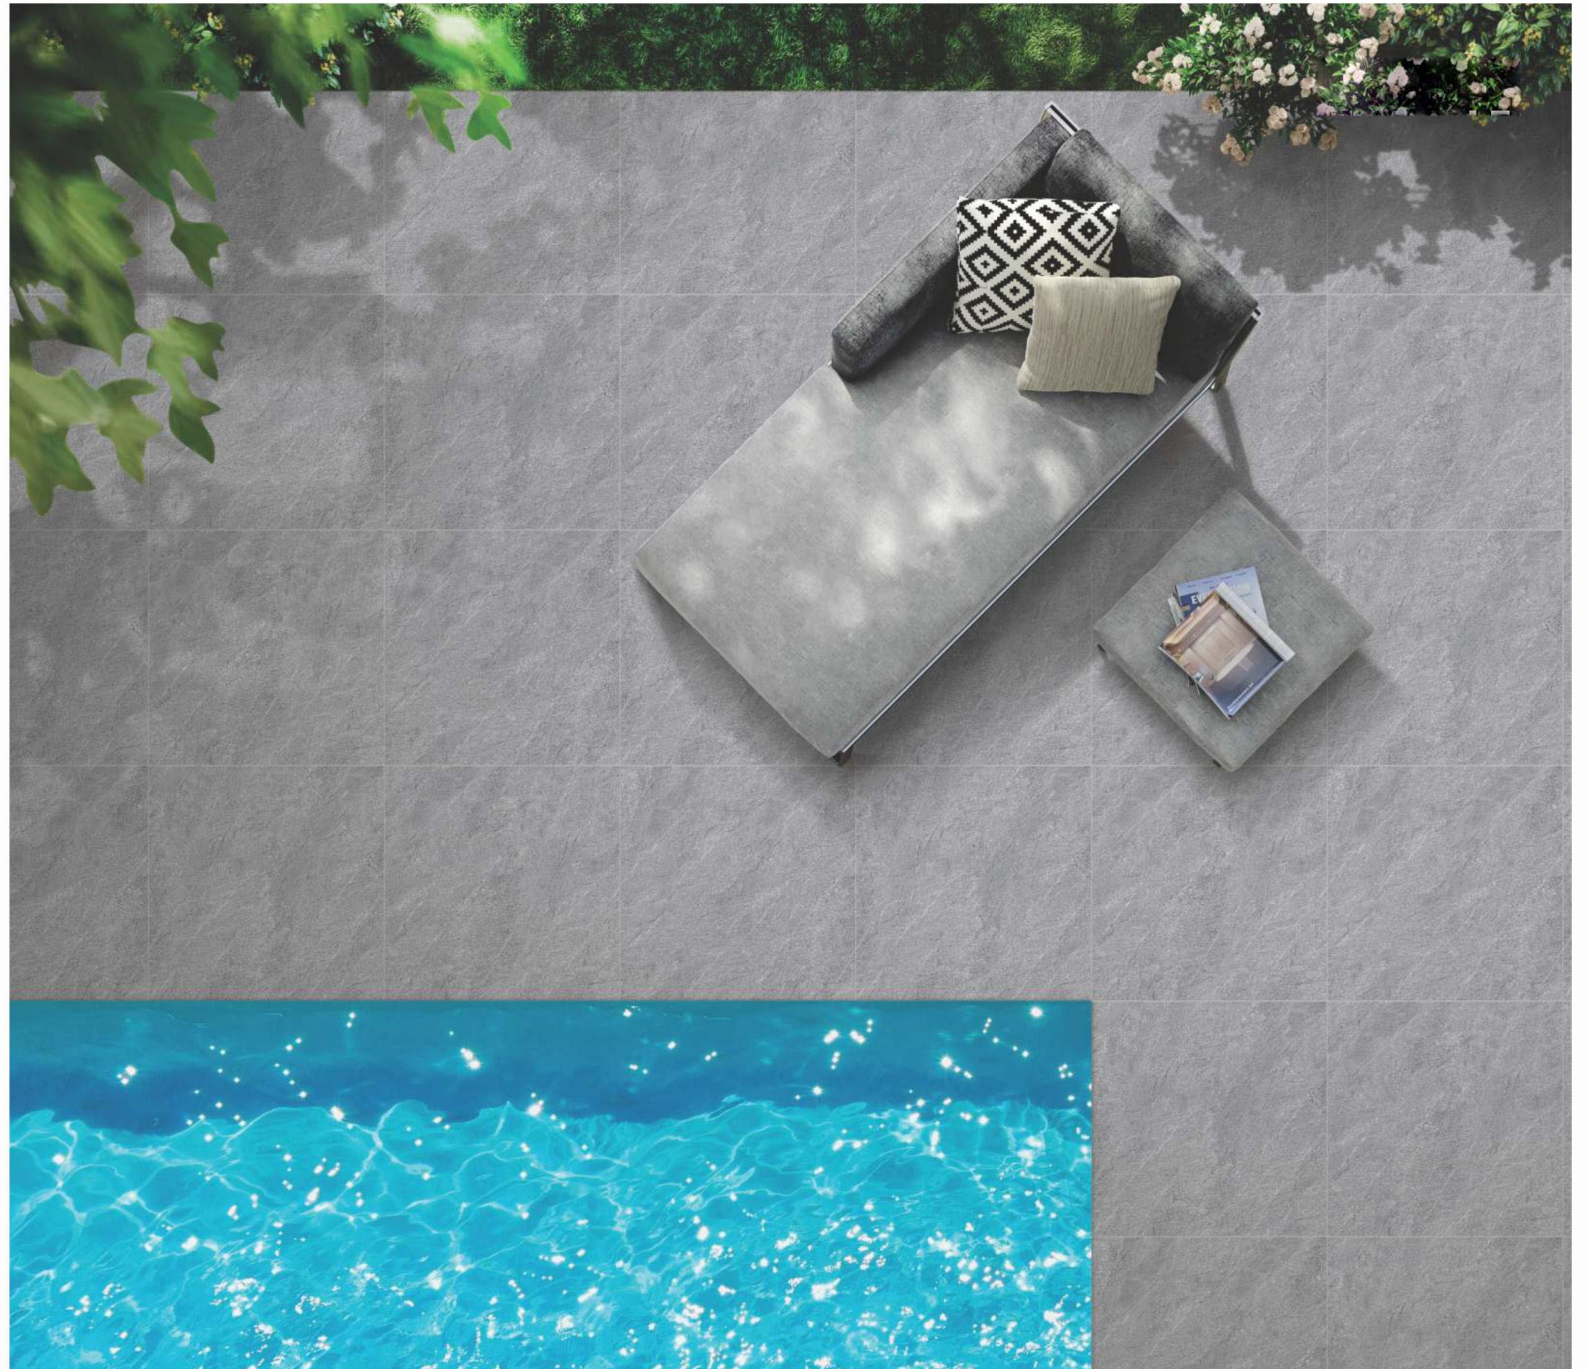

Slate Stone Brown // Phase 5

Slate Stone Brass // Phase 5

Nova Stone Choco // Phase 5

PRODUCT CATALOGUE 2019 | PREVIEW OF SLATE STONE CARBON

600x  
600mm

DIGITAL GLAZED  
VITRIFIED TILES

FULL  
BODY

Arena Blanco