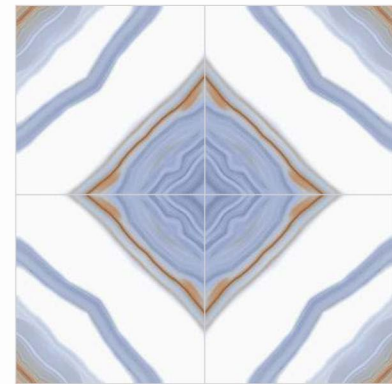

Elegance Blue