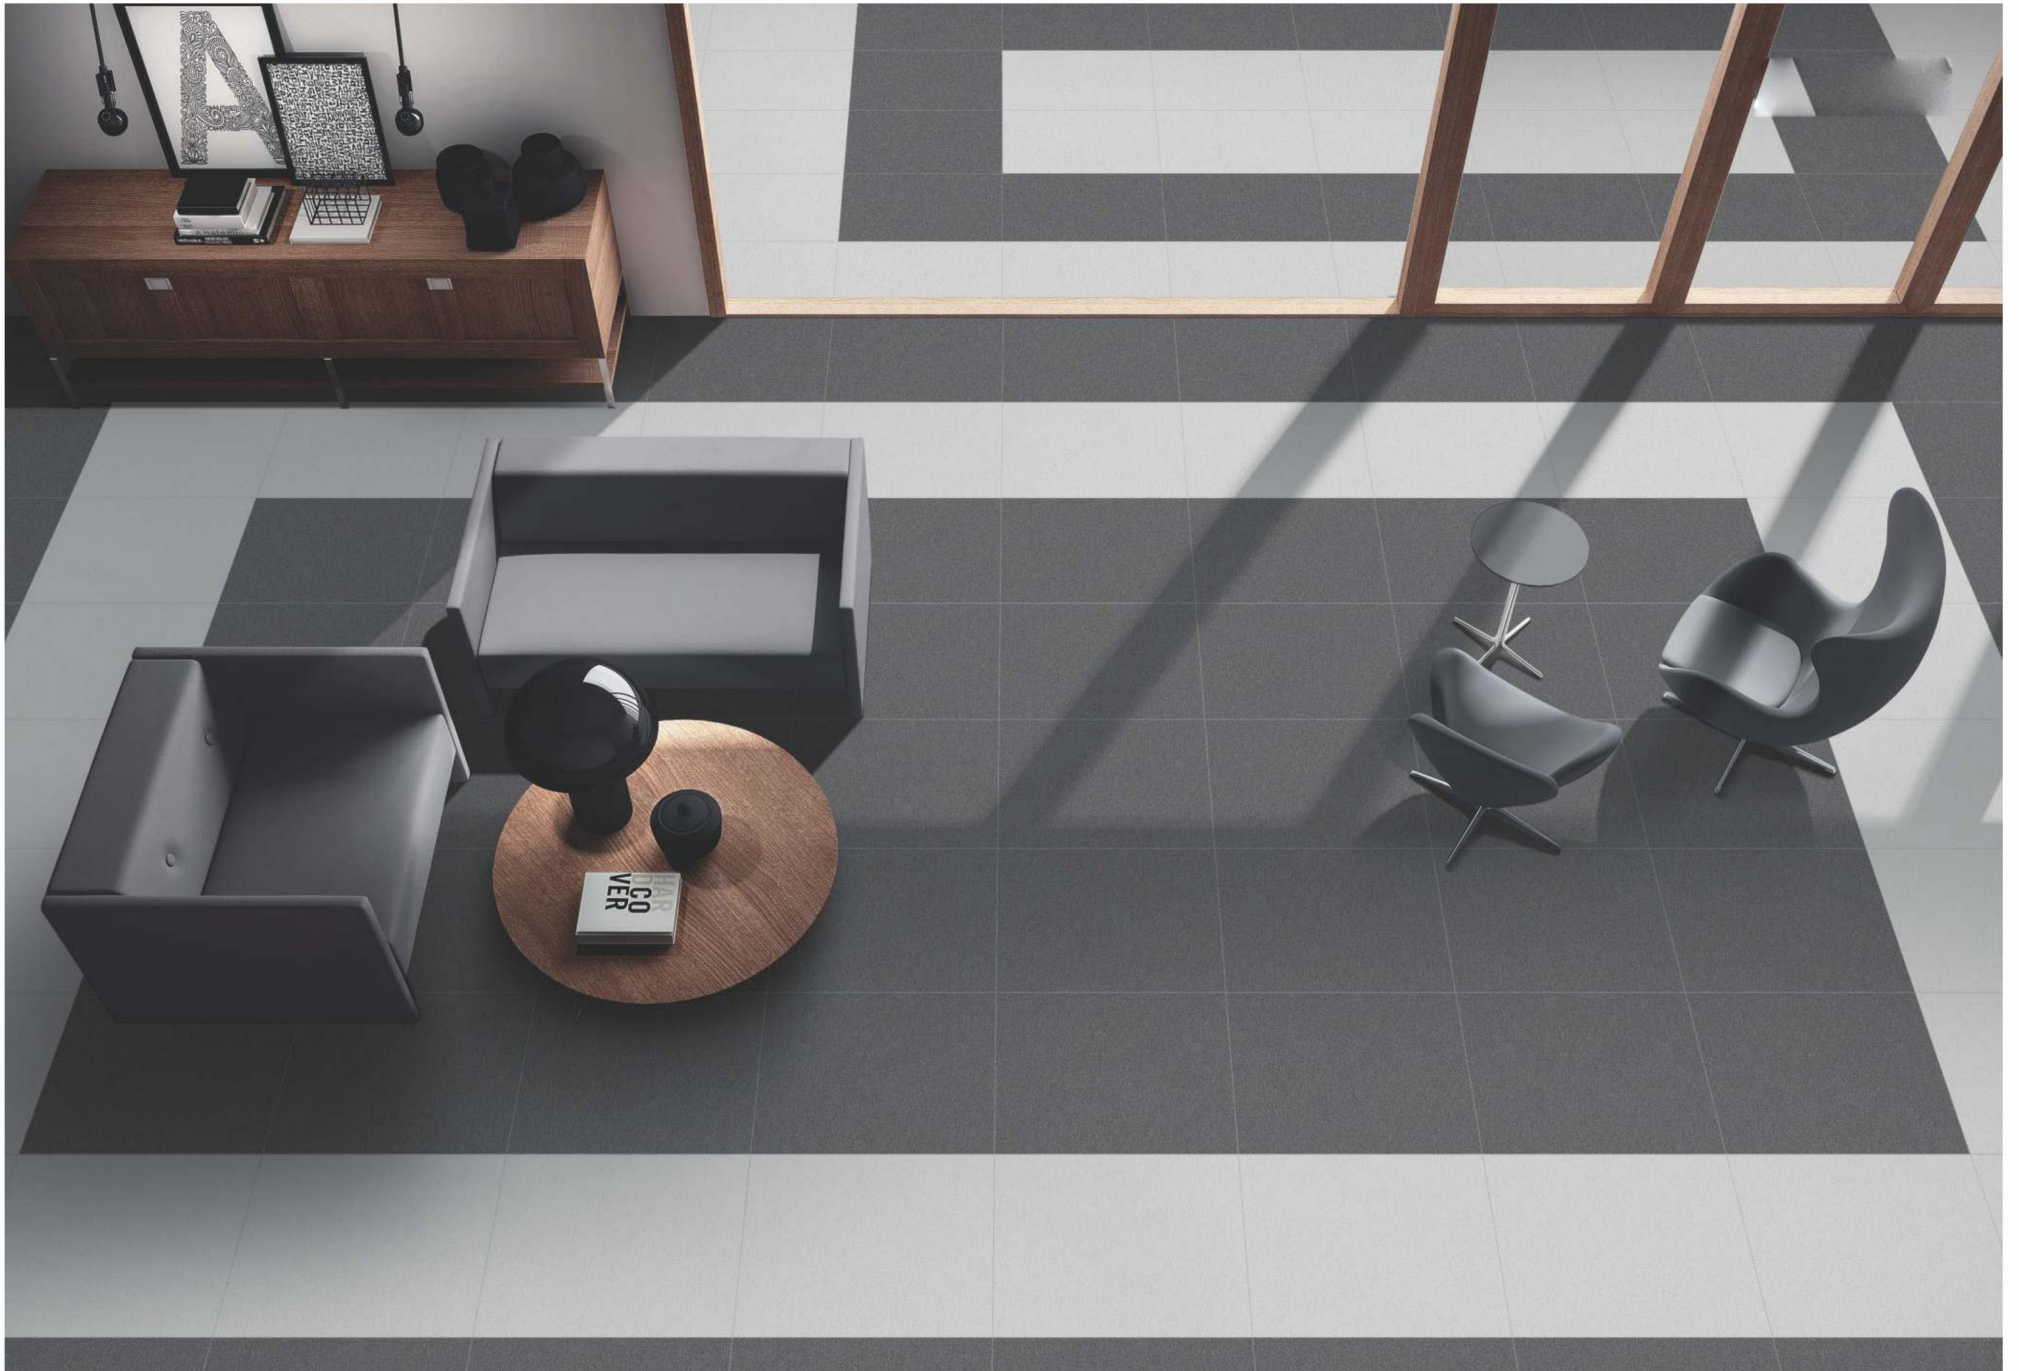

Sandfeel Coffee // Phase 3

Athena Rose

Robson Rose

Omega Stud

600x  
600mm

DIGITAL GLAZED  
VITRIFIED TILES

RUSTIC  
WOOD  
FINISH

Walnut White // Phase 5