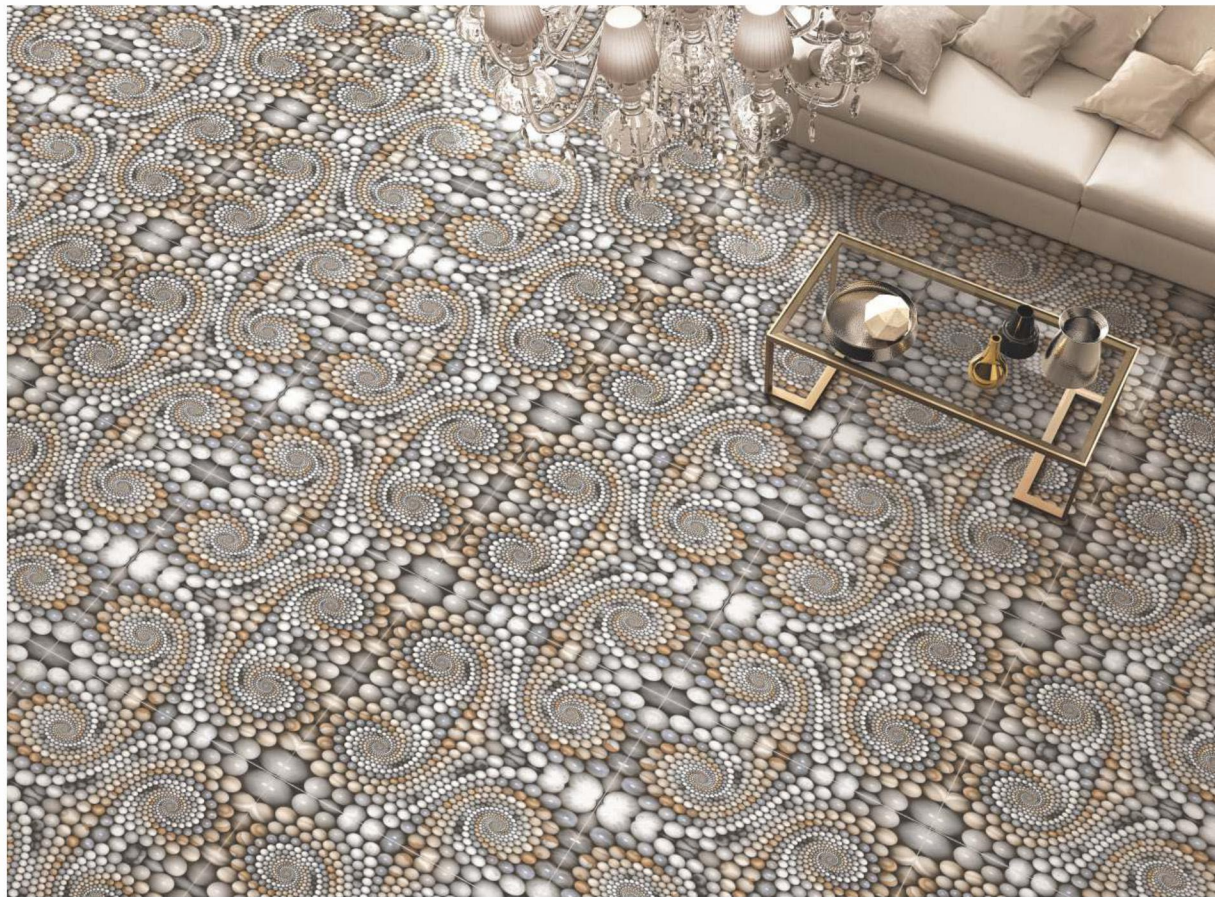

PRODUCT CATALOGUE 2019 | PREVIEW OF CRYSTAL PABBLE