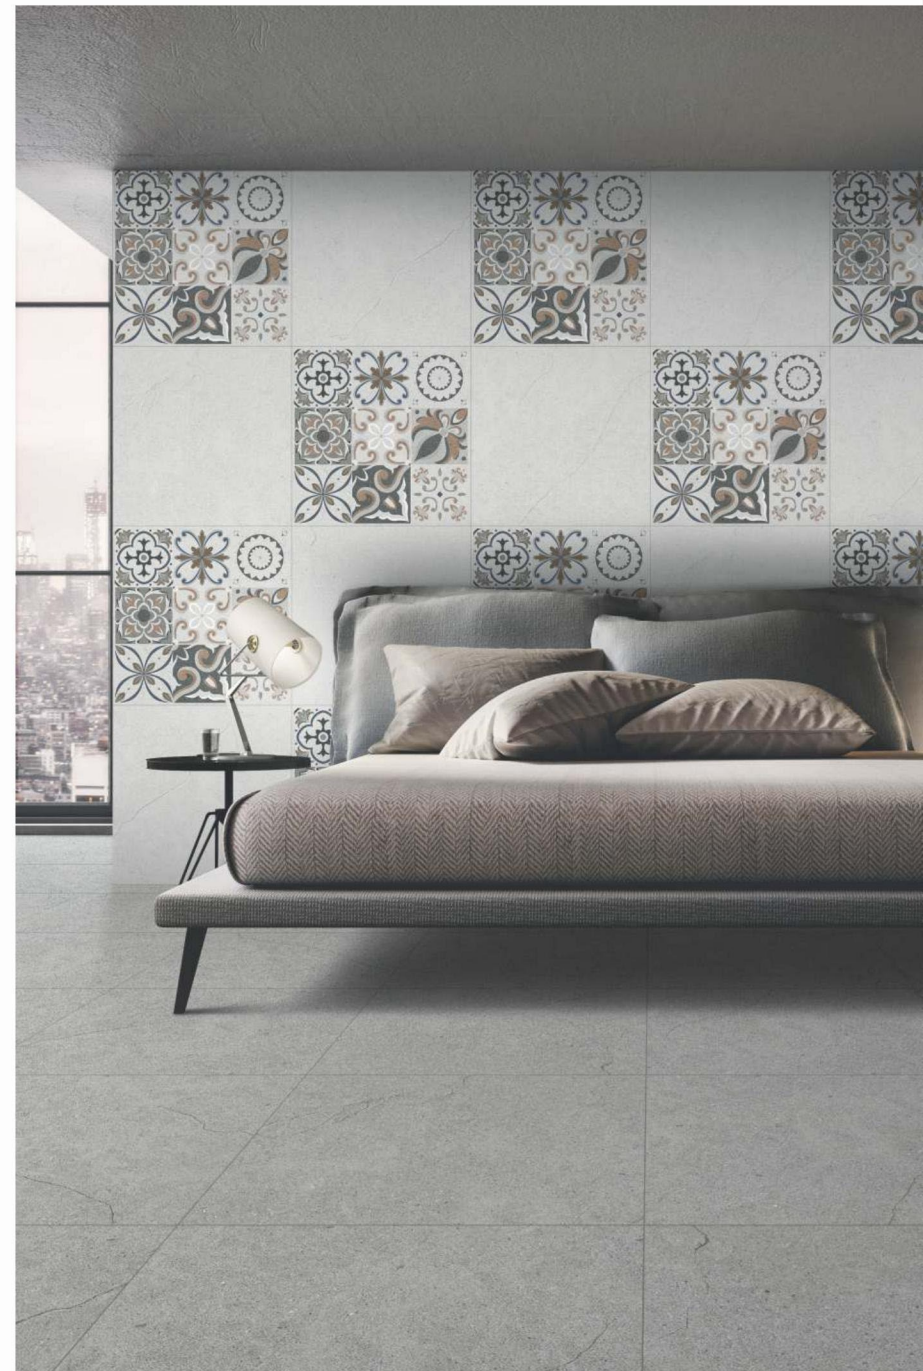

Brazilia Decor

Laticia Brown

// Phase 6

Brazilia Nero

// Phase 5

PREVIEW OF BRAZILIA WHITE + DECOR + NERO

600x  
600mm

DIGITAL GLAZED  
VITRIFIED TILES