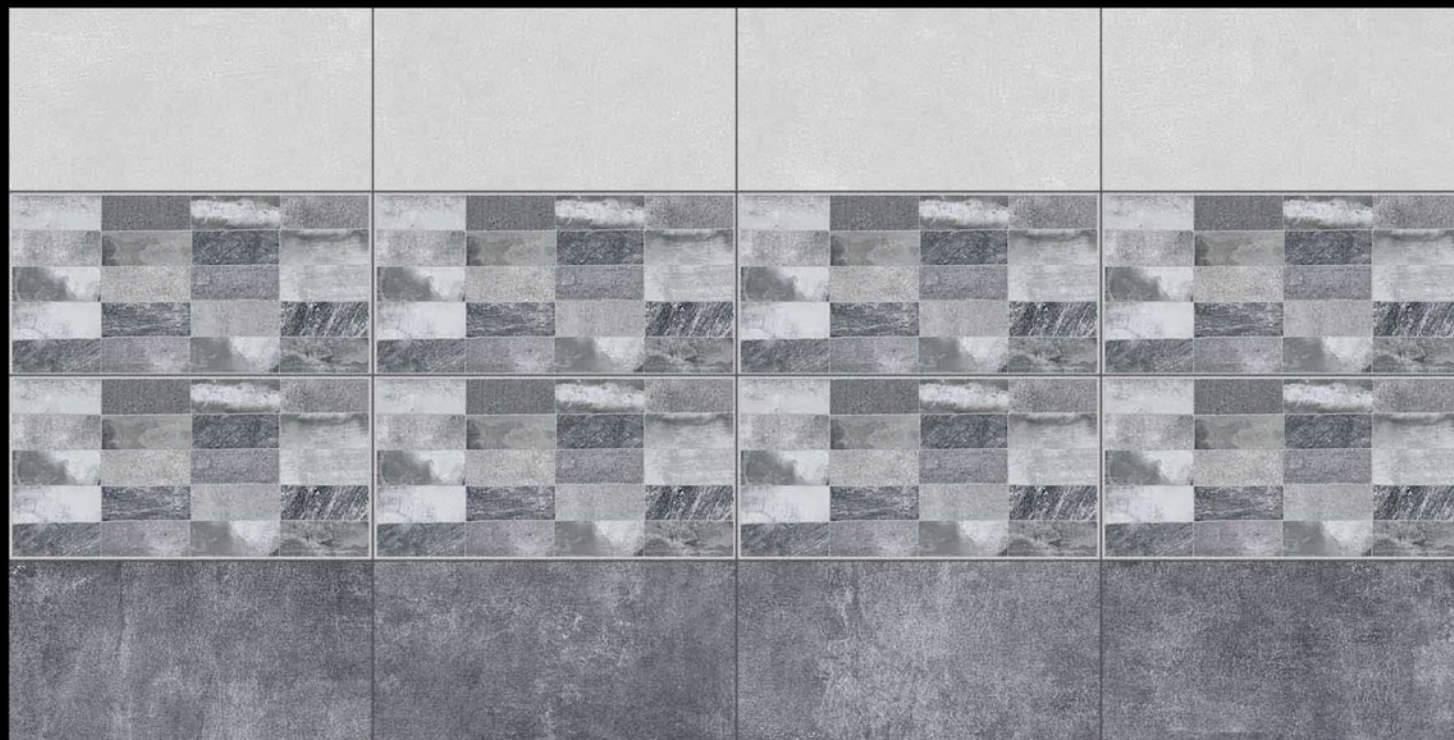

RUSTIC_PUNCH_FINISH

300mm x 600mm