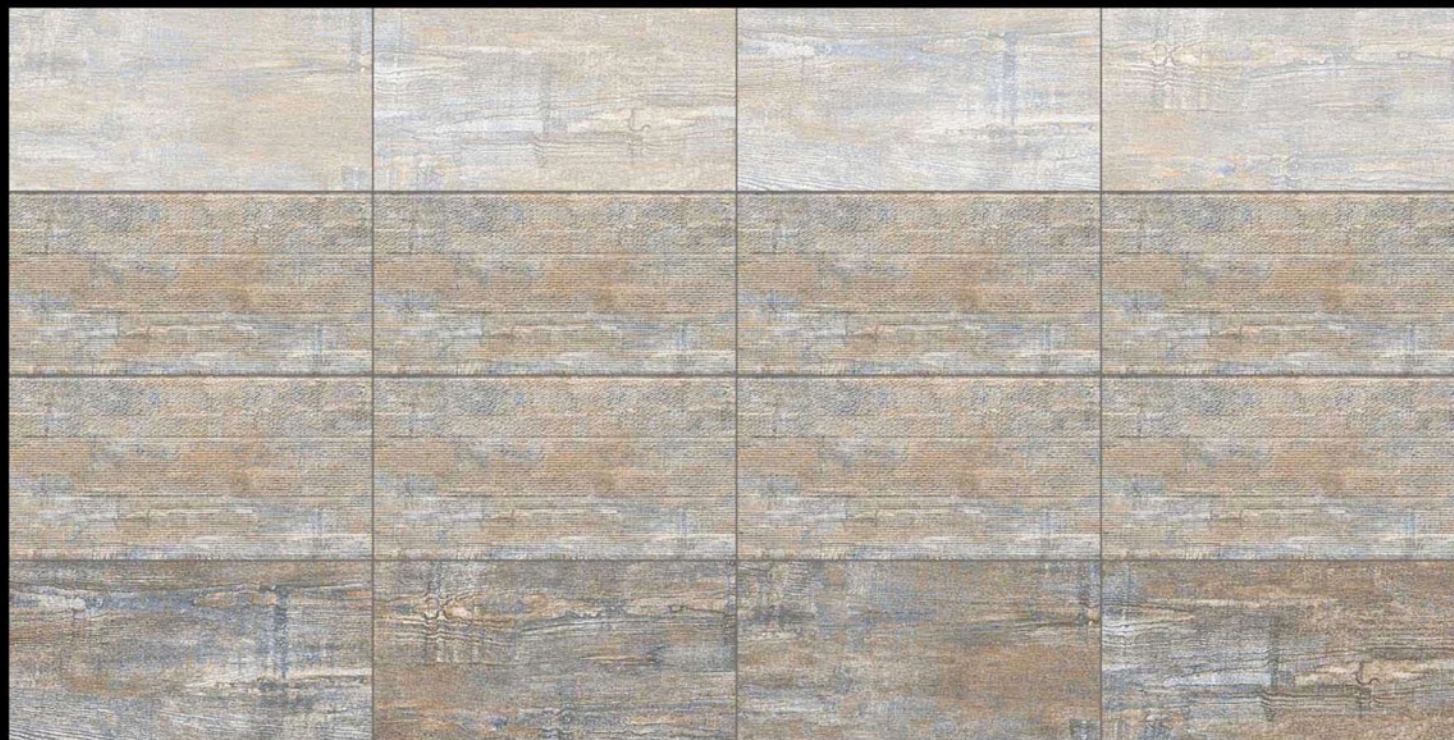

# RUSTIC\_PUNCH\_FINISH

300mm x 600mm

PERSIA\_LIGHT

PERSIA\_HL

PERSIA\_DARK