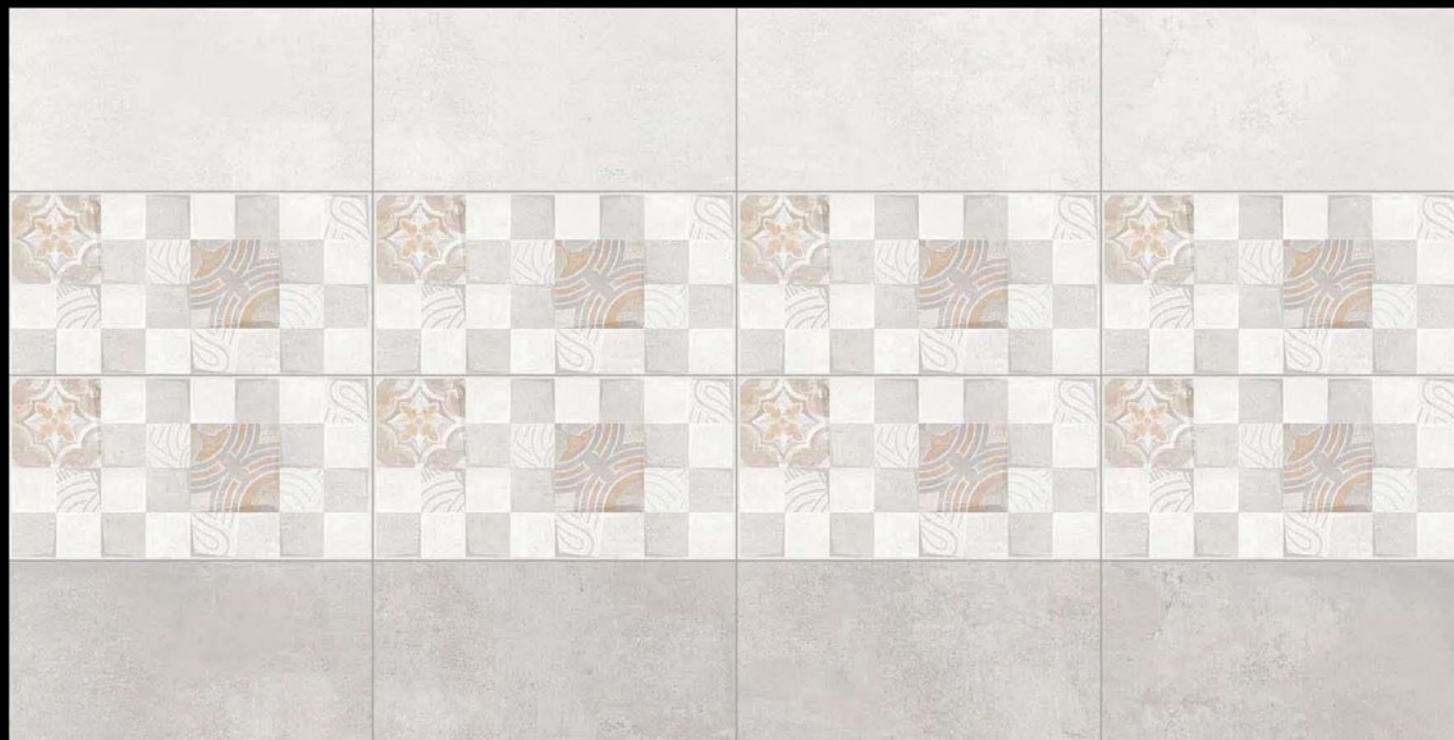

RUSTIC_PUNCH_FINISH

300mm x 600mm