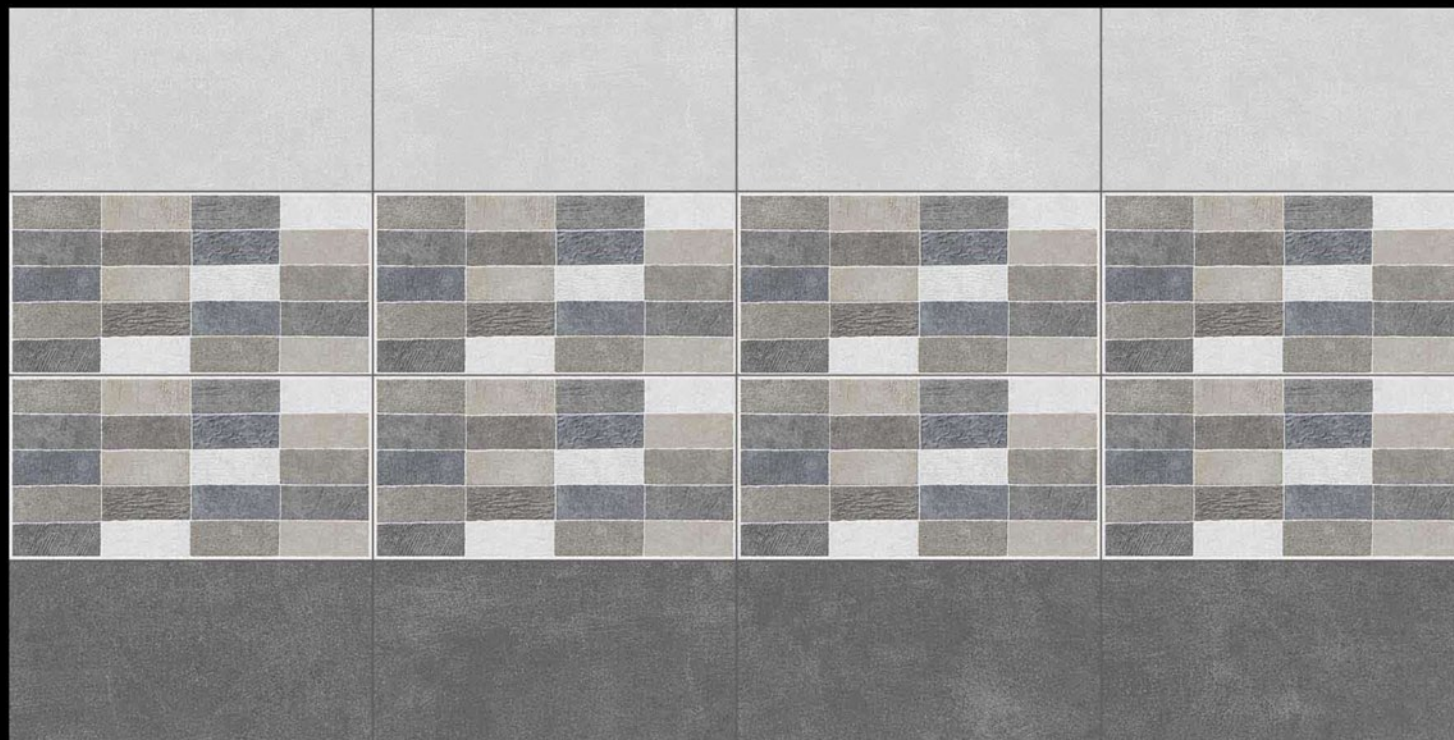

# RUSTIC\_PUNCH\_FINISH

300mm x 600mm

TWEED\_LIGHT

TWEED\_BRICKS\_HL

TWEED\_DARK