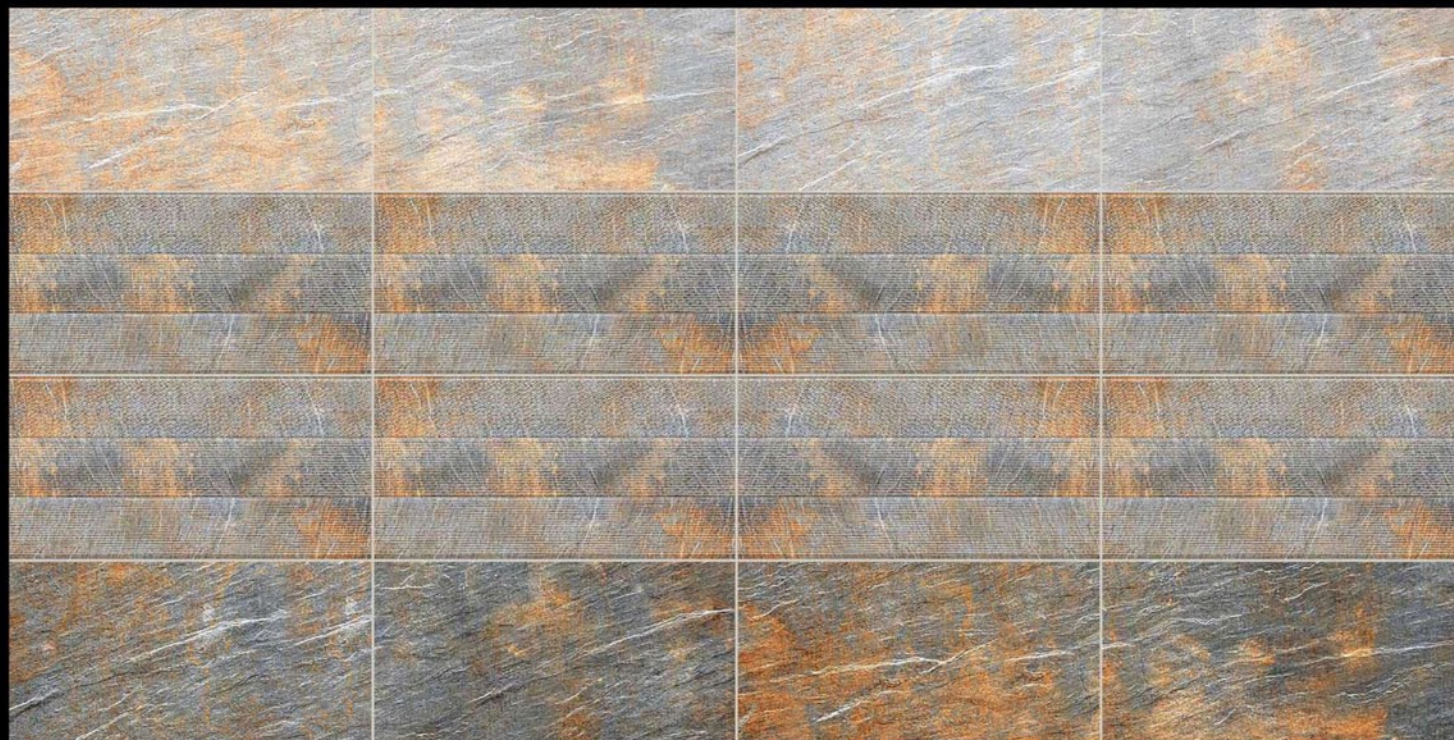

# RUSTIC\_PUNCH\_FINISH

300mm x 600mm

GARDONE\_LIGHT

GARDONE\_HL

GARDONE\_DARK

**UNICO**  
TILES

Grow Together with Clay Creations

**PACKING DETAIL**