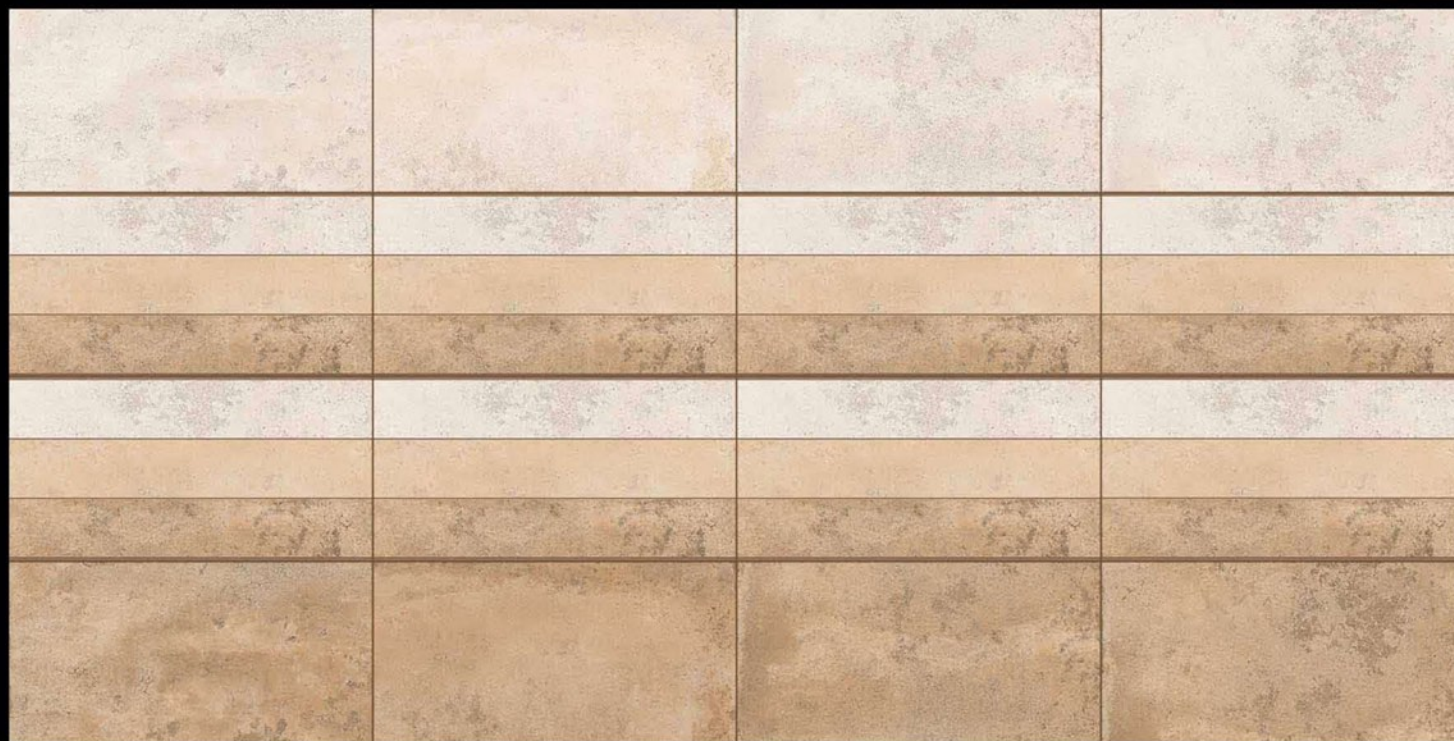

# RUSTIC\_PUNCH\_FINISH

300mm x 600mm

LUGANO\_LIGHT

LUGANO\_HL

LUGANO\_DARK