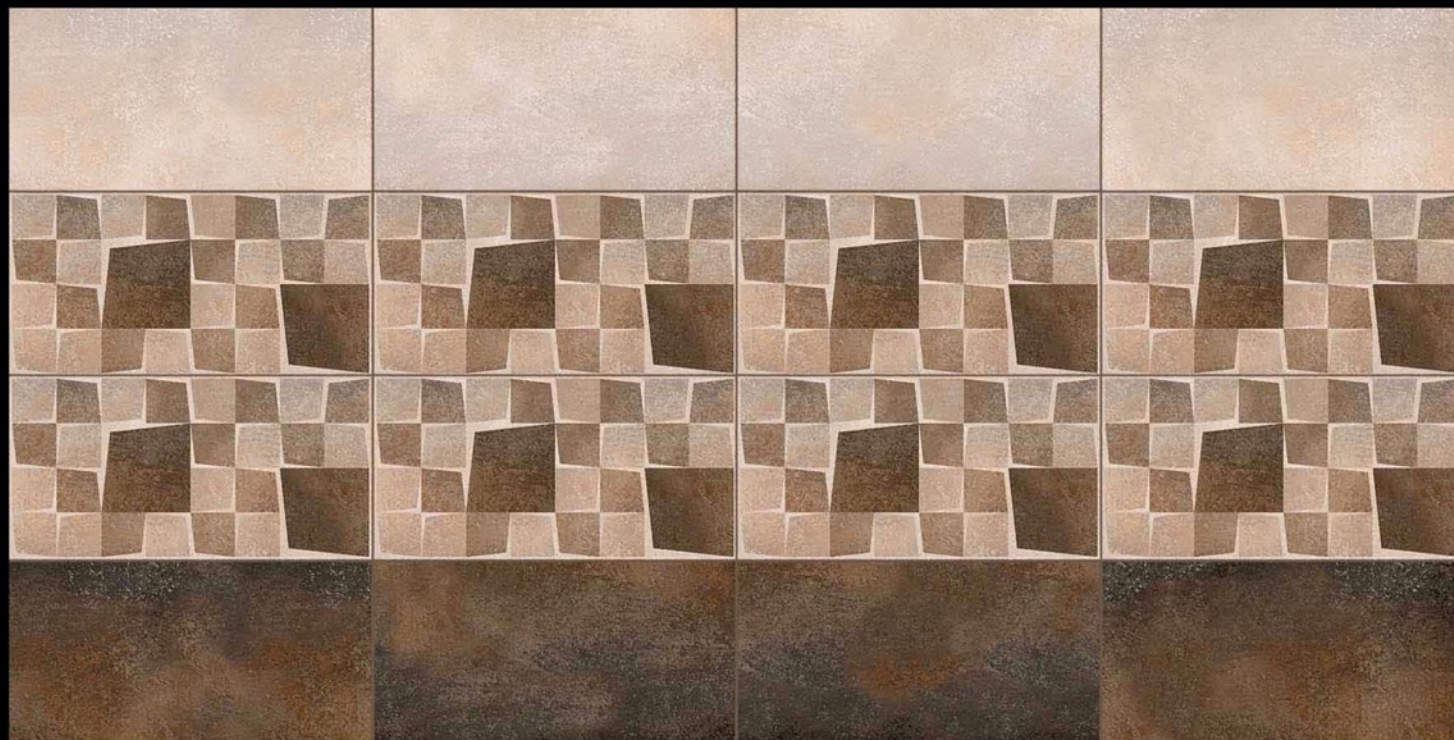

# RUSTIC\_PUNCH\_FINISH

300mm x 600mm

BOUQUET\_LIGHT

BOUQUET\_HL

BOUQUET\_DARK