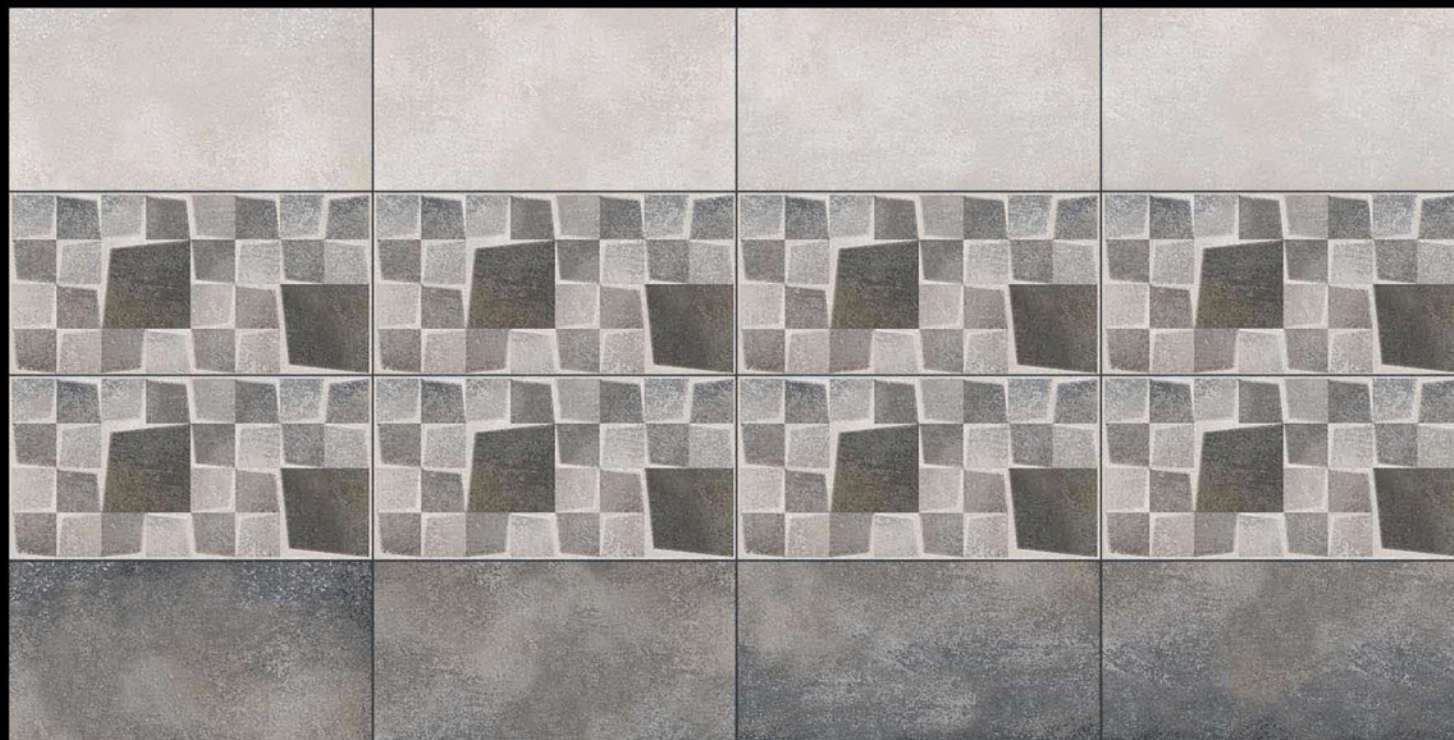

# RUSTIC\_PUNCH\_FINISH

300mm x 600mm

DELRIO\_LIGHT

DELRIO\_HL

DELRIO\_DARK