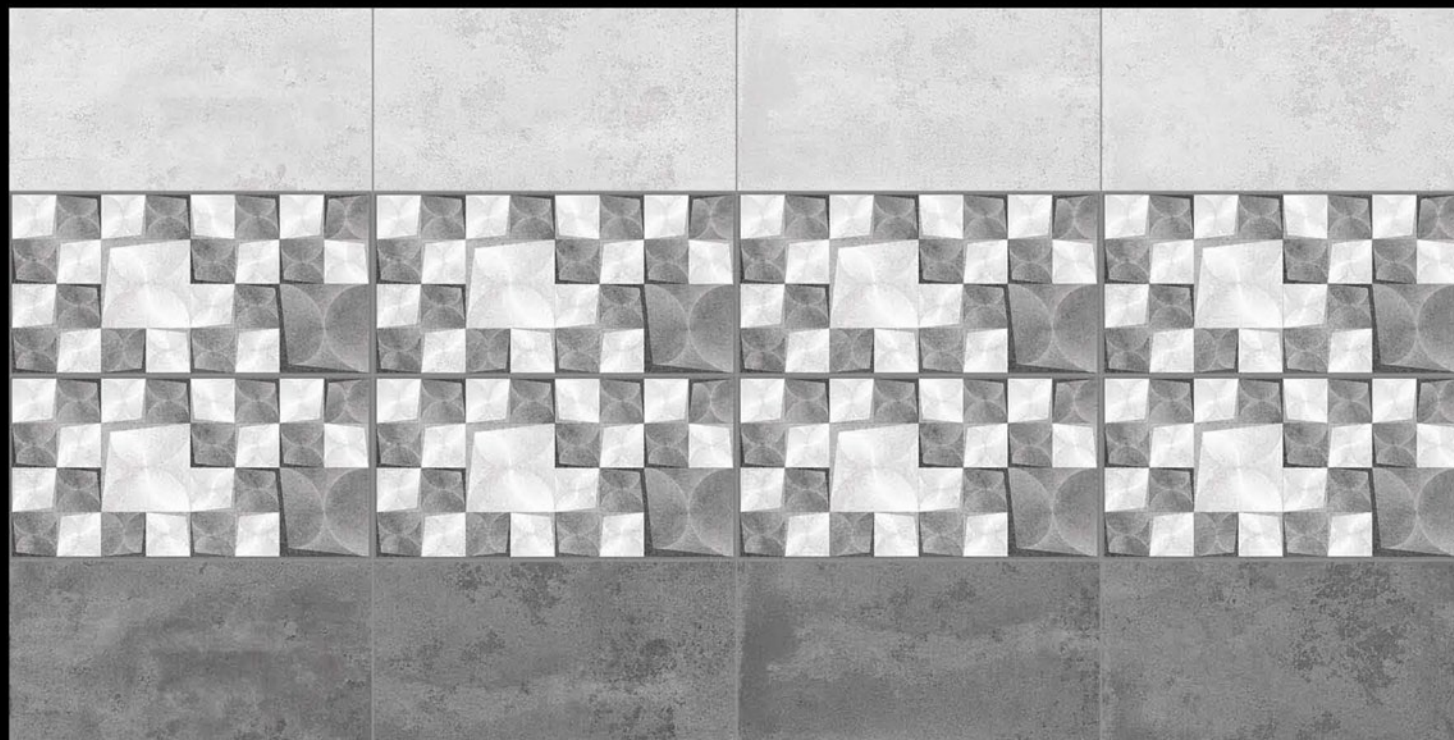

# RUSTIC\_PUNCH\_FINISH

300mm x 600mm

BLOSSAM\_LIGHT

BLOSSAM\_HL

BLOSSAM\_DARK