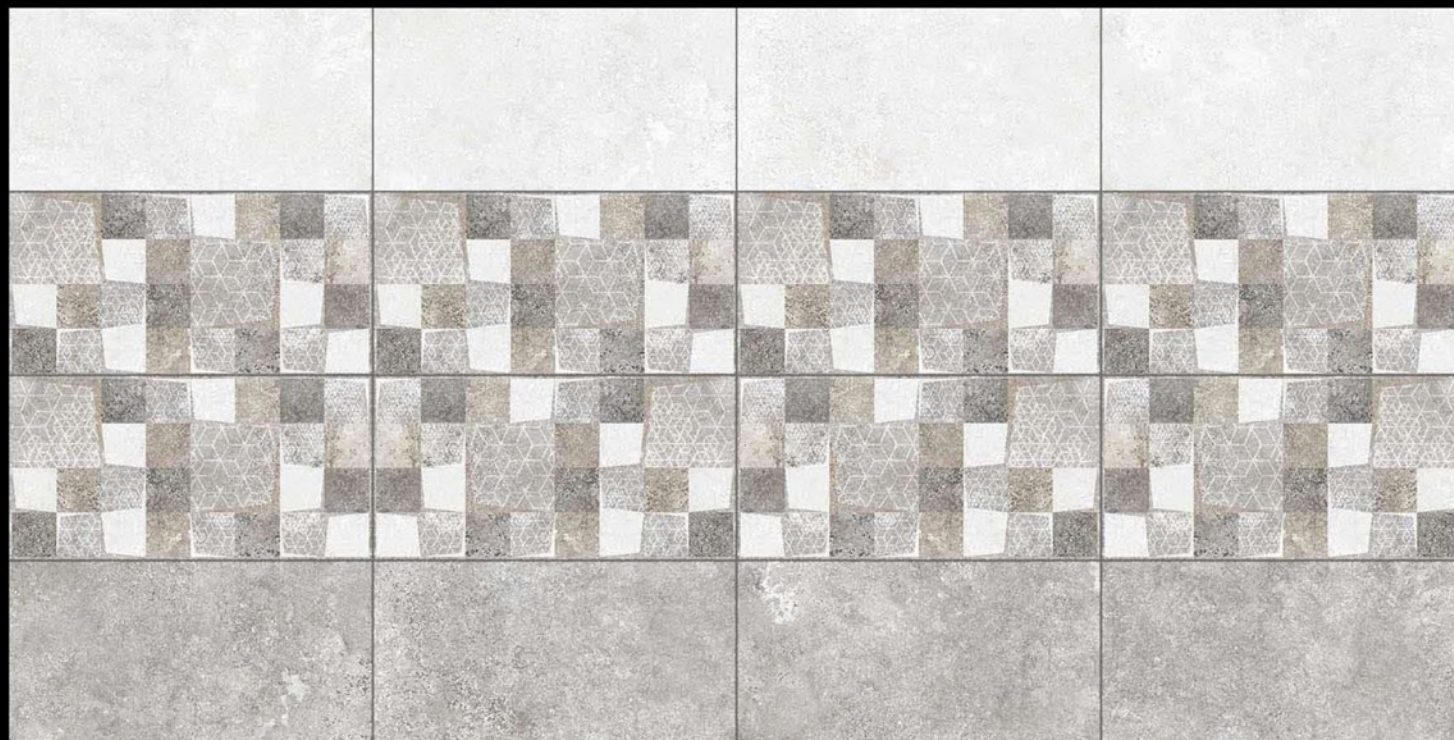

RUSTIC_PUNCH_FINISH

300mm x 600mm