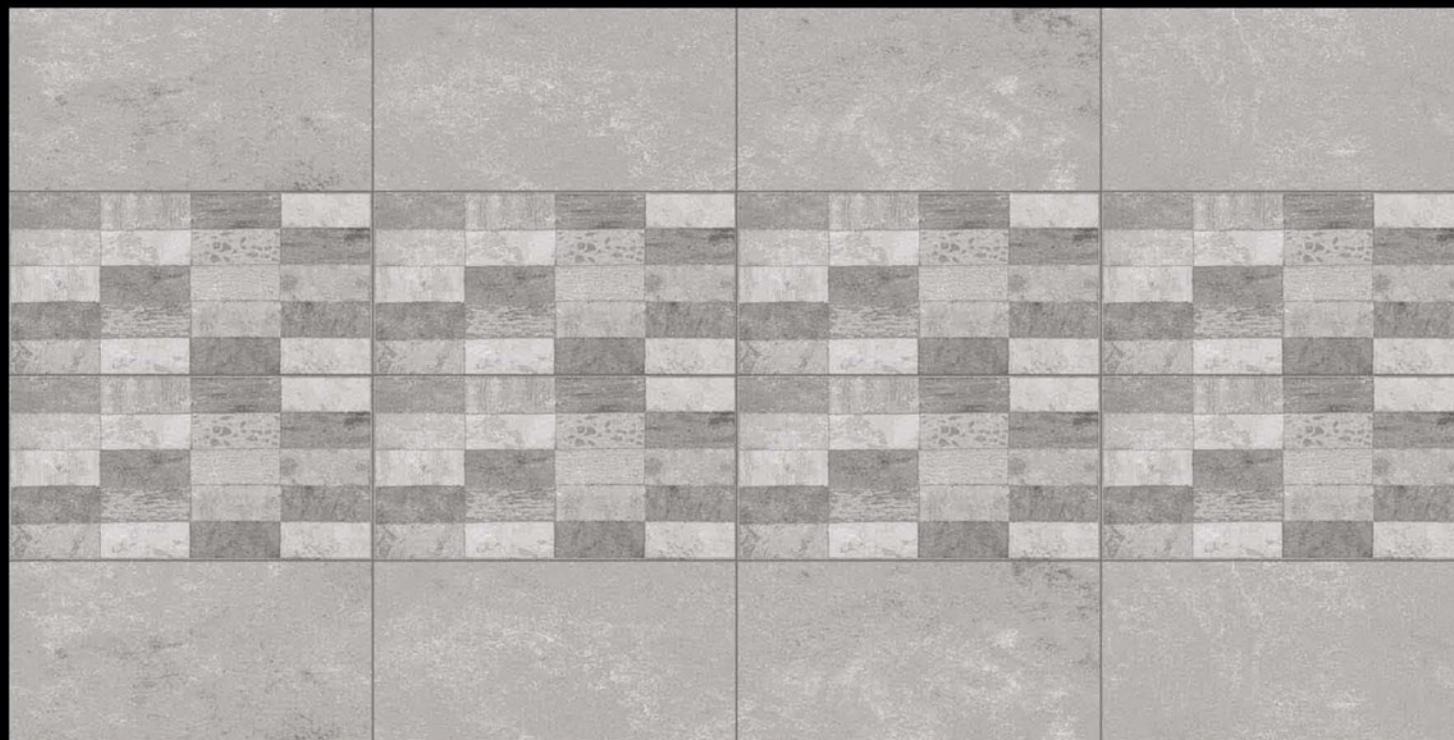

# RUSTIC\_PUNCH\_FINISH

300mm x 600mm

ZEUS\_HL

ZEUS\_DARK