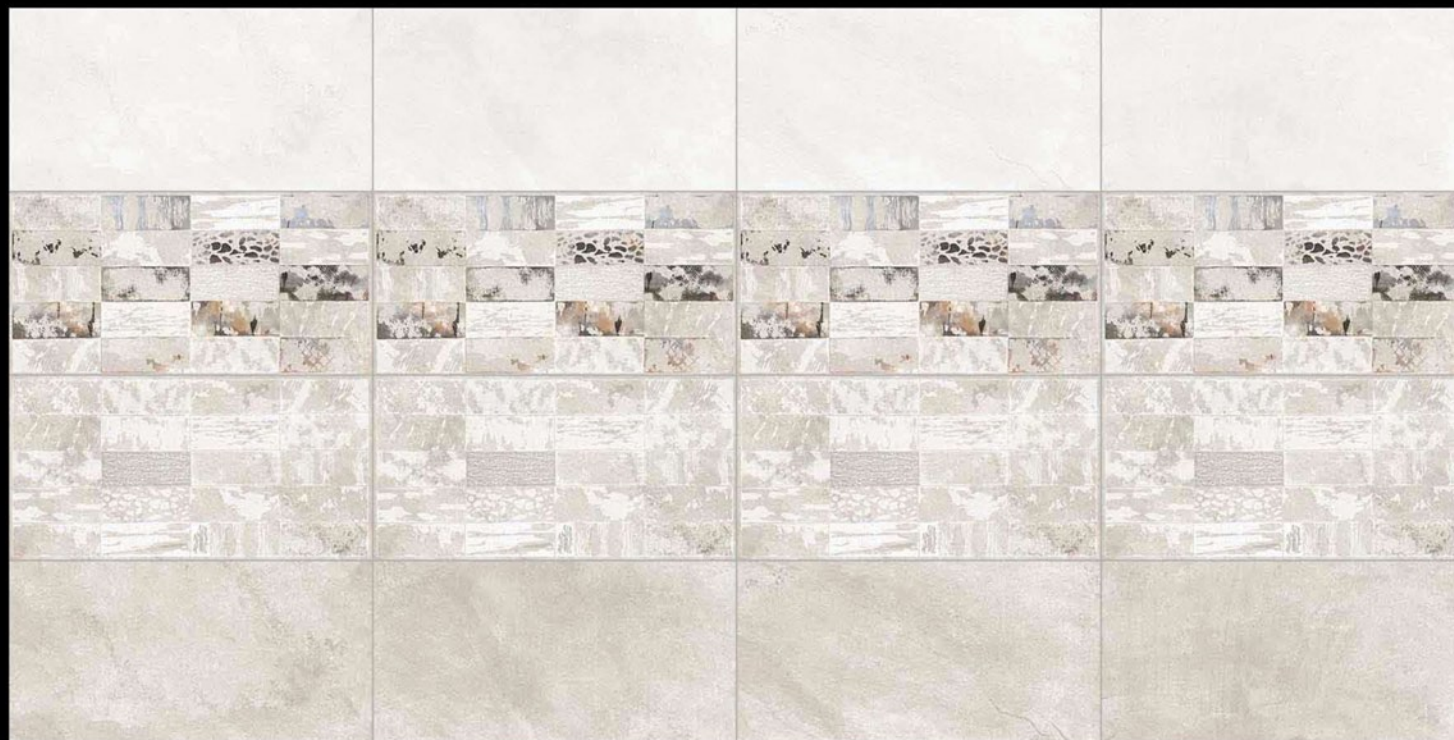

# RUSTIC\_PUNCH\_FINISH

300mm x 600mm

DREAM\_LIGHT

DREAM\_HL  
(2 HL)

DREAM\_DARK