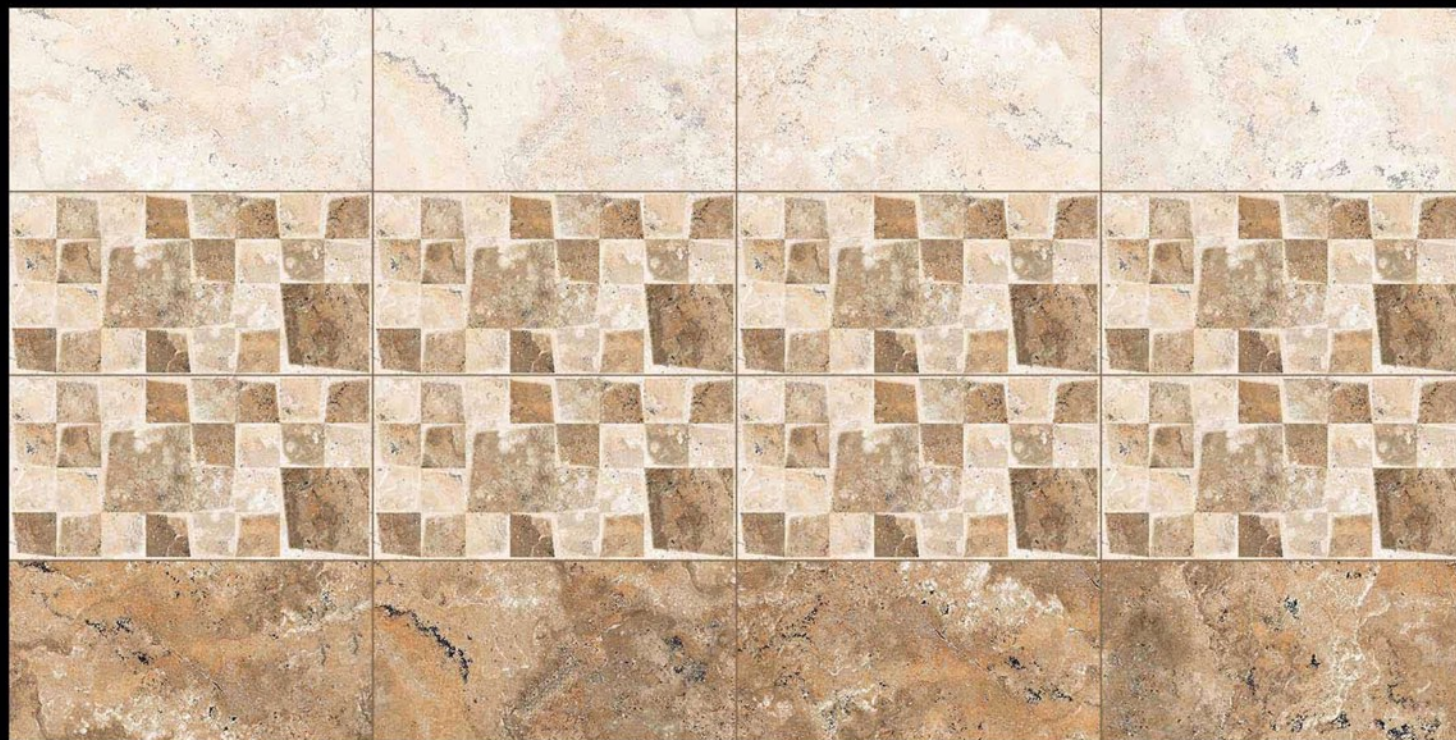

# RUSTIC\_PUNCH\_FINISH

300mm x 600mm

TUANA\_LIGHT

TUANA\_HL

TUANA\_DARK