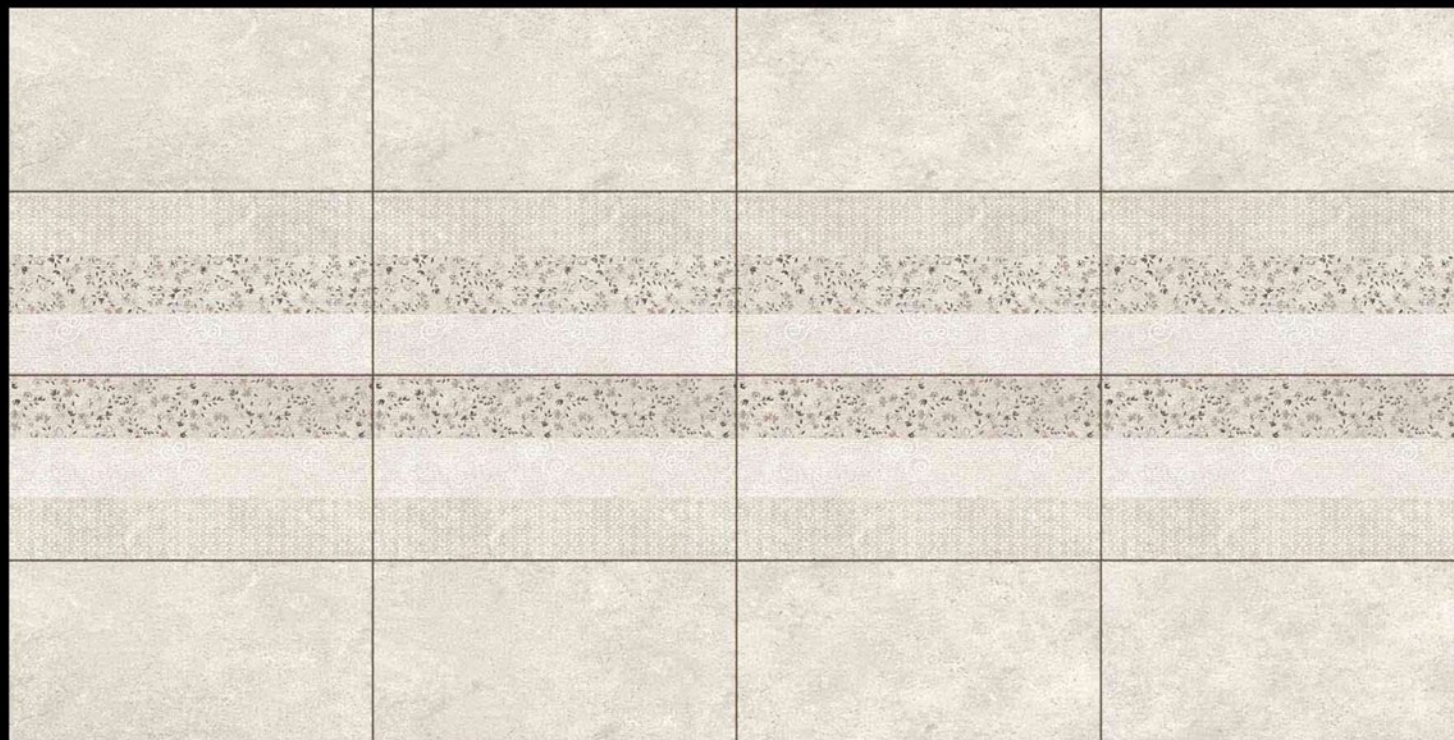

# RUSTIC\_PUNCH\_FINISH

300mm x 600mm

VARESE\_LIGHT

VARESE\_HL