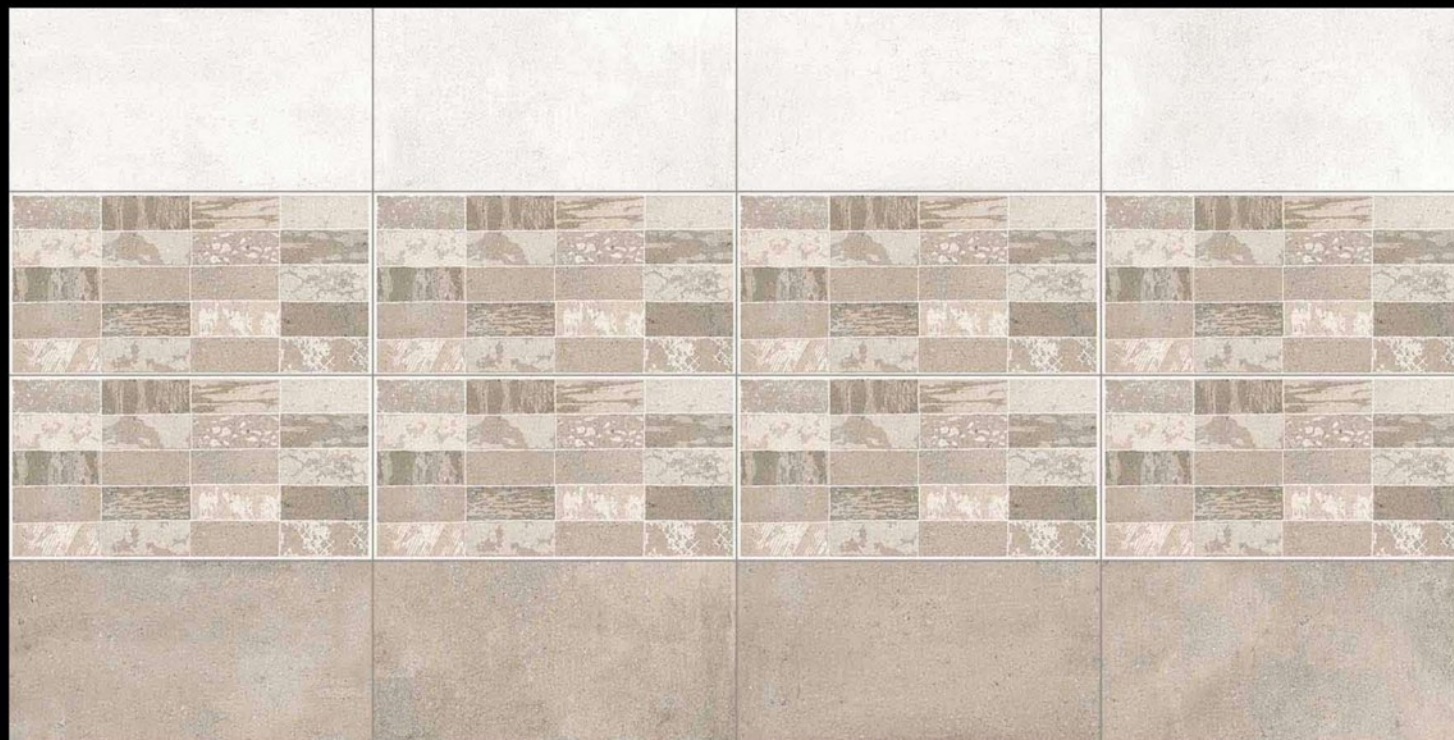

# RUSTIC\_PUNCH\_FINISH

300mm x 600mm

MELROSE\_LIGHT

MELROSE\_HL

MELROSE\_DARK