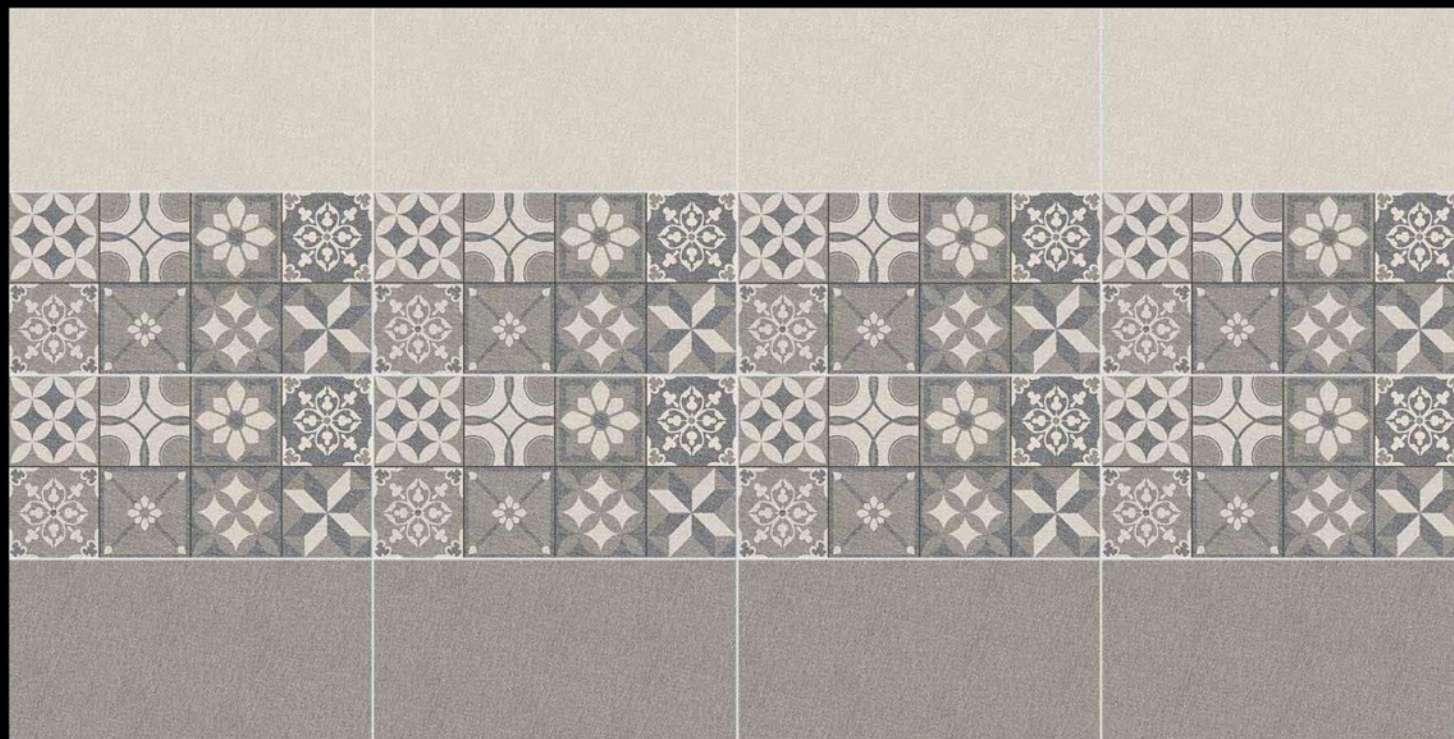

FUSLON_BROWN

RIVER_SAND_FINISH
300mm x 600mm

FUSLON_IVORY

FUSLON_IVORY_HL

FUSLON_GRIS

UNICO
TILES

Grow Together with Clay Creations

PACKING DETAIL