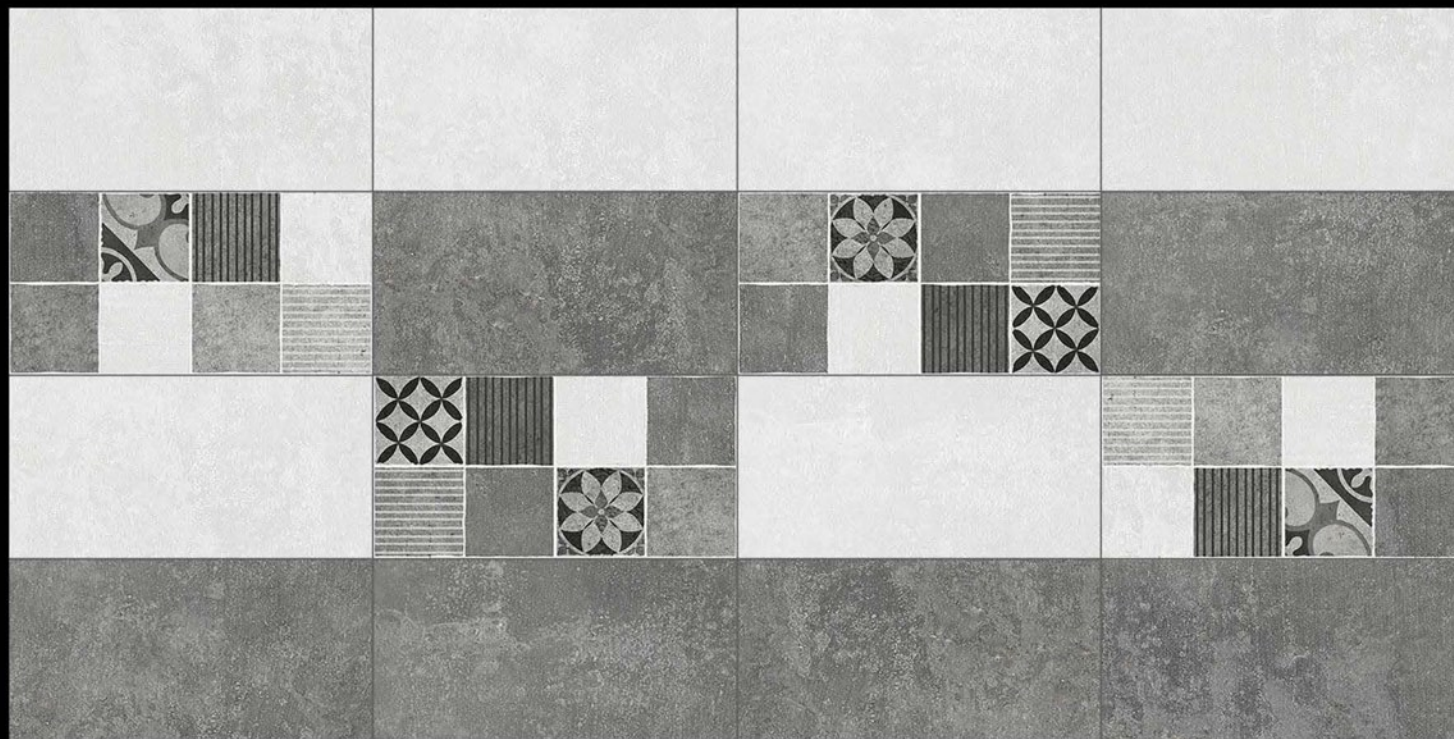

MAJESTO_BLANCO

MAJESTO_GRIS_HL

MAJESTO GRIS_