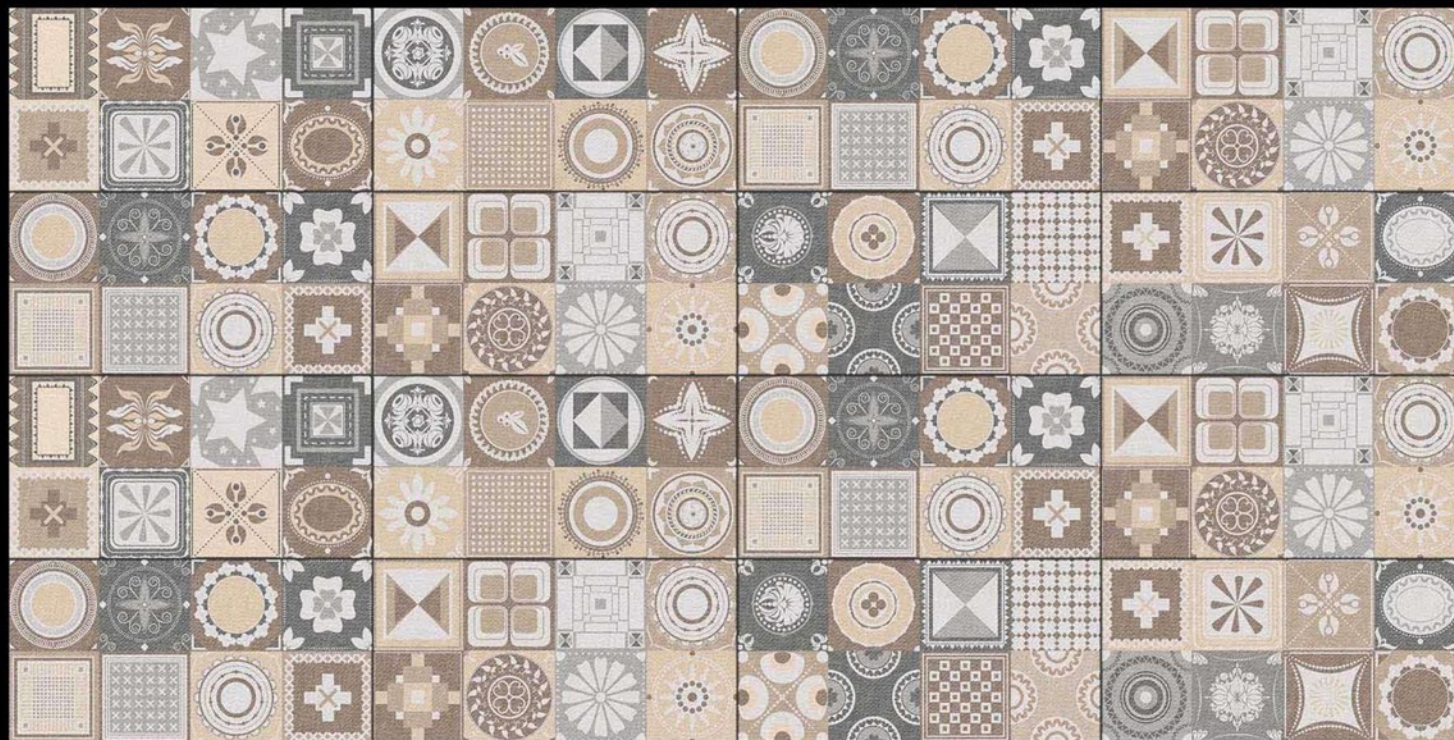

TEXTURE_HL
(6 RANDOM PART)