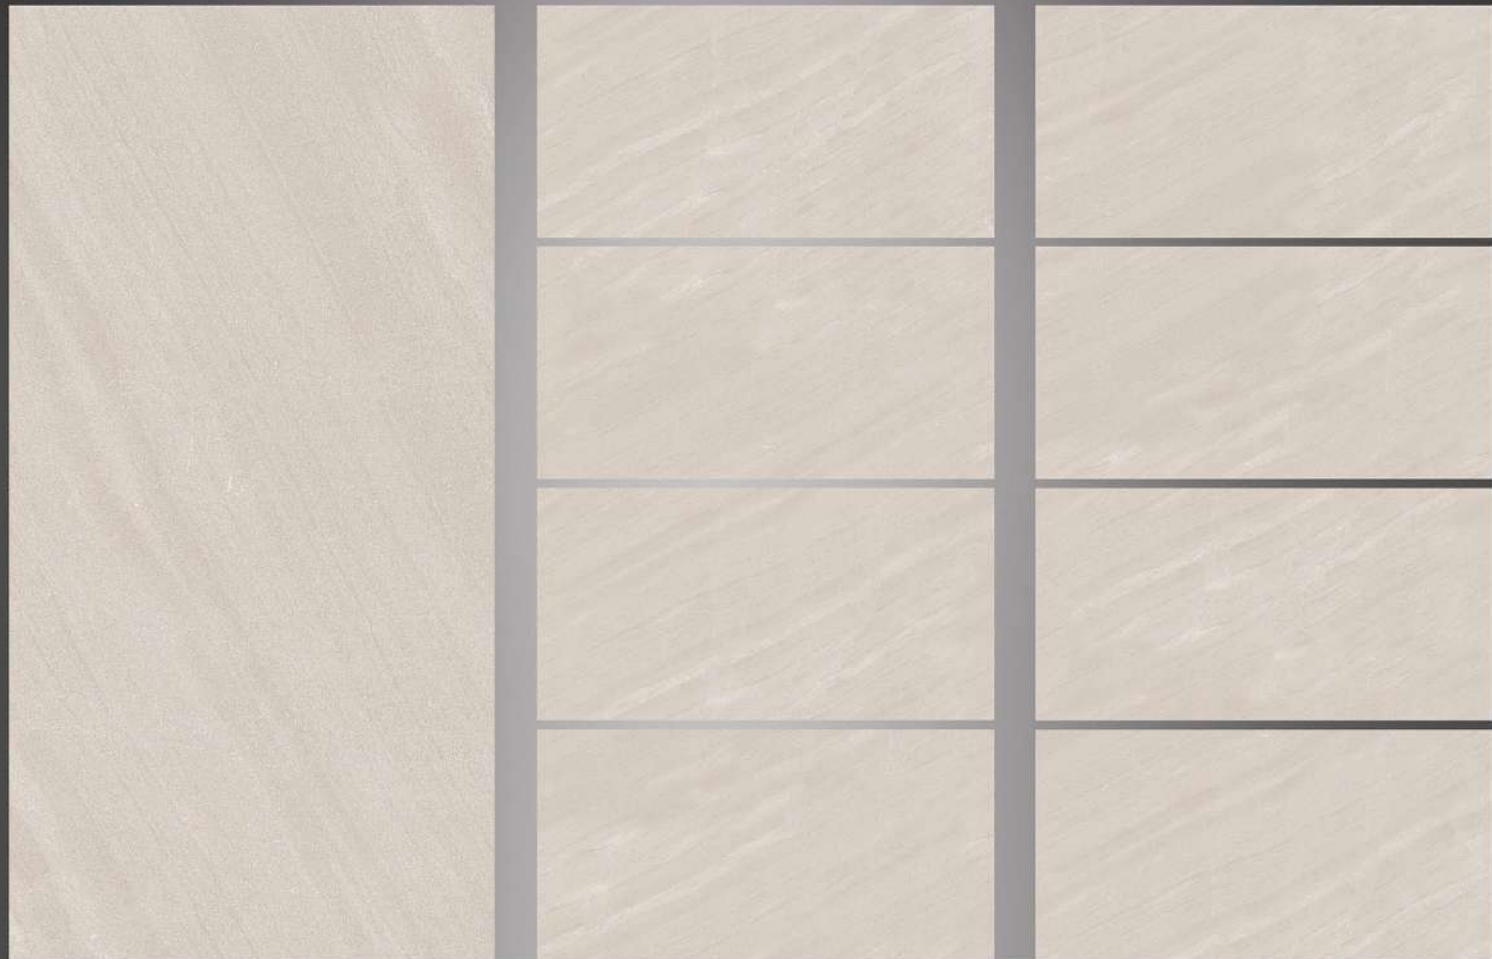

300X600 mm

RIVERA WHITE

POLISHED FINISH

300X600 mm

RUBBLE IVORY

POLISHED FINISH

300X600 mm

RUBBLE BEIGE