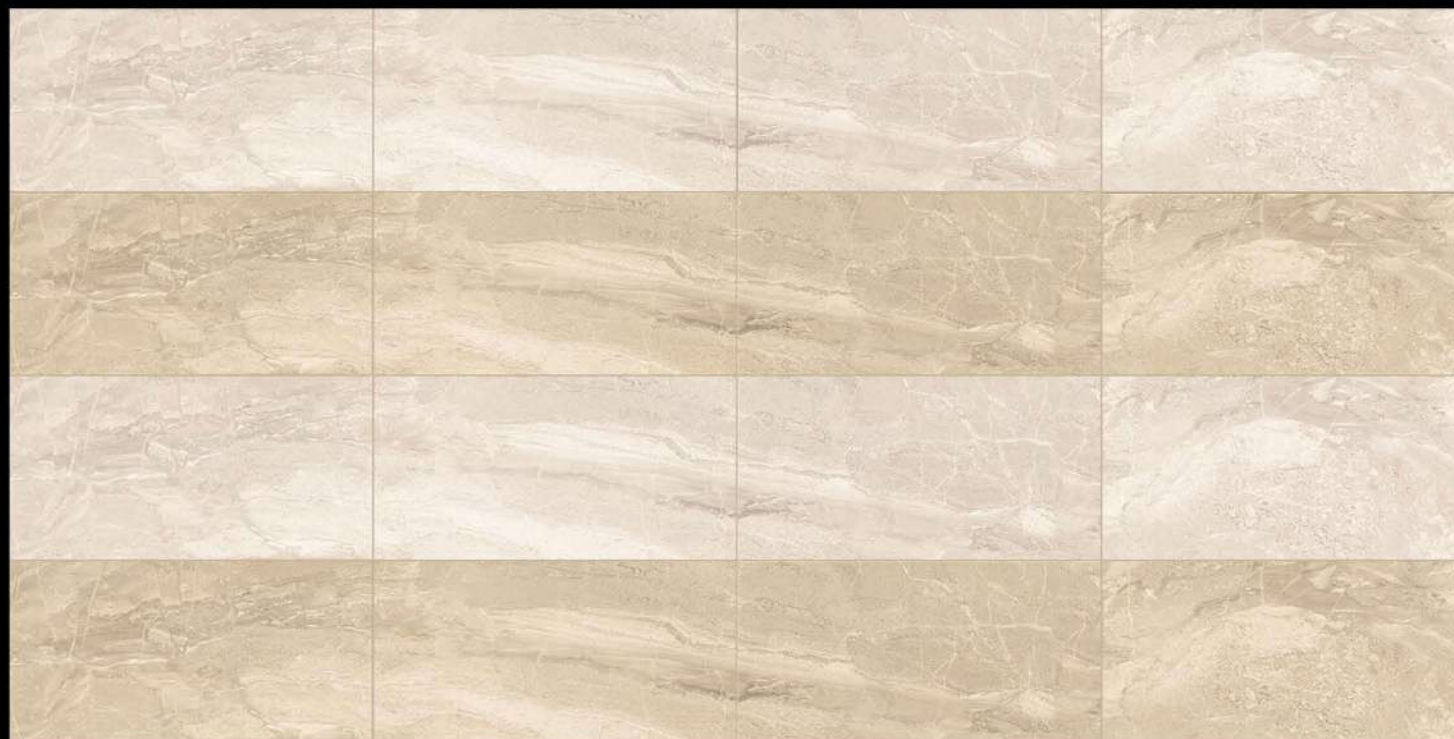

ETERNITY IVORY

ETERNITY BEIGE