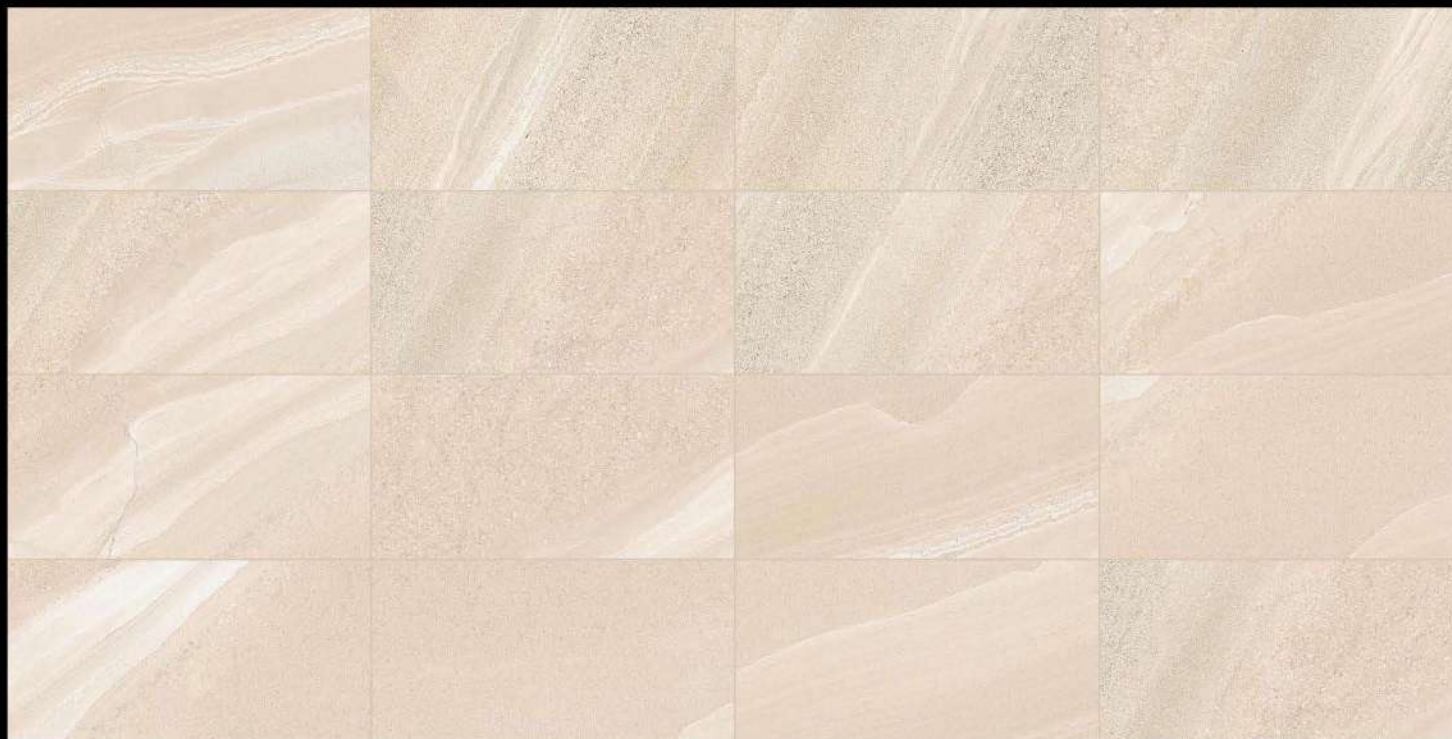

# POLISHED FINISH

300mm x 600mm

SAND\_STONE\_BEIGE