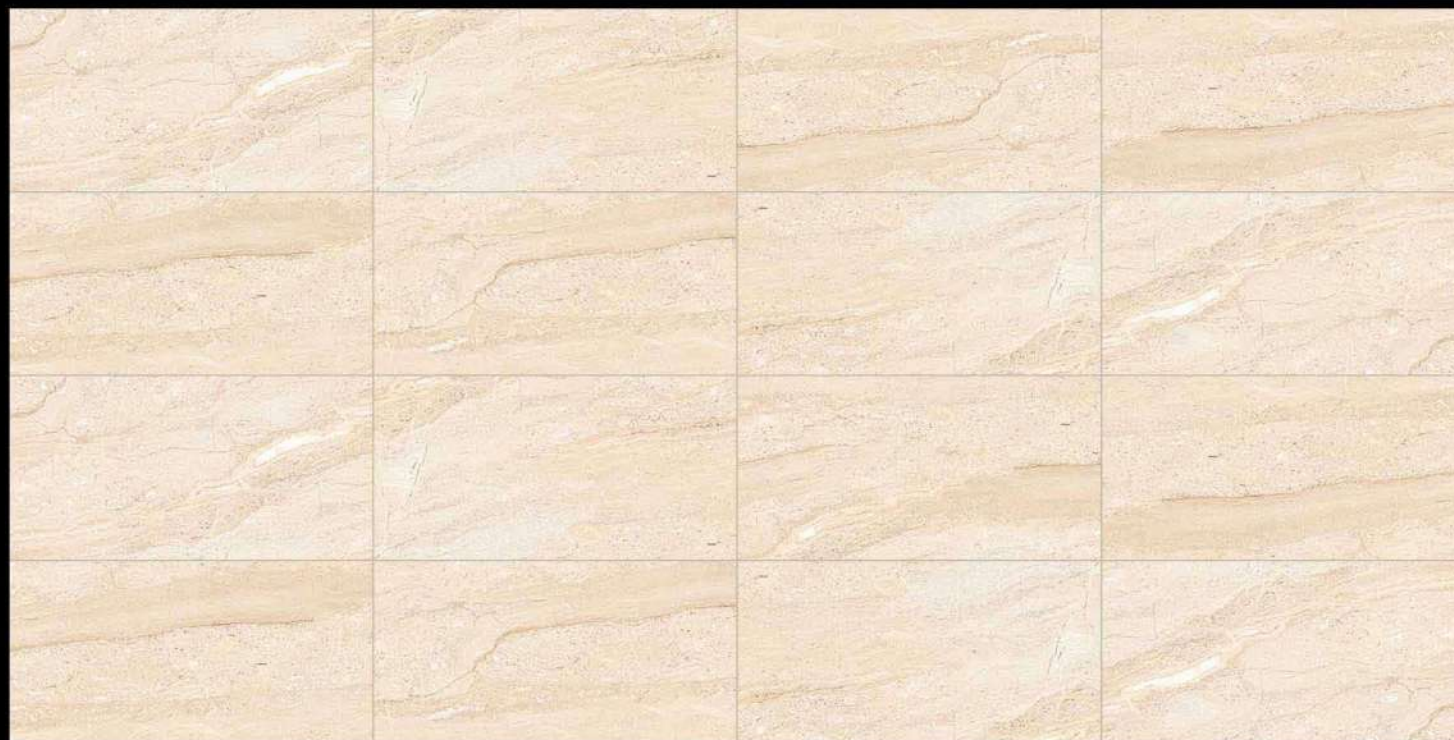

POLISHED FINISH

300mm x 600mm

P-361001