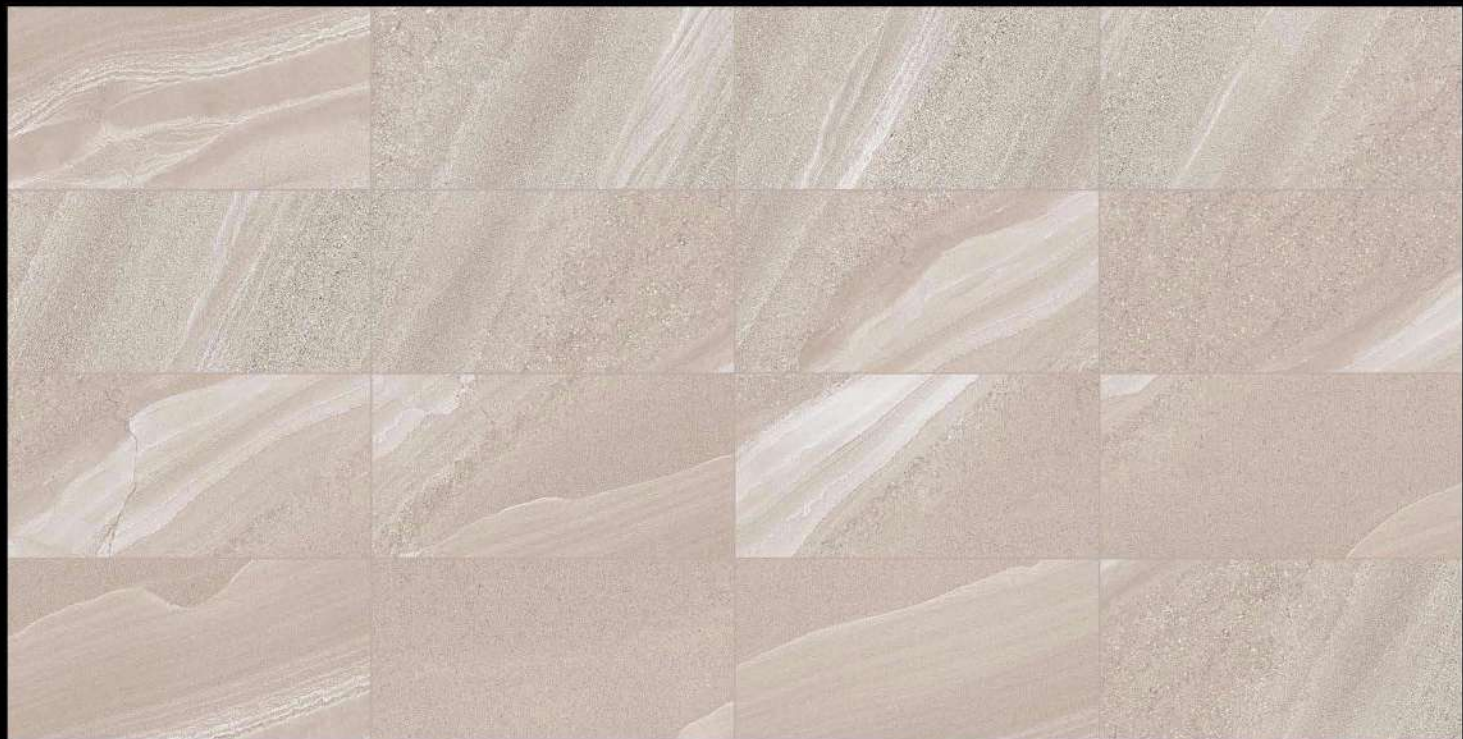

SAND_STONE_BROWN