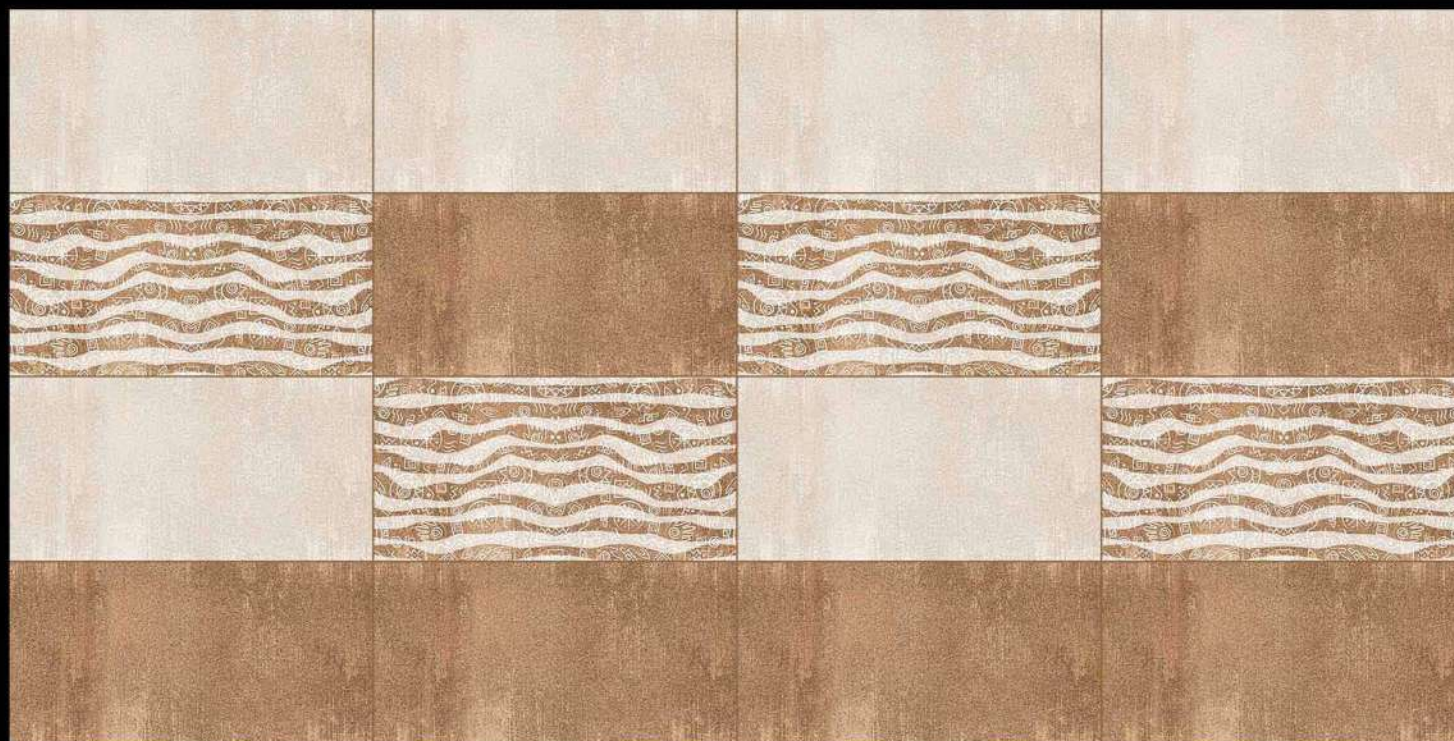

# POLISHED FINISH

300mm x 600mm

FOSSILE\_BEIGE

FOSSILE\_BROWN\_DECOR

FOSSILE\_BROWN