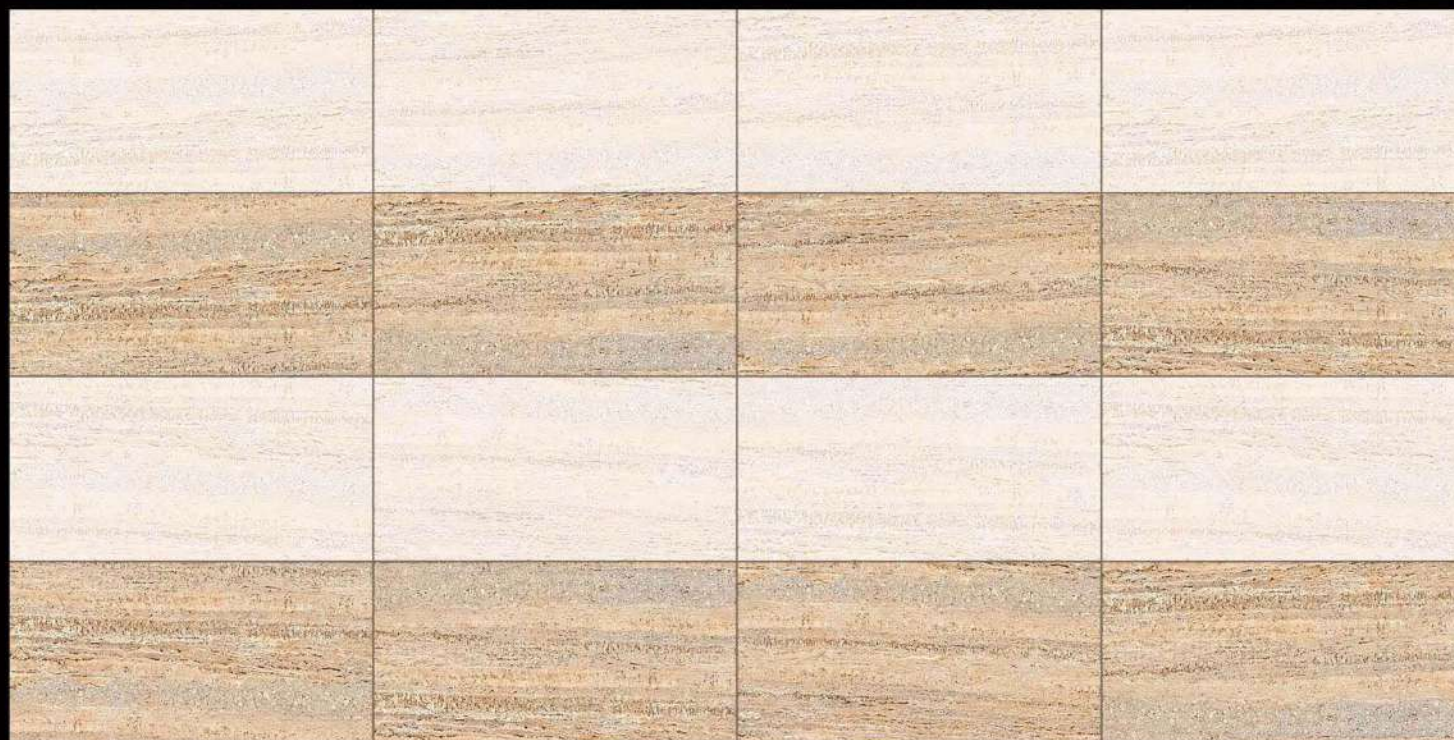

TRAVETION_MULIT_LIGHT

TRAVETION_MULIT_DARK