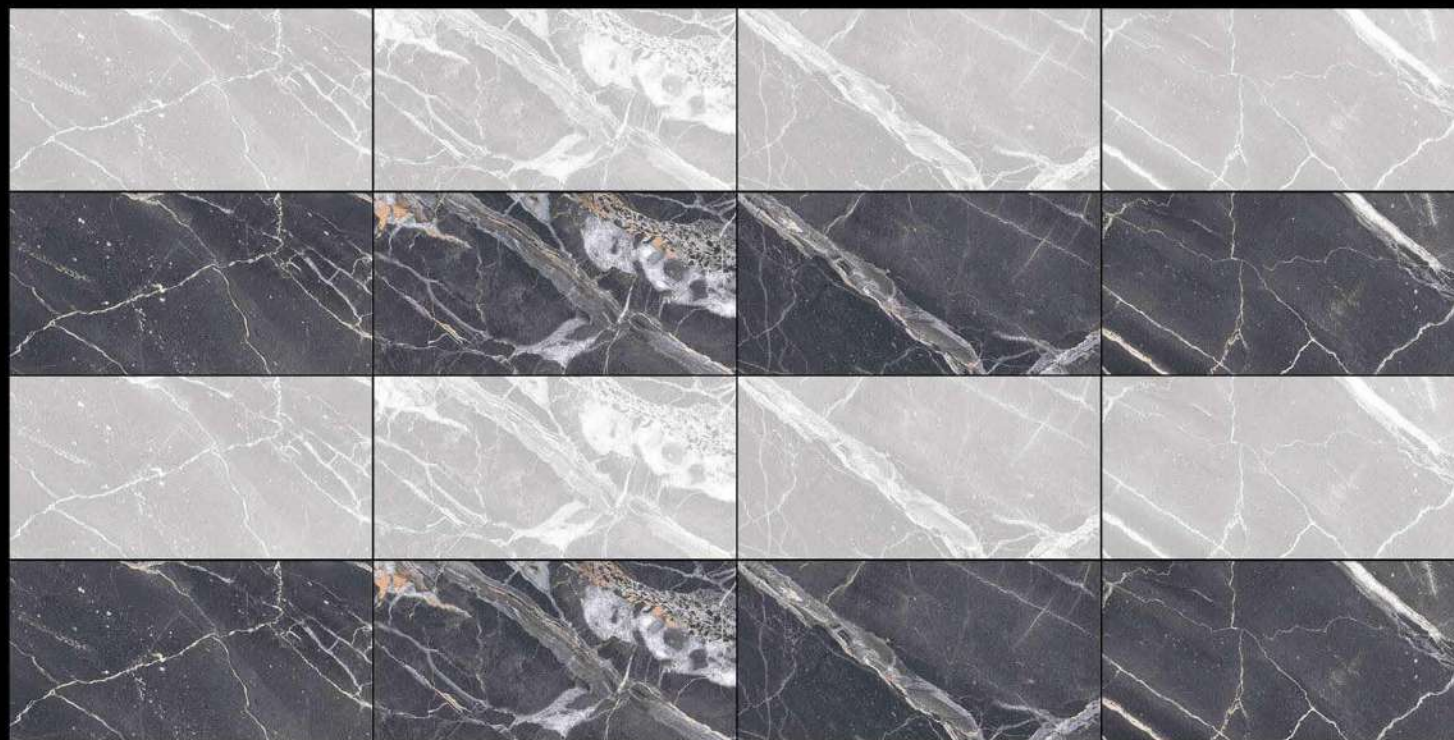

# POLISHED FINISH

300mm x 600mm

REVOK\_LIGHT\_GREY

REVOK\_DARK\_GREY