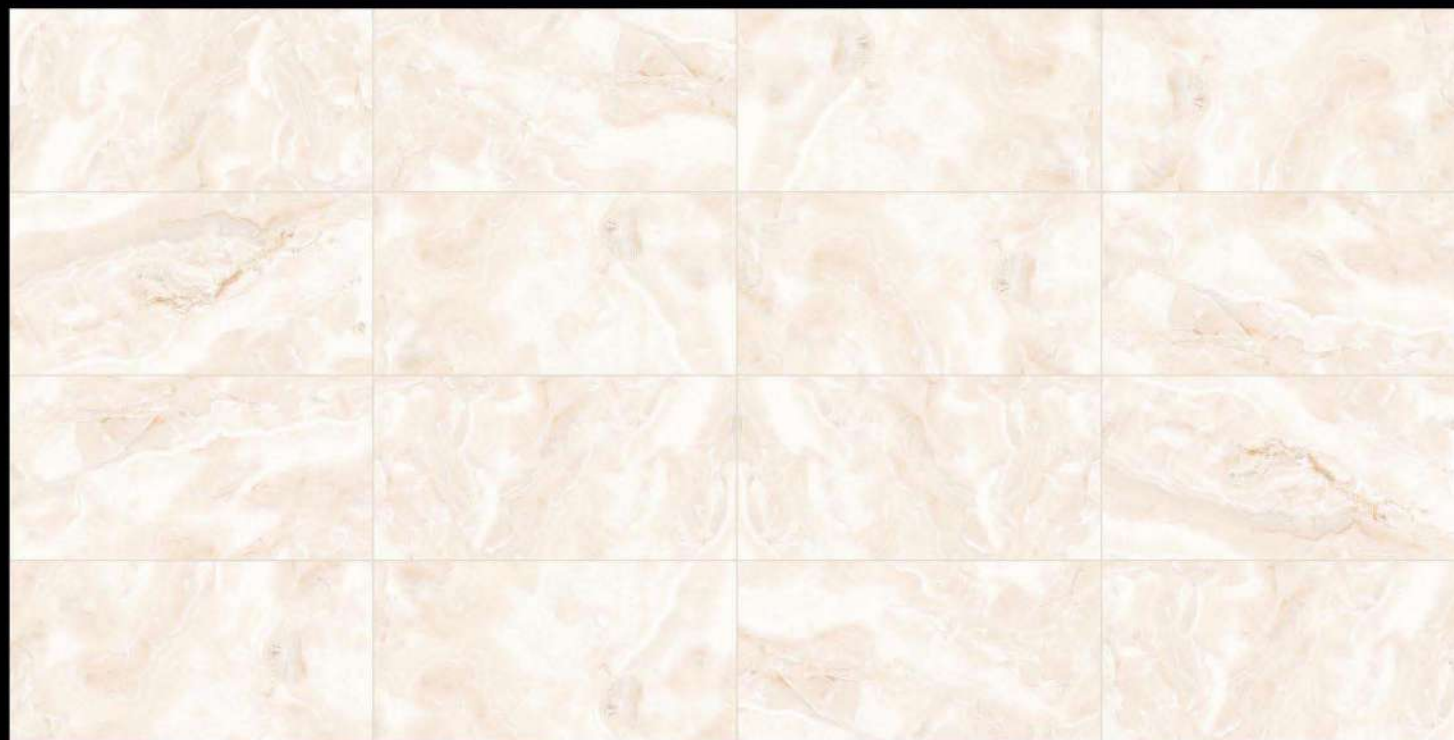

# POLISHED FINISH

300mm x 600mm

PAMESA GREY

PAMESA\_CREMA

PAMESA\_BROWN

POLISHED FINISH

300mm x 600mm

CLOUDY\_BEIGE