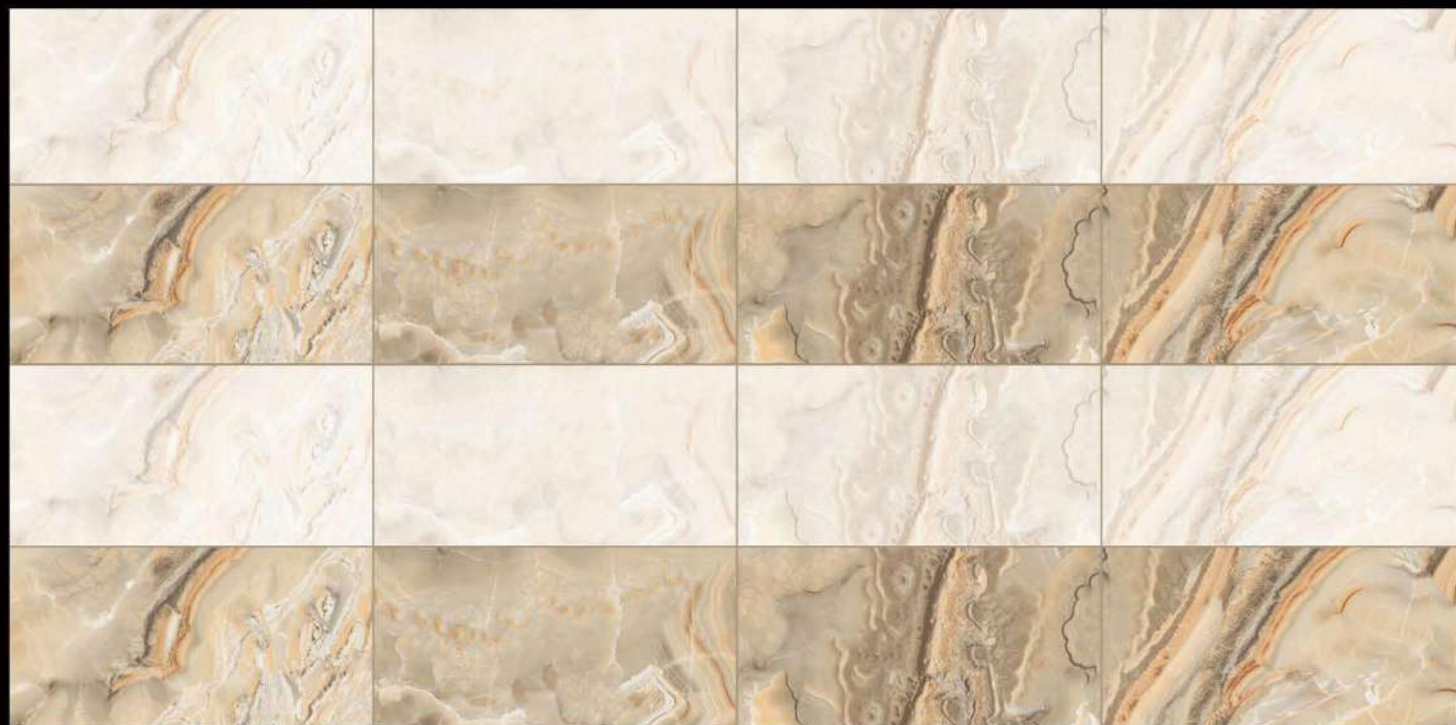

FIBER ONYX LIGHT

FIBER ONYX BEIGE