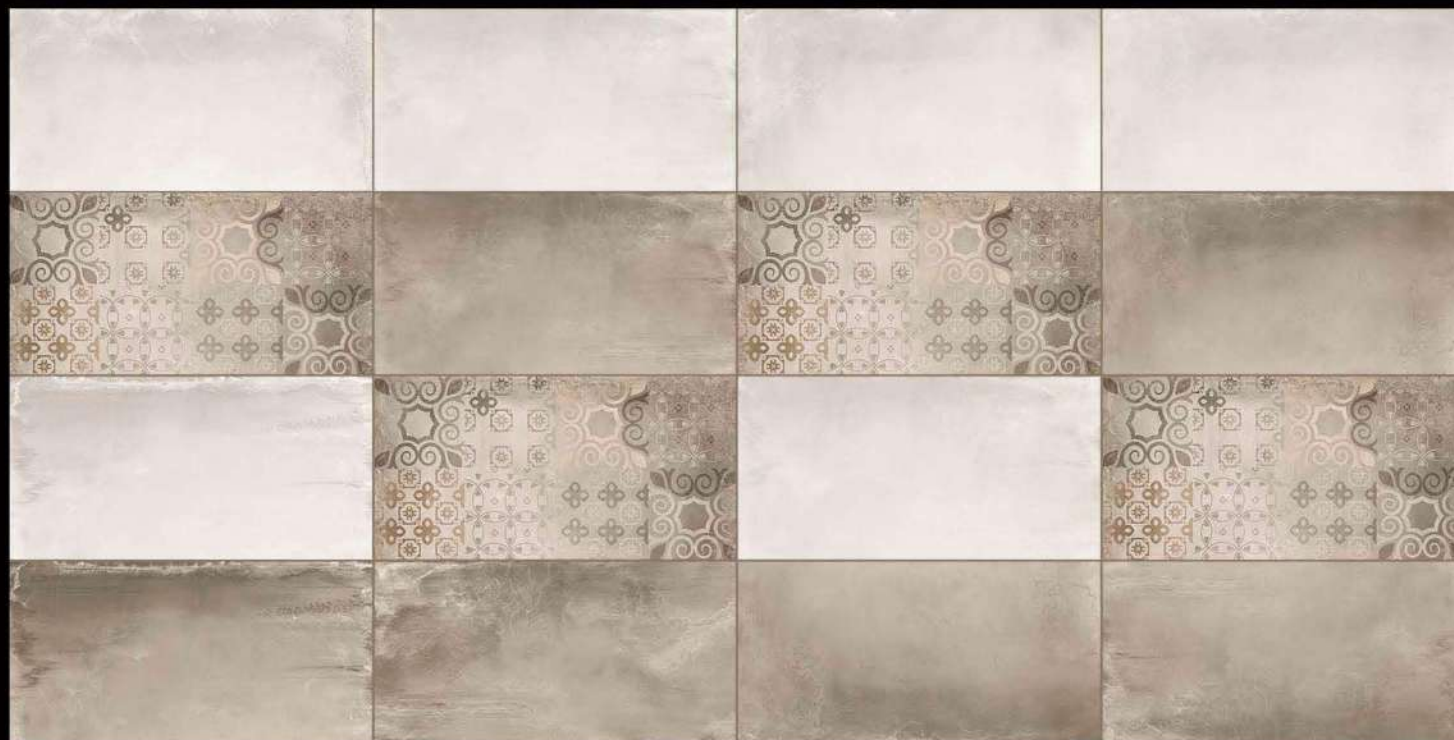

AGORA_CREMA

AGORA_OCAR_DECOR

AGORA_OCAR