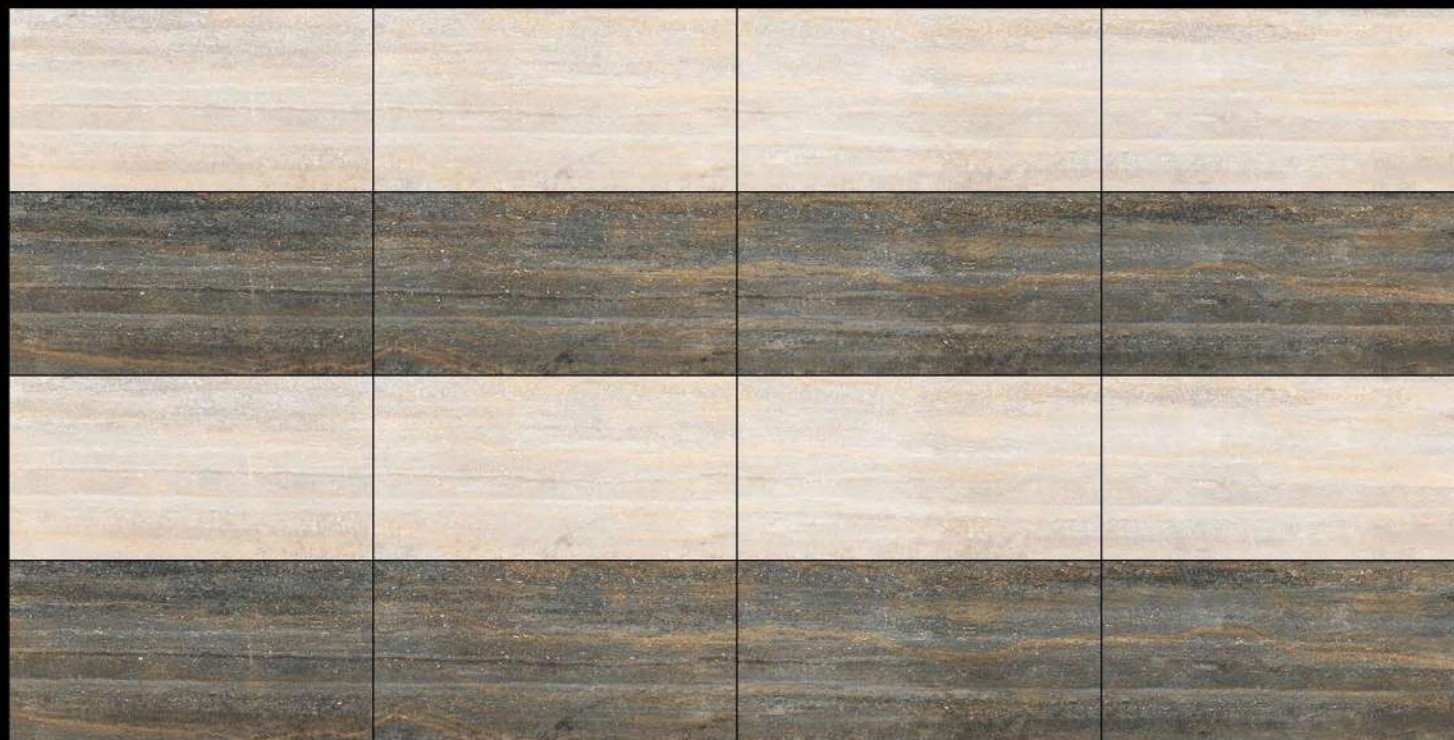

# POLISHED FINISH

300mm x 600mm

ROSSO IVORY

ROSSO NATURAL