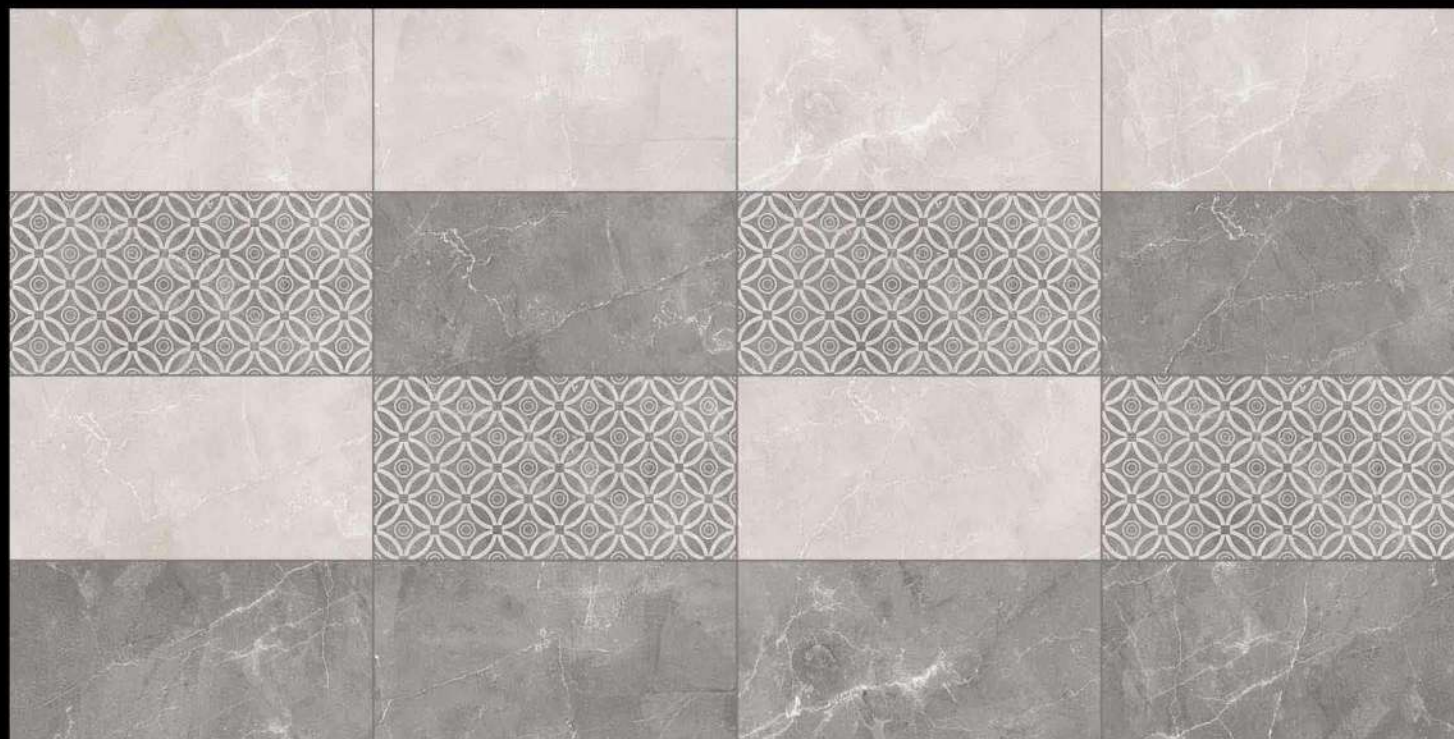

PULPIS_LIGHT

PULPIS_HL

PULPIS_DARK