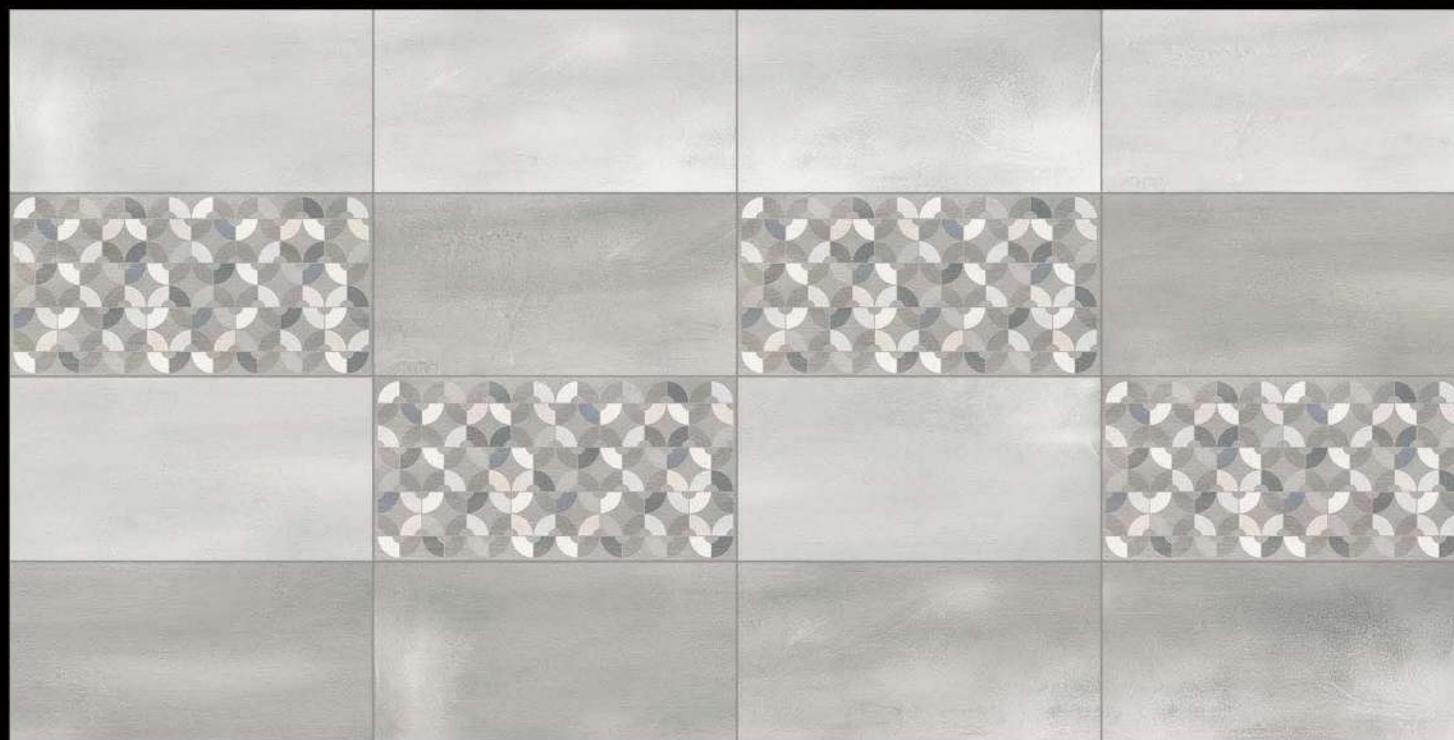

# POLISHED FINISH

300mm x 600mm

CELTSTONE\_PEARL\_LIGHT

CELTSTONE\_PEARL\_DECOR

CELTSTONE\_PEARL\_DARK