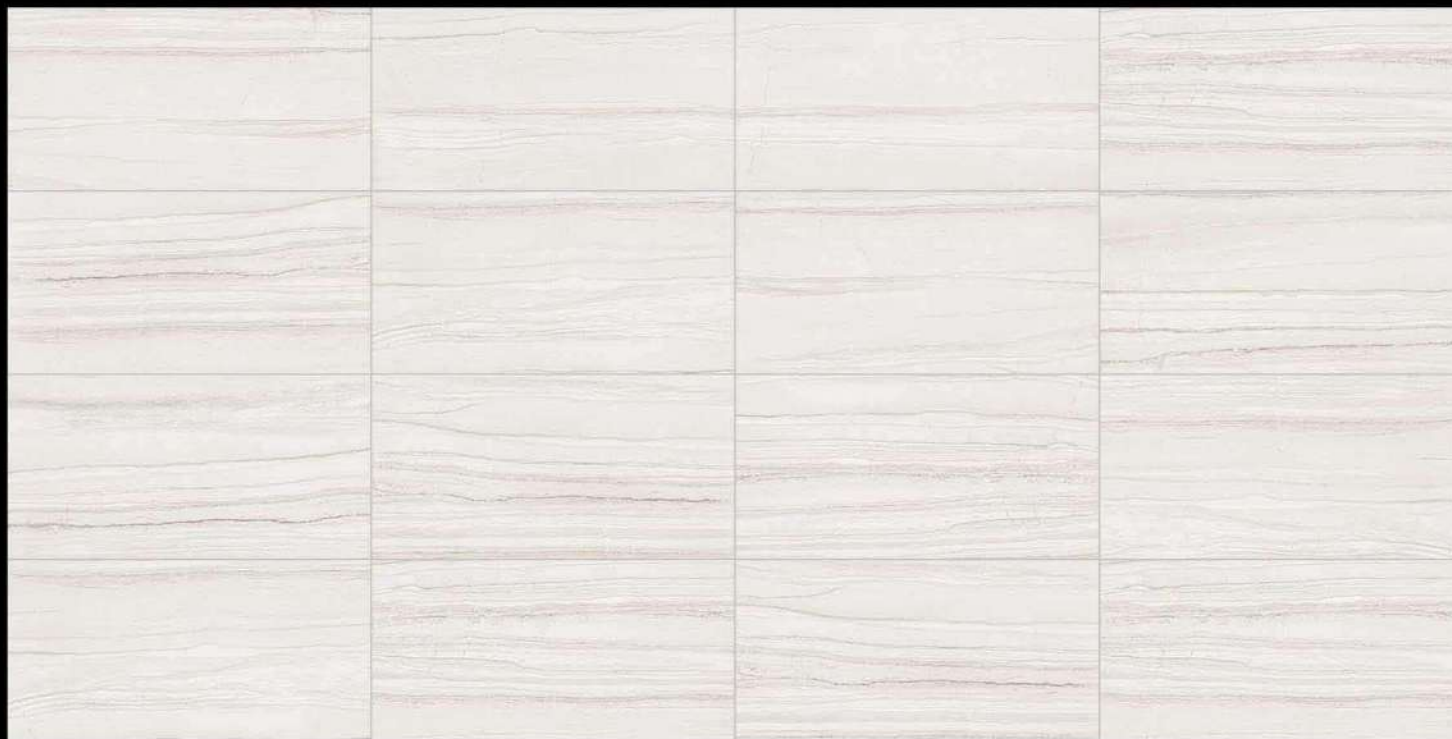

POLISHED FINISH

300mm x 600mm

INFINITY_SAND