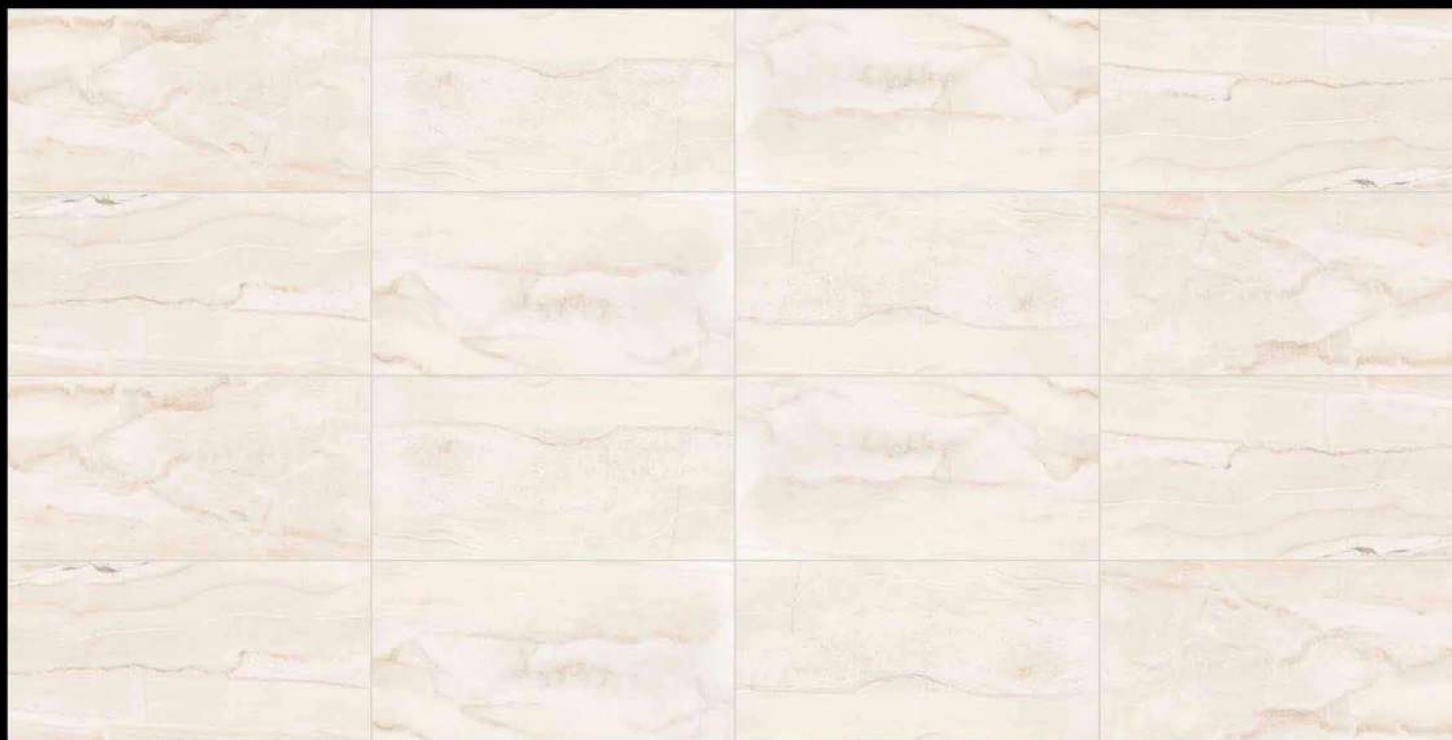

# POLISHED FINISH

300mm x 600mm

MARBO\_BEIGE

POLISHED FINISH

300mm x 600mm

P-3610044