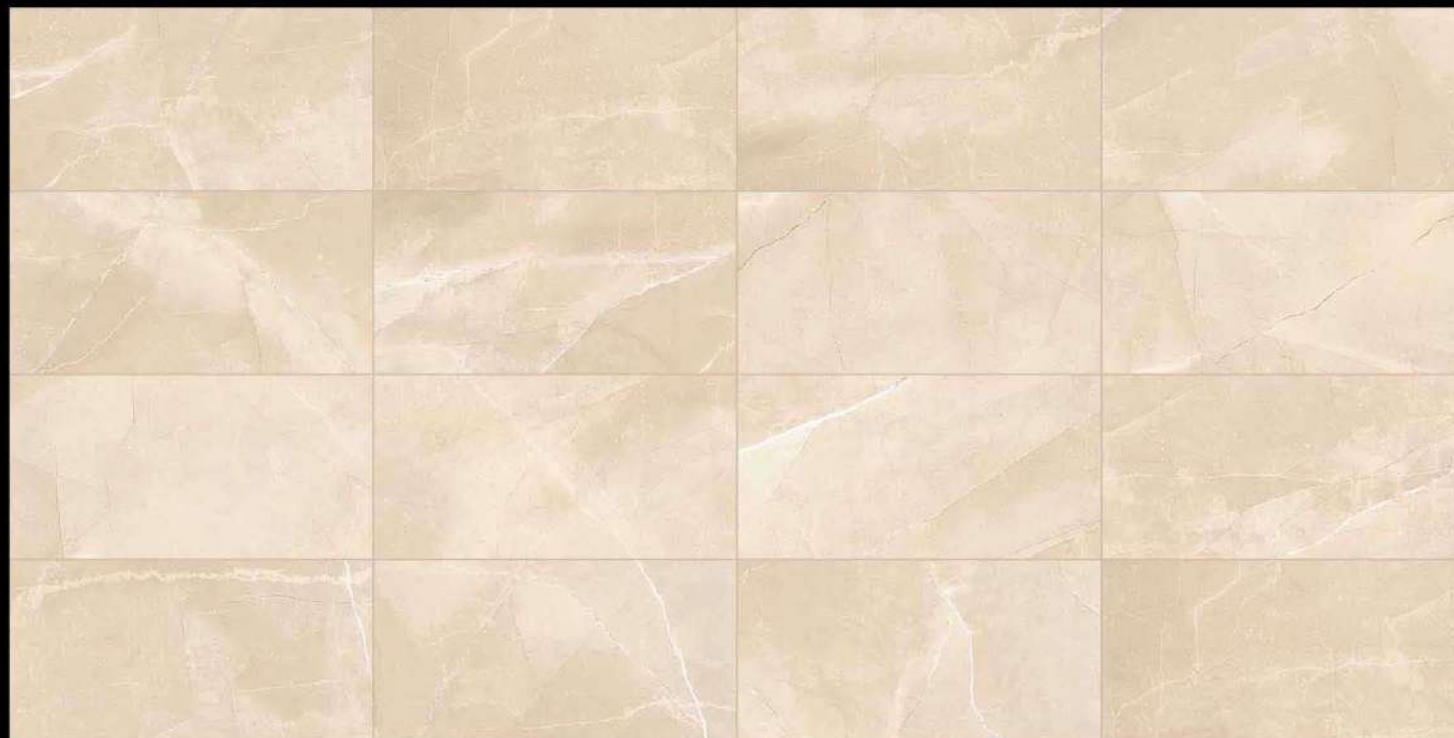

# POLISHED FINISH

300mm x 600mm

SANDE\_CREMA