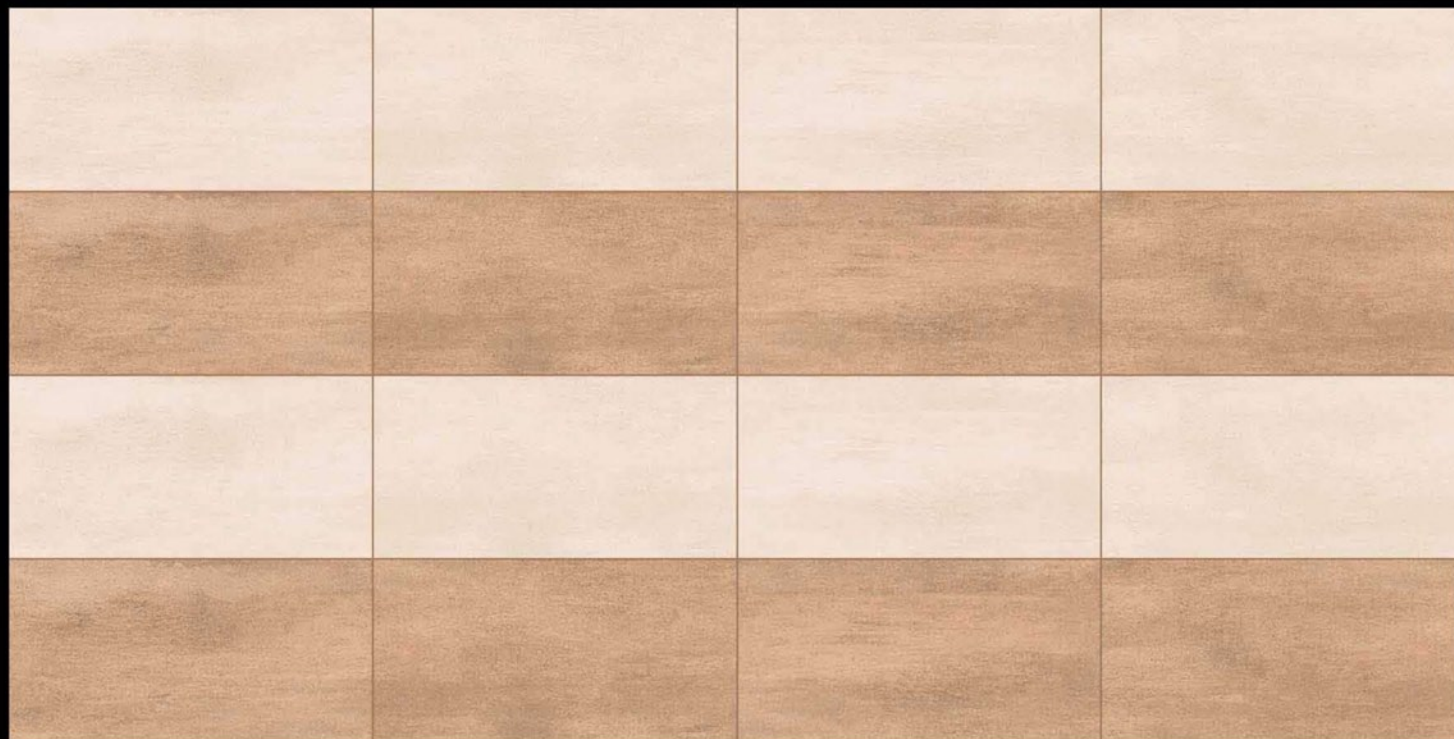

DINEXIA_CREMA
(MATT)

DINEXIA_COTTO
(MATT)