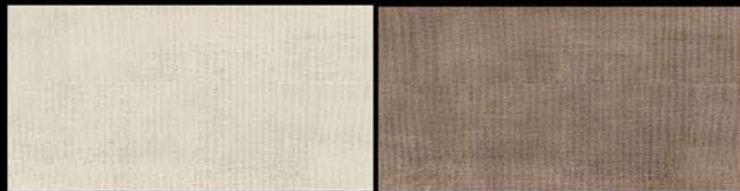

LAPATO_FINISH

300mm x 600mm

COSTA_IVORY

COSTA_BROWN