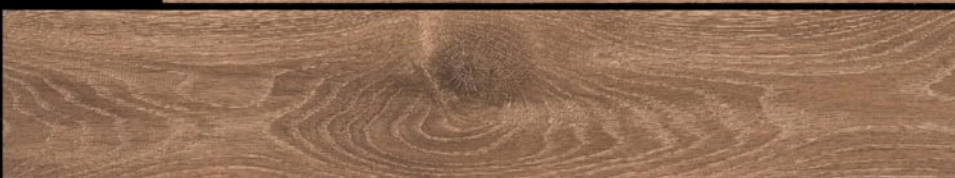

ROYAL SLATE

SANDAL BEIGE

SANDAL CREMA

SANDAL GREY

SCARLET GRAY OAK

SCARLET WHITE

VENUE BEIGE

VENUE BROWN

VENUE GRIS

VENUE WHITE

VINTAGE GREY

VINTAGE WHITE

ITALY BROWN

ITALY CHOCO

ITALY MIELE

ITALY NATURAL