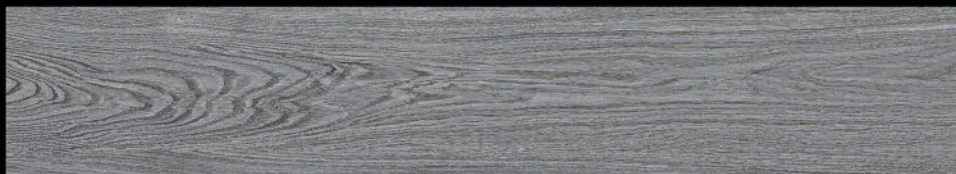

ROYAL SLATE

SANDAL BEIGE

SANDAL CREMA

SANDAL GREY

SCARLET GRAY OAK

SCARLET WHITE

VENUE BEIGE

VENUE BROWN